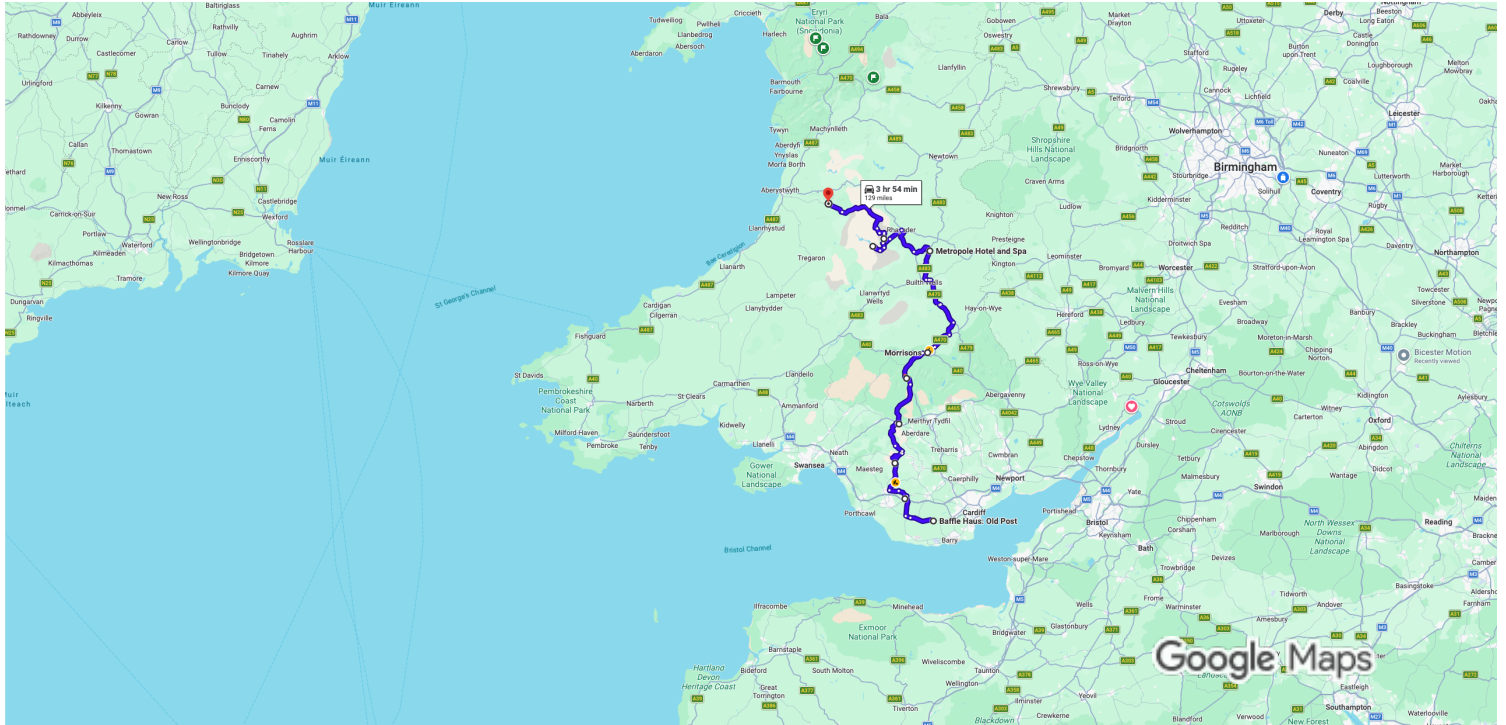

Baffle Haus: Old Post, Haus, Old Post Inn, Swansea Road, Bonvilston, Baffle CF5 6TQ to 52.3758269, -3.8550439 Drive 129 miles, 3 hr 54 min

Map data ©2026 Google 20 km

**Baffle Haus: Old Post**

Haus, Old Post Inn, Swansea Road, Bonvilston, Baffle CF5 6TQ

- ↑ 1. Head towards A48  
46 ft
- ↶ 2. Sharp left onto A48  
5.0 mi
- ↻ 3. At the roundabout, take the 2nd exit onto Cowbridge By-Pass/A48  
**i Continue to follow A48**  
1.0 mi
- ↷ 4. Turn right  
3.5 mi
- ↑ 5. Continue onto Felindre Rd  
0.4 mi
- ↻ 6. At the roundabout, take the 4th exit onto A473  
0.2 mi