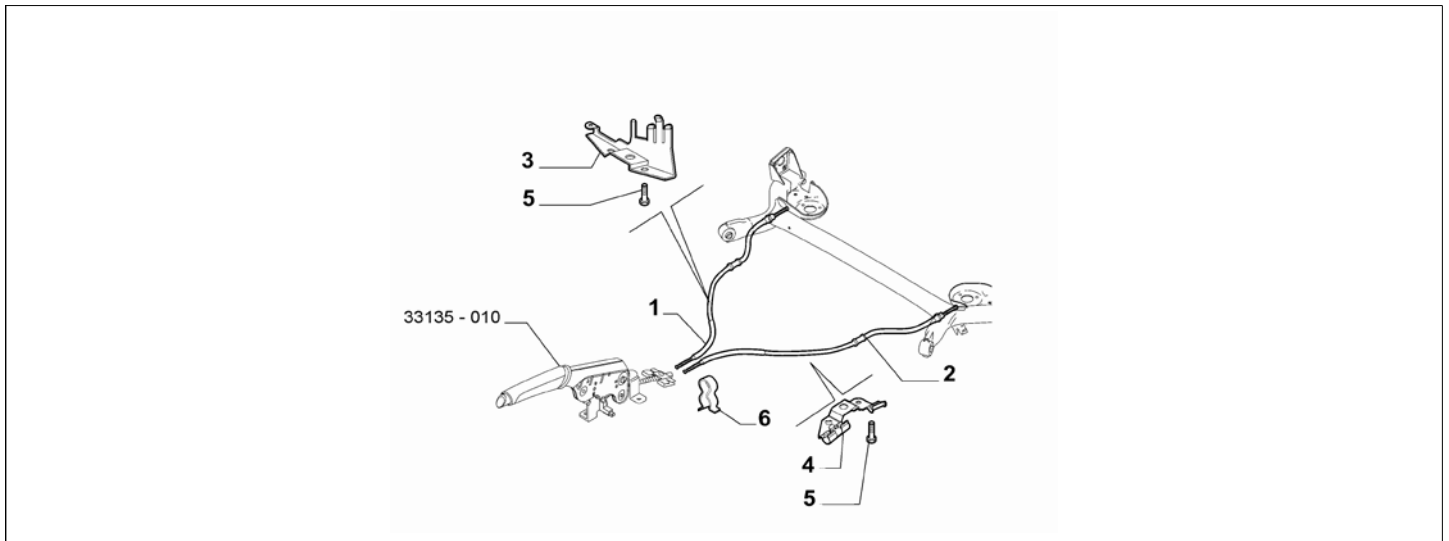

Catalogue	MITO 2013-2018	
Category	9.6 HANDBRAKE CONTROL	
Var.	01	
Rev.	00	

Part Num.	Description	Compatibility	Modif.	Qty	Notes	Col.	Reman.
1	50519021 CABLE, RIGHT			1			
2	50519023 CABLE, LEFT			1			
3	55700930 BRACKET			1			
4	55700931 BRACKET			1			
5	50546418 SCREW AND WASHER ASSY, M8X16			2			
6	50521441 CLIP			2