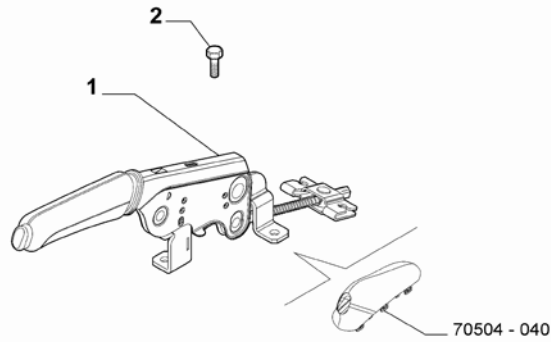

Catalogue	MITO 2013-2018	
Category	9.6 HANDBRAKE CONTROL	
Var.	01	
Rev.	00	

Part Num.	Description	Compatibility	Modif.	Qty	Notes	Col.	Reman.
1	735410257	LEVER		1			
1	735410257	LEVER	I320+I321+I5ZK+I5ZL+I6BM+I6BN+I7WT	1			
1	735410257	LEVER	MY16+I320+5ZL+I6BM+I6BN	1			
1	735410257	LEVER	MY16+I320+I5ZL+6BM+I6BN	1			
1	735410257	LEVER	MY16+320+I5ZL+I6BM+I6BN	1			
1	156096539	LEVER	LL2+I4KX+5EP	1			
1	156096539	LEVER	320+I4KX+I5EP	1			
1	156096539	LEVER	321+I4KX+I5EP	1			
1	156099228	LEVER	4KX+I7WT+I5ZK	1			
1	156099228	LEVER	LL1+I4MZ+5EP+I5KV+I5ZKI+5ZL+I6BN+I7WT	1			
1	156106741	LEVER	5EP+5ZL	1			
1	156106741	LEVER	5ZK	1			
1	156109213	LEVER	7WT	1			
1	156096539	LEVER	I6BM+I6BN+320+MY16	1			
1	156096539	LEVER	I320+I6BN+6BM+MY16	1			
1	156115943	LEVER	I6BM+I6BN+4MZ+MY16	1			
1	156115943	LEVER	I4MZ+I6BM+6BN+MY16	1			
1	156115943	LEVER	I6BM+4MZ+6BN+MY16	1			
2	13028324	SCREW, M8X16		2			

Legend	
320	LEATHER STEERING WHEEL AND GEAR LEVER KNOB
321	SPORTS STEERING WHEEL
4KX	SPORTIVE KIT 4
4MZ	UPHOLSTERING EXTRA SERIES 6
5EP	SPECIFIC TRIMS 2
5KV	STEERING WHEEL EXTRA SERIES 2
5ZK	STEERING WHEEL EXTRA SERIES 3
5ZL	STEERING WHEEL EXTRA SERIES 4
6BM	STEERING WHEEL EXTRA SERIES 5
6BN	STEERING WHEEL EXTRA SERIES 6
7WT	UPHOLSTERY EXTRA SERIES 11
LL1	TRIM LEVEL:VELOCE - QUADRIFOGLIO VERDE
LL2	TRIM LEVEL:DISTINCTIVE - SUPER (EX MOVE - EX ELEG.)
MY16	MODEL YEAR:MCA 2016

Catalogue	MITO 2013-2018	
Category	9.6 HANDBRAKE CONTROL	
Var.	01	
Rev.	00	

Part Num.	Description	Compatibility	Modif.	Qty	Notes	Col.	Reman.
1	50519021 CABLE, RIGHT			1			
2	50519023 CABLE, LEFT			1			
3	55700930 BRACKET			1			
4	55700931 BRACKET			1			
5	50546418 SCREW AND WASHER ASSY, M8X16			2			
6	50521441 CLIP			2			