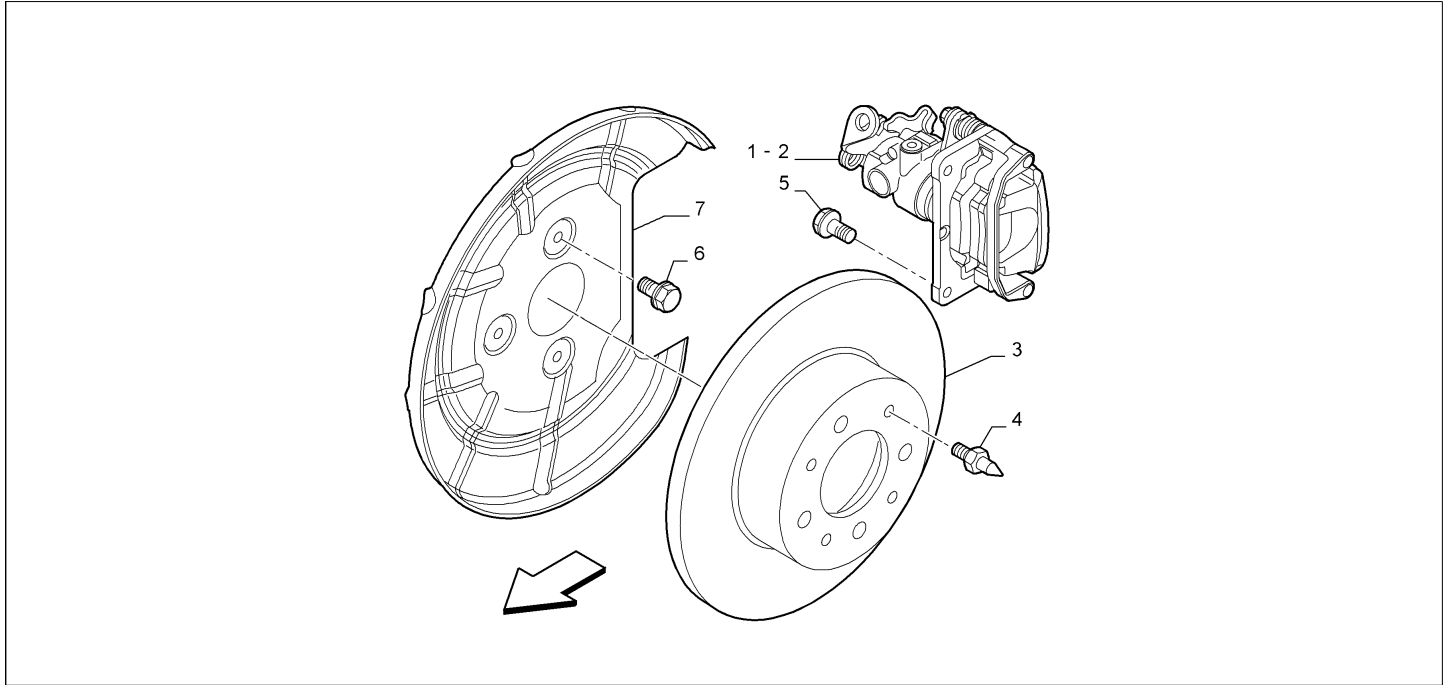

Catalogue	MITO 2013-2018	
Category	9.5 REAR WHEEL BRAKES	
Var.	01	
Rev.	00	

Part Num.	Description	Compatibility	Modif.	Qty	Notes	Col.	Reman.
1	51864818	REAR CALIPER, RIGHT	IBREMBO		1	ONLY PARTS ARE SUPPLIED	
1	51864820	REAR CALIPER, RIGHT	BREMBO		1	ONLY PARTS ARE SUPPLIED	
2	51864817	REAR CALIPER, LEFT	IBREMBO		1	ONLY PARTS ARE SUPPLIED	
2	51864819	REAR CALIPER, LEFT	BREMBO		1	ONLY PARTS ARE SUPPLIED	
3	51805559	BRAKE DISC	I108+I406+I420+I421+I431+I432+I439+I5A6+I55E+I4AY+I5FB		2		
3	51805559	BRAKE DISC	IBREMBO+6H6		2		
3	51805559	BRAKE DISC	IBREMBO+404		2		
3	51805559	BRAKE DISC	IBREMBO+406		2		
3	51813705	BRAKE DISC	108, 421, 431, 432, 439, 5A6, 4AY, 55E, 4AY, 5FB		2		
3	51813705	BRAKE DISC	406+BREMBO		2		
3	51813705	BRAKE DISC	I404+I406+IBREMBO+I6H6		2		
4	7734791	STUD			4		
5	50700583	SCREW			4		
6	13835814	SCREW			6		
7	55700911	PROTECTION			2		