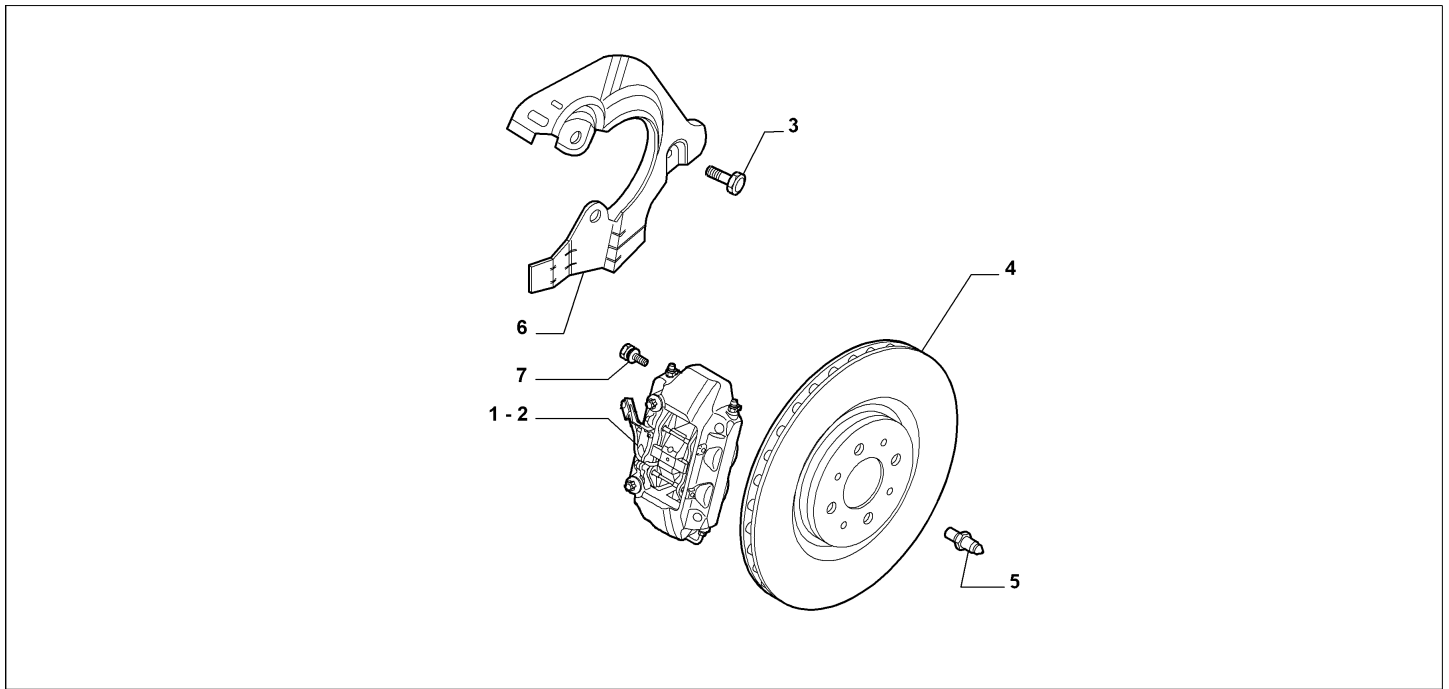

Catalogue	MITO 2013-2018	
Category	9.4 FRONT WHEEL BRAKES	
Var.	01	
Rev.	00	

Part Num.	Description	Compatibility	Modif.	Qty	Notes	Col.	Reman.
1	51900400	FRONT CALIPER, RIGHT	NOTURBO+!BREMBO	C19257	1	ONLY PARTS ARE SUPPLIED	
1	51900403	FRONT CALIPER, RIGHT	NOTURBO+BREMBO	C19257	1	ONLY PARTS ARE SUPPLIED	
1	51877045	FRONT CALIPER, RIGHT	1.3D+!BREMBO, 1.6D+!BREMBO	C19257	1	ONLY PARTS ARE SUPPLIED	
1	51877045	FRONT CALIPER, RIGHT	1.4+120HP+!BREMBO, 135HP+!BREMBO	C19257	1	ONLY PARTS ARE SUPPLIED	
1	51877046	FRONT CALIPER, RIGHT	1.3D+BREMBO, 1.6D+BREMBO	C19257	1	ONLY PARTS ARE SUPPLIED	
1	51877046	FRONT CALIPER, RIGHT	1.4+120HP+BREMBO, 135HP+BREMBO	C19257	1	ONLY PARTS ARE SUPPLIED	
1	51900400	FRONT CALIPER, RIGHT	875CC+!BREMBO	C19257	1	ONLY PARTS ARE SUPPLIED	
1	51900403	FRONT CALIPER, RIGHT	875CC+BREMBO	C19257	1	ONLY PARTS ARE SUPPLIED	
1	51939468	FRONT CALIPER, RIGHT	170HP+!BREMBO, 140HP+!BREMBO		1	ONLY PARTS ARE SUPPLIED	
1	51939470	FRONT CALIPER, RIGHT	170HP+BREMBO, 140HP+BREMBO		1	ONLY PARTS ARE SUPPLIED	
1	52035724	FRONT CALIPER, RIGHT	!BREMBO+NOTURBO+1.4	D19257	1	ONLY PARTS ARE SUPPLIED	
1	52035724	FRONT CALIPER, RIGHT	!BREMBO+875CC	D19257	1	ONLY PARTS ARE SUPPLIED	
1	52035726	FRONT CALIPER, RIGHT	BREMBO+NOTURBO+1.4	D19257	1	ONLY PARTS ARE SUPPLIED	
1	52035726	FRONT CALIPER, RIGHT	BREMBO+875CC	D19257	1	ONLY PARTS ARE SUPPLIED	
1	52035728	FRONT CALIPER, RIGHT	(1.3D, 1.6D)+!BREMBO	D19257	1	ONLY PARTS ARE SUPPLIED	
1	52035728	FRONT CALIPER, RIGHT	(120HP, 135HP)+!BREMBO+TURBO+1.4	D19257	1	ONLY PARTS ARE SUPPLIED	
1	52035730	FRONT CALIPER, RIGHT	(1.3D, 1.6D)+BREMBO	D19257	1	ONLY PARTS ARE SUPPLIED	
1	52035730	FRONT CALIPER, RIGHT	(120HP, 135HP)+BREMBO+TURBO+1.4	D19257	1	ONLY PARTS ARE SUPPLIED	
2	51900398	FRONT CALIPER, LEFT	NOTURBO+!BREMBO	C19257	1	ONLY PARTS ARE SUPPLIED	
2	51900402	FRONT CALIPER, LEFT	NOTURBO+BREMBO	C19257	1	ONLY PARTS ARE SUPPLIED	
2	71769225	FRONT CALIPER, LEFT	1.3D+!BREMBO, 1.6D+!BREMBO	C19257	1	ONLY PARTS ARE SUPPLIED	
2	71769225	FRONT CALIPER, LEFT	1.4+120HP+!BREMBO, 135HP+!BREMBO	C19257	1	ONLY PARTS ARE SUPPLIED	
2	71769505	FRONT CALIPER, LEFT	1.3D+BREMBO, 1.6D+BREMBO	C19257	1	ONLY PARTS ARE SUPPLIED	
2	71769505	FRONT CALIPER, LEFT	1.4+120HP+BREMBO, 135HP+BREMBO	C19257	1	ONLY PARTS ARE SUPPLIED	