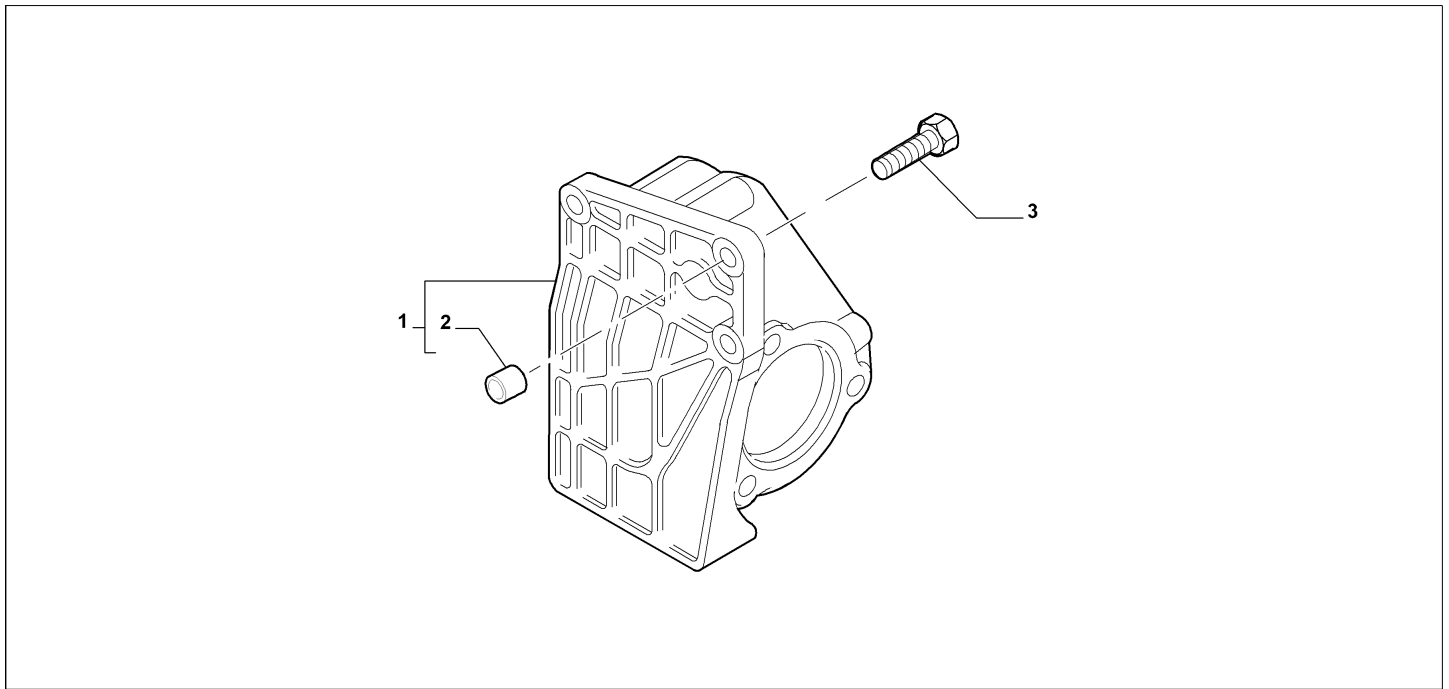

Catalogue	MITO 2013-2018	
Category	8.1 DRIVESHAFT MOUNTING	
Var.	01	1.3D + DIESEL
Rev.	00	

Part Num.	Description	Compatibility	Modif.	Qty	Notes	Col.	Reman.
1	51869690 SUPPORT, COMPL			01			
2	46776158 DOWEL, 10X14			02			
3	16287321 SCREW, M8X30			03			

Legend	
1.3D	HORSE POWER (MARKET):
DIESEL	FUEL:DIESEL

Catalogue	MITO 2013-2018	
Category	8.1 DRIVESHAFT MOUNTING	
Var.	02	1.4 + (120HP, 135HP, 170HP)
Rev.	00	

Part Num.	Description	Compatibility	Modif.	Qty	Notes	Col.	Reman.
1	55209311 SUPPORT	(135HP, 170HP)+PCC635		01			
1	55207508 SUPPORT	(120HP, 135HP)+PCC510		01			
2	46776158 DOWEL			02			
3	16287424 SCREW, M8X35			02			
3	16592225 SCREW, M8X55			02			