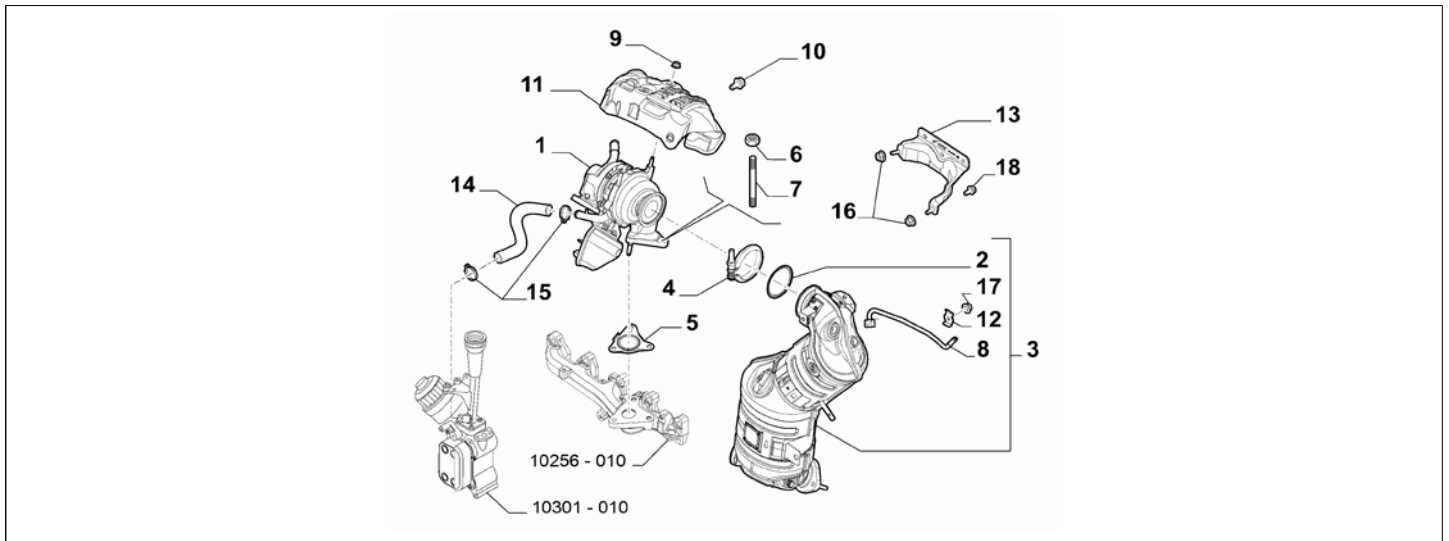

Catalogue	MITO 2013-2018	
Category	3.9 SUPERCHARGING	
Var.	02	1.3D + DIESEL + EURO6
Rev.	00	

Part Num.	Description	Compatibility	Modif.	Qty	Notes	Col.	Reman.
1	55270995	TURBOCOMPRESSOR	C21193	1			71796466
1	55278596	TURBOCOMPRESSOR	D21193	1			71796469
2	55213924	SEAL GASKET		1			
3	55272988	SILENCER CATALIZED	C20752	1			
3	55273413	SILENCER CATALIZED	D20752	1			
4	55209833	COLLAR		1			
5	55242139	SEAL GASKET		1			
6	55192175	NUT, DIAM M8		3			
7	55205456	STUD, M8X12-25		1			
8	55250472	PIPE		1			
9	14059911	NUT, DIAM 6		3			
10	16285921	SCREW, M6X12		2			
11	55254593	PROTECTION		1			
12	51779223	BRACKET		1			
13	55249466	BRACKET		1			
14	55265515	SLEEVE		1			
15	55223383	COLLAR		2			
16	55266994	NUT		2			
17	14058370	NUT, M5		1			
18	18752121	SCREW, M8X18		3			

Legend	
1.3D	HORSE POWER (MARKET):
DIESEL	FUEL:DIESEL
EURO6	ECOLOGY:EURO 6
20752	NEW CCDPF + NEW ENGINE CONTROL MODULE [DAT 24/02/2017]
21193	NEW TURBOCHARGER [DAT 05/05/2017]