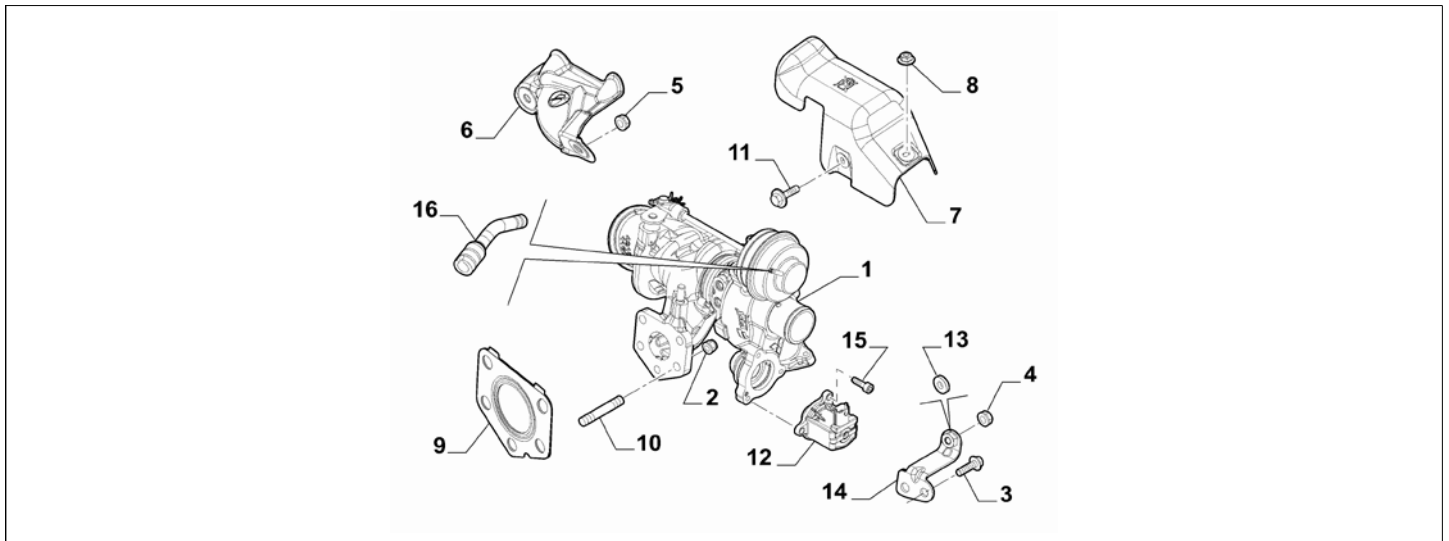

Catalogue	MITO 2013-2018	
Category	3.9 SUPERCHARGING	
Var.	06	875CC + TURBO + 105HP + PETROL
Rev.	00	

Part Num.	Description	Compatibility	Modif.	Qty	Notes	Col.	Reman.
1	55249538	TURBOCOMPRESSOR	C13000	1			71796218
1	55250572	TURBOCOMPRESSOR	D13000	1			71795631
2	55206854	NUT		5			
3	16281924	SCREW		2			
4	55192175	NUT		1			
5	14059911	NUT		1			
6	55225427	PROTECTION		2			
7	55246525	PROTECTION		1			
8	14059911	NUT		3			
9	55246658	SEAL GASKET		1			
10	55210286	STUD		5			
11	55206778	SCREW		3			
12	55221800	ELECTRO-VALVE		1			
13	55241078	SPACER		1			
14	55248452	BRACKET		1			
15	55225269	SCREW		3			
16	55242881	HOSE		1			

Legend	
TURBO	(ASPIRATED/TURBO):TURBO
875CC	HORSE POWER (MARKET):875
PETROL	FUEL:PETROL
105HP	POWER:0.9 TWINAIR 105HP
13000	TO MANAGE RECONDITIONED VEHICLES [DAT 31/03/2017]