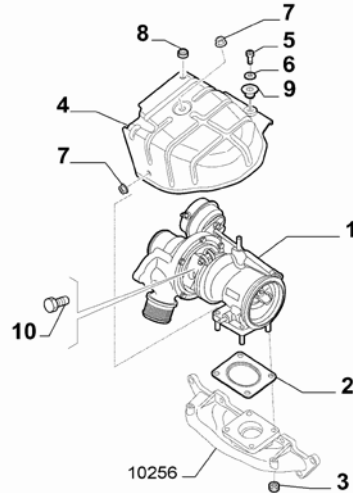

Catalogue	MITO 2013-2018	
Category	3.9 SUPERCHARGING	
Var.	04	1.4 + PETROL + (135HP, 170HP, 140HP)
Rev.	00	

	Part Num.	Description	Compatibility	Modif.	Qty	Notes	Col.	Reman.
1	55228036	TURBOCOMPRESSOR, ALTERNATIVE	135HP	C16564	01			71724489
1	55238190	TURBOCOMPRESSOR, ALTERNATIVE	135HP	D15869, C16564	01			71794983
1	A 55248412	TURBOCOMPRESSOR, ALTERNATIVE	135HP	D16564	01			71794980
1	A 55265386	TURBOCOMPRESSOR, ALTERNATIVE	135HP	D19436	01			71796259
1	55231115	TURBOCOMPRESSOR, ALTERNATIVE	170HP, 140HP	C13000	01			71724850
1	55248413	TURBOCOMPRESSOR	170HP, 140HP	D13000, C21766	01			71795196
1	55278506	TURBOCOMPRESSOR	170HP, 140HP	D21766	01			71796302
2	55240963	SEAL GASKET			01			
3	14119319	NUT			04			
4	55258215	PROTECTION	EURO5		01			
4	55258255	PROTECTION	EURO6	C21766	01			
4	55278485	PROTECTION	EURO6	D21766	01			
5	14432224	SCREW			01			
6	14499324	PLANE WASHER			01			
7	55192176	NUT			02			
8	55218315	THREADED BUSH			02			
9	51816568	SPACER			02			
10	55206778	SCREW			02			

Legend	
1.4	HORSE POWER (MARKET):1370
PETROL	FUEL:PETROL
EURO5	ECOLOGY:LIM.ECC PHASE 5
EURO6	ECOLOGY:EURO 6
140HP	POWER:1.4 16V TURBO MULTIAIR 140 HP EURO 6
170HP	POWER:1.4 FIRE 16V TURBO MULTIAIR 170HP EURO 5
135HP	POWER:1.4 FIRE 16V TURBO MULTIAIR 135 HP EURO 5
13000	TO MANAGE RECONDITIONED VEHICLES [DAT 31/03/2017]
15869	New alternative turbocharger and exhaust manifold [DAT 18/07/2012]
16564	New turbochargers [DAT 01/07/2013]
19436	TURBO COMPRESSOR AS AN ALTERNATIVE [MOT 1938277]
21766	NEW TURBOCHARGER AND NEW SHIELD [DAT 01/12/2017]