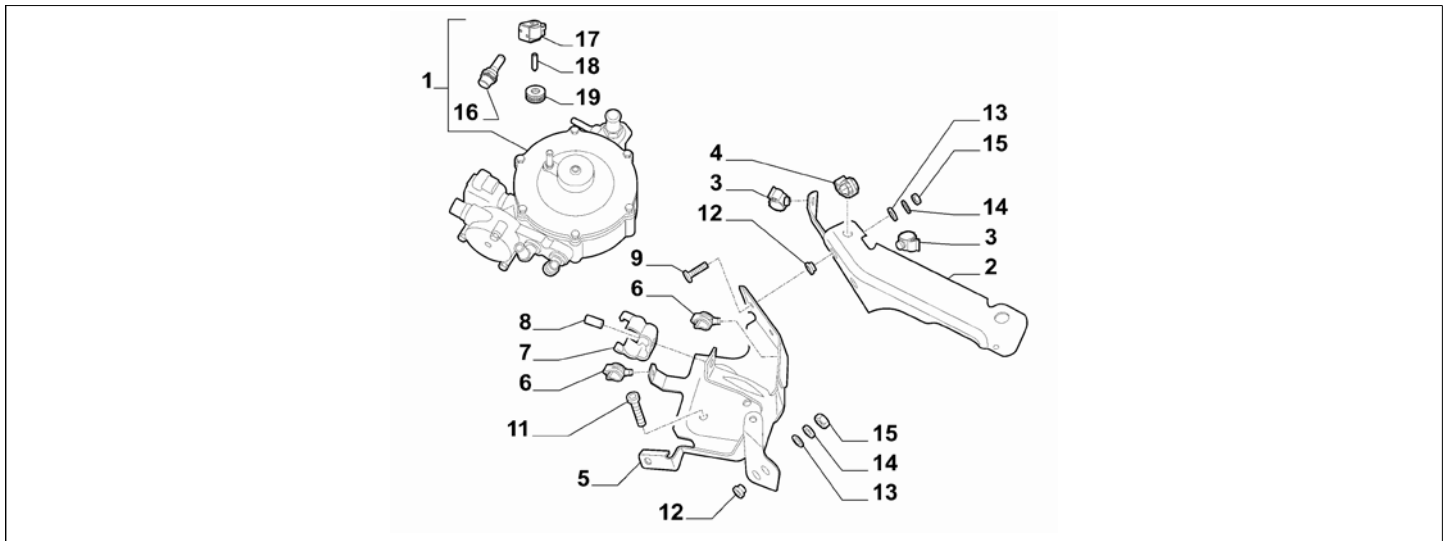

Catalogue	MITO 2013-2018	
Category	3.2 FUEL TANK PIPELINE	
Var.	01	LPG + EURO5
Rev.	00	

	Part Num.	Description	Compatibility	Modif.	Qty	Notes	Col.	Reman.
1	50545276	PRESSURE REGULATOR			1			
2	71771637	BRACKET			1			
3	7728456	CLIP			6			
4	60601159	CLIP			1			
5	71771638	BRACKET			1			
6	51760781	CLIP			1			
7	1311695080	CLIP			1			
8	14123019	PIN, M5X14			1			
9	14141510	SCREW, M6X25			2			
11 A	18750624	SCREW, M6X25			2			
11 A	51881055	SPACER			1			
12	51874635	RESILIENT BUSH			4			
13	51874636	SPACER			4			
14	12640601	PLANE WASHER			4			
15	14118711	NUT, M6			2			
16	71776582	PRESSURE REGULATOR			1			
17	71771862	COIL			1			
18	71753618	ELECTRO-VALVE			1			
19	71771863	FILTER			1			

Legend	
LPG	LPG FUELING (ITALY STANDARD)
EURO5	ECOLOGY:LIM.ECC PHASE 5