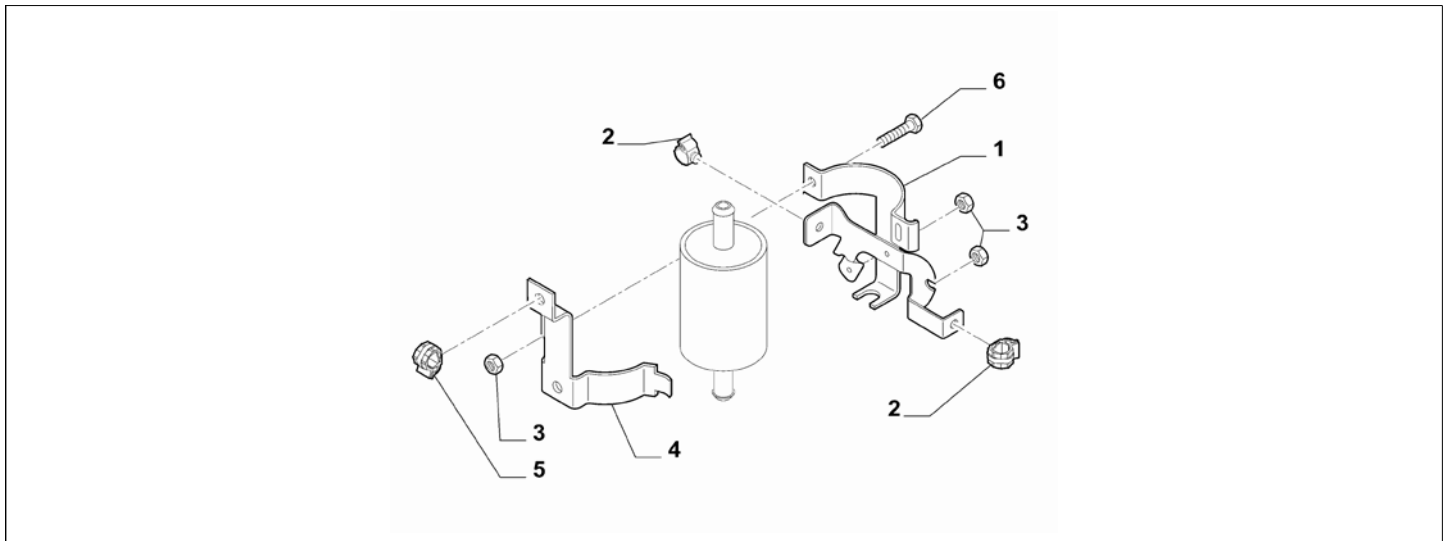

Catalogue	MITO 2013-2018	
Category	3.2 FUEL TANK PIPELINE	
Var.	04	LPG + EURO6
Rev.	00	

Part Num.	Description	Compatibility	Modif.	Qty	Notes	Col.	Reman.
1	71771650 BRACKET			1			
2	7728456 CLIP			2			
3	14118711 NUT, M6			3			
4	71771651 BRACKET			1			
5	60601159 CLIP			1			
6	14082221 SCREW, M6X14			1			

Legend	
LPG	LPG FUELING (ITALY STANDARD)
EURO6	ECOLOGY:EURO 6