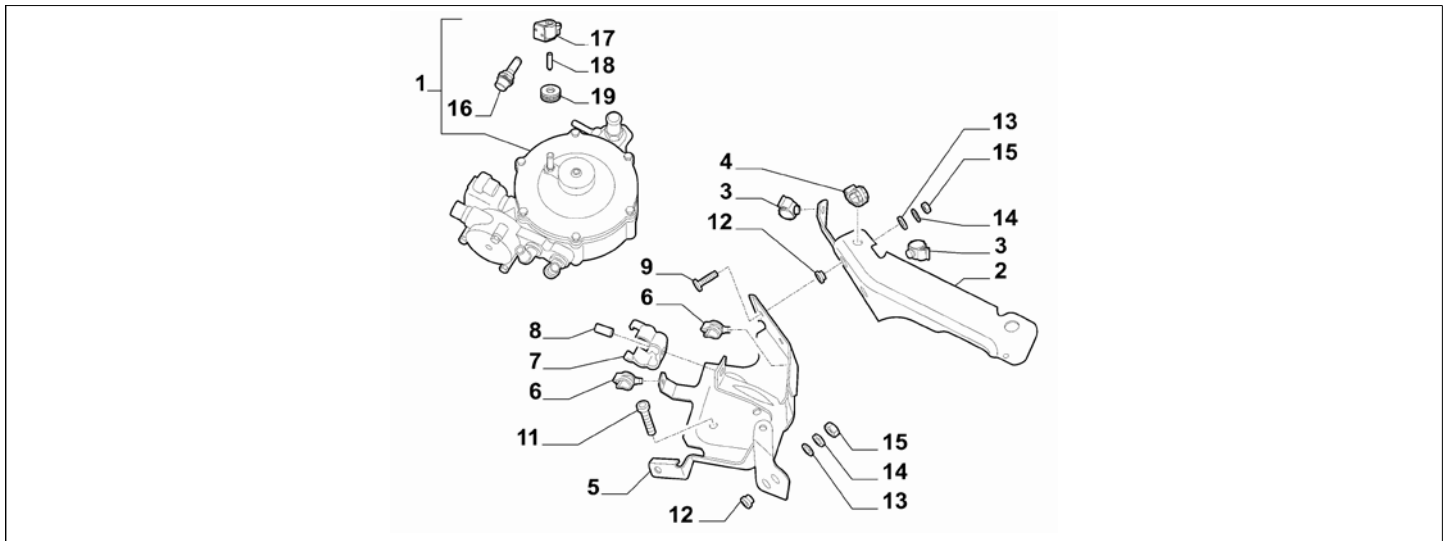

Catalogue	MITO 2013-2018	
Category	3.2 FUEL TANK PIPELINE	
Var.	02	LPG + EURO6
Rev.	00	

	Part Num.	Description	Compatibility	Modif.	Qty	Notes	Col.	Reman.
1	50545276	PRESSURE REGULATOR			1			
2	71771637	BRACKET			1			
3	7728456	CLIP			6			
4	60601159	CLIP			1			
5	71771638	BRACKET			1			
6	51760781	CLIP			1			
7	1311695080	CLIP			1			
8	14123019	PIN, M5X14			1			
9	14141510	SCREW, M6X25			2			
11 A	18750624	SCREW, M6X25			2			
11 A	51881055	SPACER			1			
12	51874635	RESILIENT BUSH			4			
13	51874636	SPACER			4			
14	12640601	PLANE WASHER			4			
15	14118711	NUT, M6			2			
16	71776582	PRESSURE REGULATOR			1			
17	71771862	COIL			1			
18	71753618	ELECTRO-VALVE			1			
19	71771863	FILTER			1			

Legend	
LPG	LPG FUELING (ITALY STANDARD)
EURO6	ECOLOGY:EURO 6