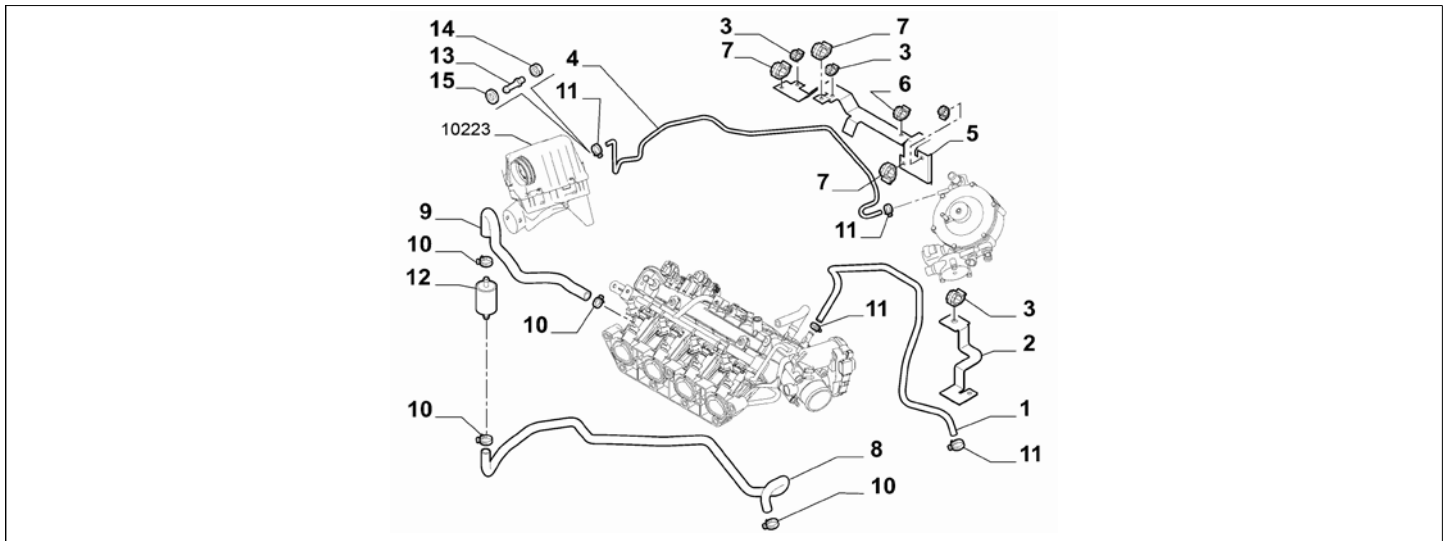

Catalogue	MITO 2013-2018	
Category	3.2 FUEL TANK PIPELINE	
Var.	03	LPG + EURO6
Rev.	00	

Part Num.	Description	Compatibility	Modif.	Qty	Notes	Col.	Reman.
1	71771632 PIPE			1			
2	71771631 BRACKET			1			
3	7728456 CLIP			4			
4	71771630 PIPE			1			
5	71771629 BRACKET			1			
6	55221735 CLIP			1			
7	60601159 CLIP			3			
8	71771633 PIPE			1			
9	71771634 PIPE			1			
10	13126270 COLLAR, D21,5			4			
11	13125170 COLLAR, M10X12.5			4			
12	51905867 GAS FILTER			1			
13	71770271 CONNECTION			1			
14	71770272 NUT			1			
15	71770273 PLANE WASHER			1			

Legend	
LPG	LPG FUELING (ITALY STANDARD)
EURO6	ECOLOGY:EURO 6