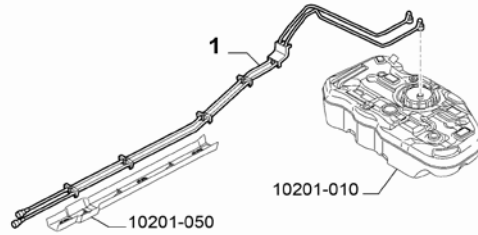

Catalogue	MITO 2013-2018	
Category	3.2 FUEL TANK PIPELINE	
Var.	01	
Rev.	00	

Part Num.	Description	Compatibility	Modif.	Qty	Notes	Col.	Reman.
1	51790775	PIPE		1			
1	51790777	PIPE	NOTURBO	1			
1	50521492	PIPE	1.6D	1			
1	50521388	PIPE	1.3D	1			
1	50521388	PIPE	(135HP, 140HP, 170HP)+TCT	1			
1	51885314	PIPE	875CC	1			
1	50521567	PIPE	1.4+120HP	1			
1	50521386	PIPE	135HP+ITCT	1			
1	50521387	PIPE	170HP	1			