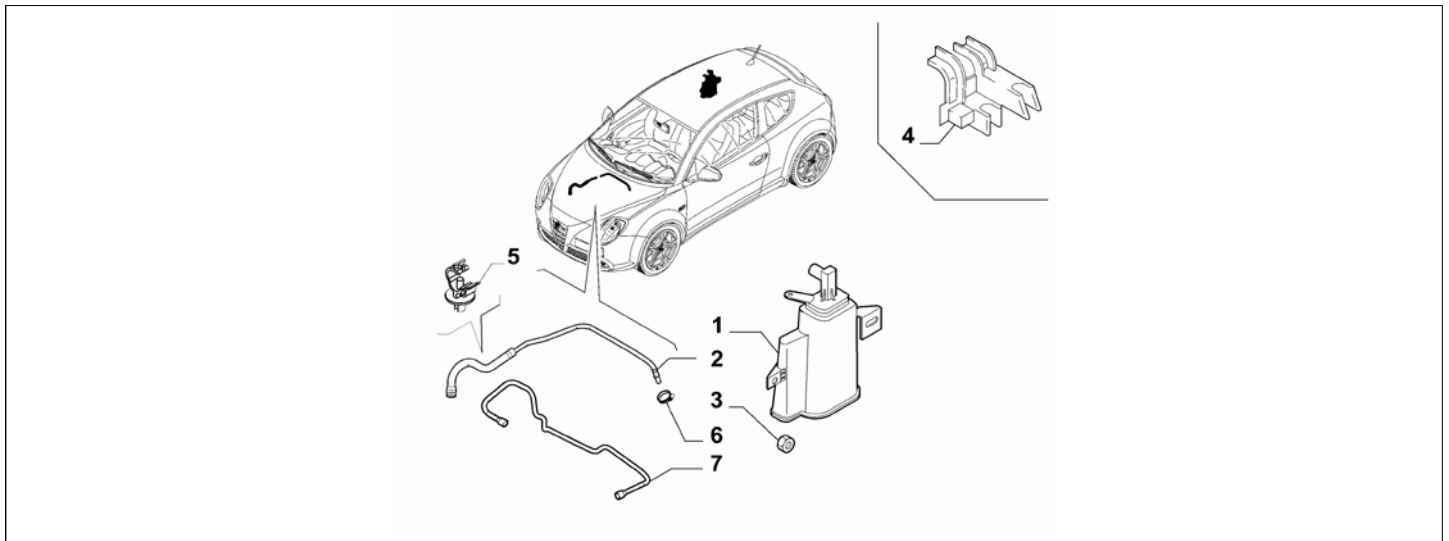

Catalogue	MITO 2013-2018	
Category	3.2 FUEL TANK PIPELINE	
Var.	01	PETROL
Rev.	00	

Part Num.	Description	Compatibility	Modif.	Qty	Notes	Col.	Reman.
1	50548825 VAPOR TRAP	PETROL		1			
2	50515640 HOSE	135HP, 170HP		1			
2	51891737 HOSE	LPG		1			
2	51909915 HOSE	875CC		1			
3	14084711 NUT, M6	PETROL		2			
4	55702700 CLIP	PETROL		1			
5	50518293 CLIP	1.4+TURBO		1			
6	13125870 COLLAR	1.4+TURBO		1			
7	51790293 HOSE	NOTURBO		1			

Legend	
LPG	LPG FUELING (ITALY STANDARD)
NOTURBO	(ASPIRATED/TURBO):EXHAUST FAN
TURBO	(ASPIRATED/TURBO):TURBO
875CC	HORSE POWER (MARKET):875
1.4	HORSE POWER (MARKET):1370
PETROL	FUEL:PETROL
170HP	POWER:1.4 FIRE 16V TURBO MULTIAIR 170HP EURO 5
135HP	POWER:1.4 FIRE 16V TURBO MULTIAIR 135 HP EURO 5