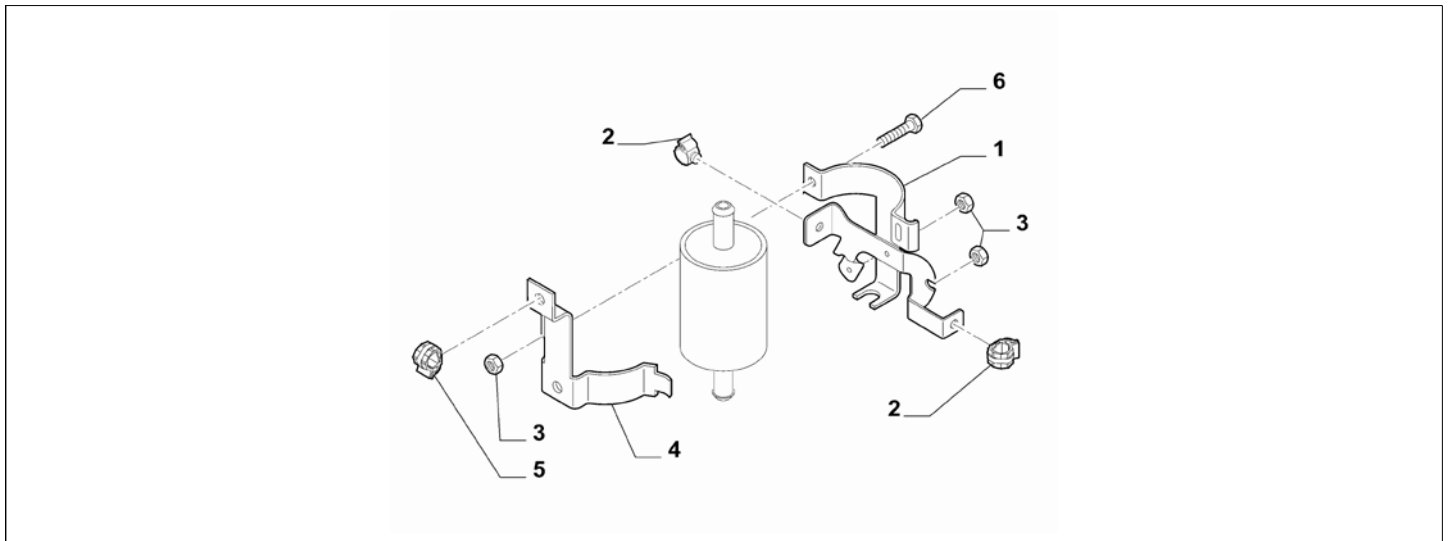

Catalogue	MITO 2013-2018	
Category	3.2 FUEL TANK PIPELINE	
Var.	02	LPG + EURO5
Rev.	00	

Part Num.	Description	Compatibility	Modif.	Qty	Notes	Col.	Reman.
1	71771650 BRACKET			1			
2	7728456 CLIP			2			
3	14118711 NUT, M6			3			
4	71771651 BRACKET			1			
5	60601159 CLIP			1			
6	14082221 SCREW, M6X14			1			

Legend	
LPG	LPG FUELING (ITALY STANDARD)
EURO5	ECOLOGY:LIM.ECC PHASE 5