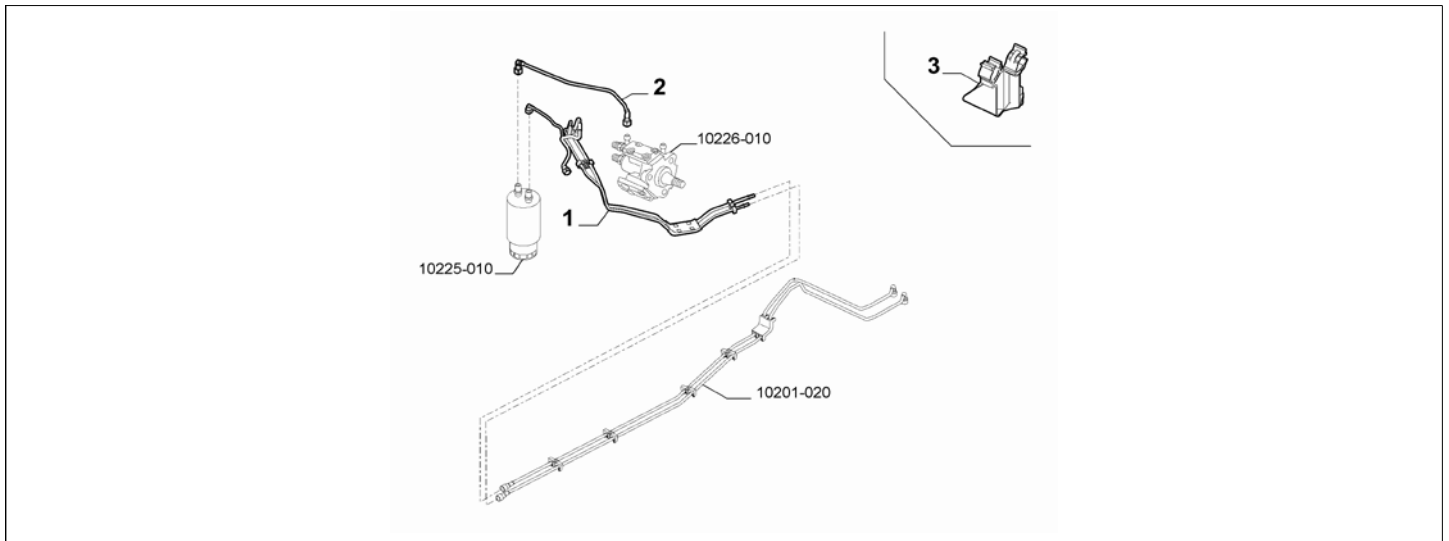

Catalogue	MITO 2013-2018	
Category	3.2 FUEL TANK PIPELINE	
Var.	03	1.6D
Rev.	00	

Part Num.	Description	Compatibility	Modif.	Qty	Notes	Col.	Reman.
1	51896919 PIPE			1			
2	50516832 HOSE			1			
3	51807568 CLIP			1			

Legend	
1.6D	HORSE POWER (MARKET):1598