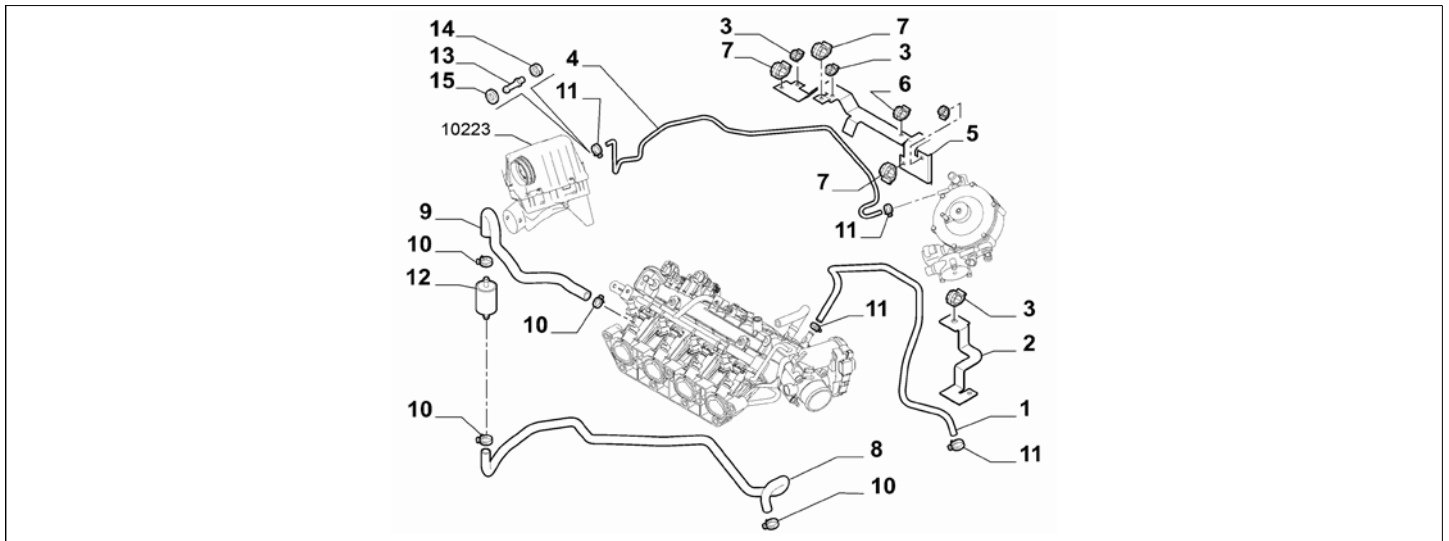

Catalogue	MITO 2013-2018	
Category	3.2 FUEL TANK PIPELINE	
Var.	01	LPG + EURO5
Rev.	00	

Part Num.	Description	Compatibility	Modif.	Qty	Notes	Col.	Reman.
1	71771632 PIPE			1			
2	71771631 BRACKET			1			
3	7728456 CLIP			4			
4	71771630 PIPE			1			
5	71771629 BRACKET			1			
6	55221735 CLIP			1			
7	60601159 CLIP			3			
8	71771633 PIPE			1			
9	71771634 PIPE			1			
10	13126270 COLLAR, D21,5			4			
11	13125170 COLLAR, M10X12.5			4			
12	51905867 GAS FILTER			1			
13	71770271 CONNECTION			1			
14	71770272 NUT			1			
15	71770273 PLANE WASHER			1			

Legend	
LPG	LPG FUELING (ITALY STANDARD)
EURO5	ECOLOGY:LIM.ECC PHASE 5