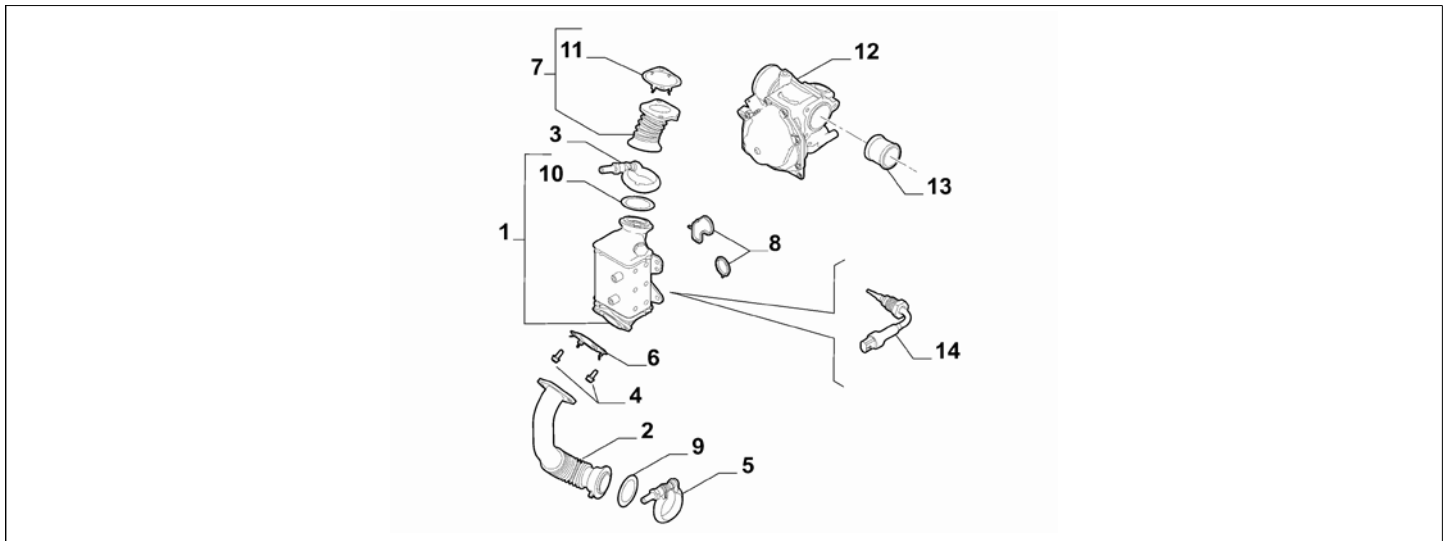

Catalogue	MITO 2013-2018	
Category	3.13 EXHAUST GAS CONTROL DEVICE	
Var.	03	1.3D + DIESEL + EURO6
Rev.	00	

Part Num.	Description	Compatibility	Modif.	Qty	Notes	Col.	Reman.
1	55249454	HEAT EXCHANGER	C19808	1			
1	55273563	HEAT EXCHANGER	D19808	1			
2	55250493	PIPE		1			
3	55249584	COLLAR		1			
4	55218014	SCREW		2			
5	55271556	COLLAR		1			
6	55250494	SEAL GASKET		1			
7	55249449	PIPE		1			
8	55249437	SEAL GASKET		1			
9	55253339	SEAL GASKET		1			
10	55249451	SEAL GASKET		1			
11	55249452	SEAL GASKET		1			
12	55260126	ELECTRO-VALVE		1			71796740
13	55242157	SLEEVE		1			
14	55239662	SENDING UNIT		1			

Legend	
1.3D	HORSE POWER (MARKET):
DIESEL	FUEL:DIESEL
EURO6	ECOLOGY:EURO 6
19808	New EGR heat exchanger [DAT 25/02/2016]