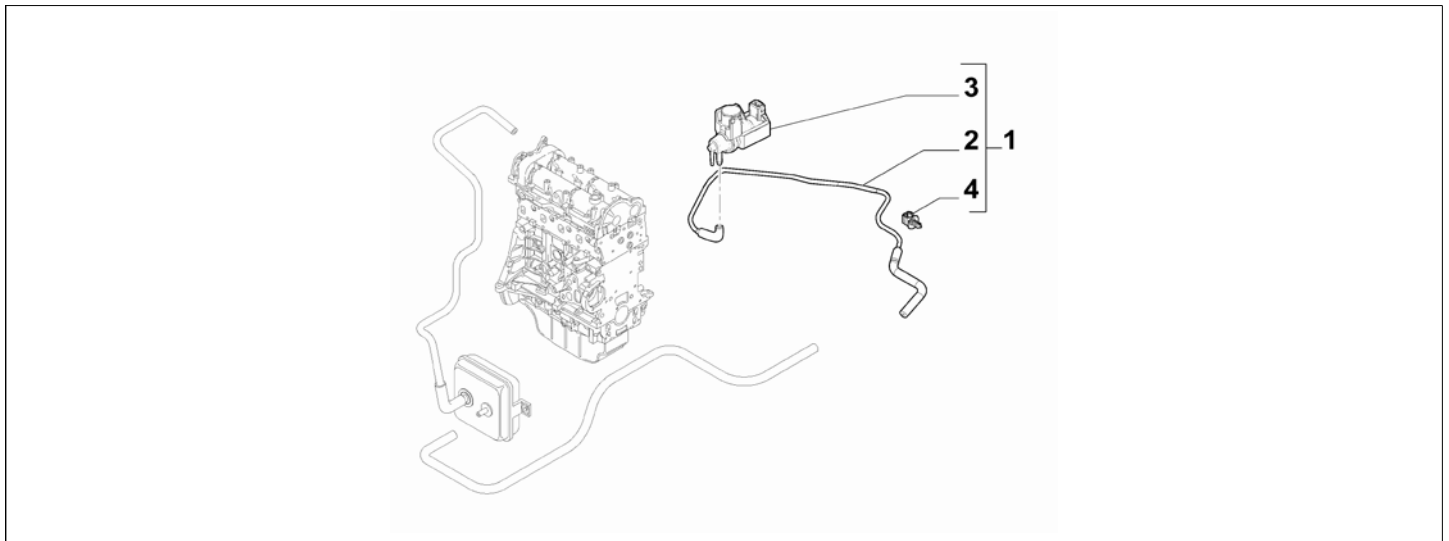

Catalogue	MITO 2013-2018	
Category	3.13 EXHAUST GAS CONTROL DEVICE	
Var.	02	1.3D + EURO6
Rev.	00	

Part Num.	Description	Compatibility	Modif.	Qty	Notes	Col.	Reman.
1	55265516 ELECTRO-VALVE			1			
2	55265517 HOSE			1			
3	55256638 ELECTRO-VALVE			1			
4	55261163 CLIP			1			

Legend	
1.3D	HORSE POWER (MARKET):
EURO6	ECOLOGY:EURO 6