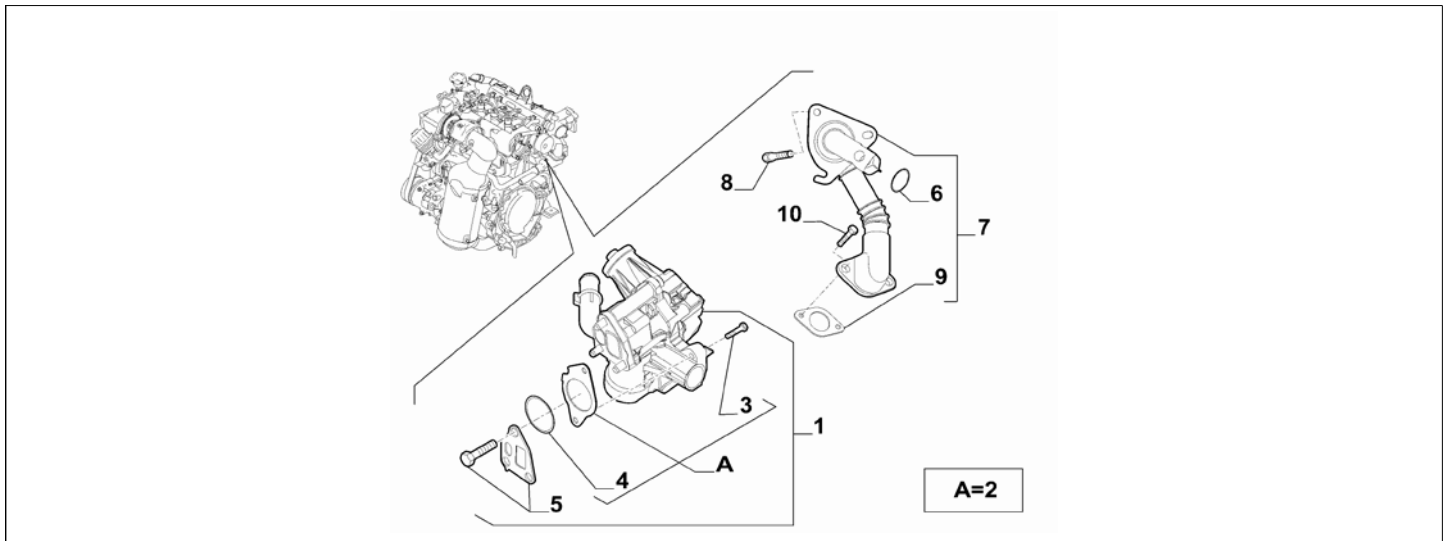

Catalogue	MITO 2013-2018	
Category	3.13 EXHAUST GAS CONTROL DEVICE	
Var.	02	1.3D + DIESEL + EURO6
Rev.	00	

Part Num.	Description	Compatibility	Modif.	Qty	Notes	Col.	Reman.
1	55249455	ELECTRO-VALVE	C13000	1			71796553
1	55278867	ELECTRO-VALVE	D13000	1			71796556
2	71777692	SEAL KIT		1			
3	55268862	SCREW		2			
4	55216293	SEAL GASKET		1			
5	71753850	SEAL KIT		1			
6	14463780	SEAL GASKET		1			
7	55249457	SLEEVE		1			
8	55218014	SCREW		3			
9	55250344	SEAL GASKET, M6X14		1			
10	14306324	SCREW		2			

Legend	
1.3D	HORSE POWER (MARKET):
DIESEL	FUEL:DIESEL
EURO6	ECOLOGY:EURO 6
13000	TO MANAGE RECONDITIONED VEHICLES [DAT 31/03/2017]