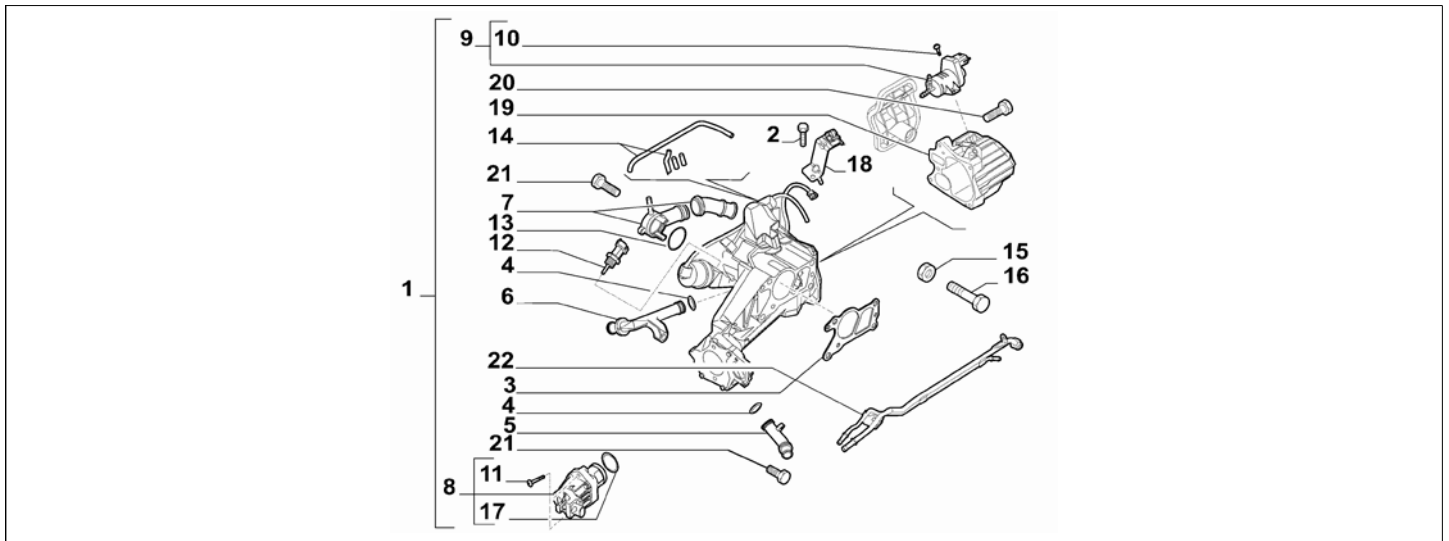

Catalogue	MITO 2013-2018	
Category	3.13 EXHAUST GAS CONTROL DEVICE	
Var.	04	1.6D + DIESEL + 120HP
Rev.	00	

Part Num.	Description	Compatibility	Modif.	Qty	Notes	Col.	Reman.
1	55253875	SUPPORT	C19753	01			
1	55275667	SUPPORT	D19753	01			
2	16286024	SCREW		01			
3	71753783	SEAL GASKET		01			
4	71753784	SEAL GASKET		01			
5	55241968	HOSE		01			
6	55248386	HOSE	16Y4	01			
6	55248386	HOSE	6Y4	01			
7	55241963	THERMOSTAT		01			
8	71777783	ELECTRO-VALVE	C13000	01			71796001
8	6000625574	ELECTRO-VALVE	D13000	01			71796002
9	55204916	ELECTRO-VALVE		01			71796398
10	14304627	SCREW		02			
11	55208941	SCREW		02			
12	55203964	SENDING UNIT		01			
13	71754091	SEAL GASKET		01			
14	71752865	KIT		01			
15	14059321	NUT		02			
16	16297821	SCREW		02			
17	55214291	SEAL GASKET		01			
18	51892046	BRACKET		01			
19	71772987	COVER		01	WITHOUT COOLER		
20	55241967	SCREW		05			
21	55218239	SCREW		04			
22	55229741	HOSE		01			

Legend	
6Y4	EURO 5+
1.6D	HORSE POWER (MARKET):1598
DIESEL	FUEL:DIESEL
120HP	POWER:1.6 JTD EURO5 -1.4 FIRE TRB 120HP
13000	TO MANAGE RECONDITIONED VEHICLES [DAT 31/03/2017]
19753	NEW ERG VALVE [DAT 11/05/2016]