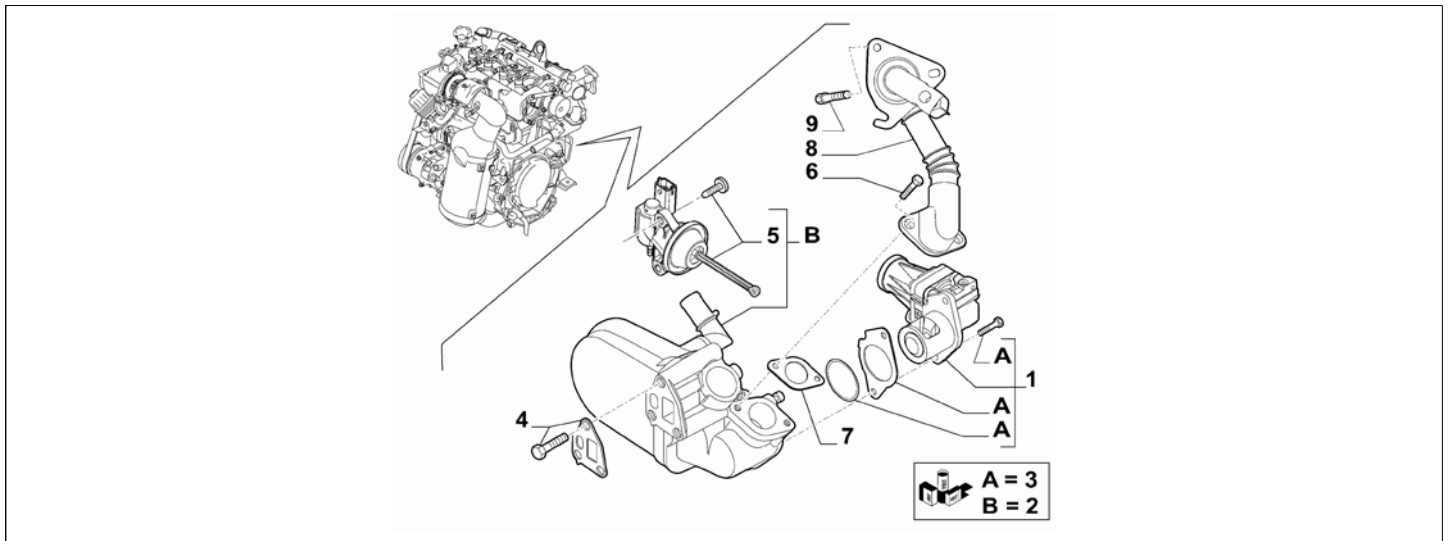

Catalogue	MITO 2013-2018	
Category	3.13 EXHAUST GAS CONTROL DEVICE	
Var.	01	1.3D + DIESEL + 85HP + EURO5
Rev.	00	

Part Num.	Description	Compatibility	Modif.	Qty	Notes	Col.	Reman.
1	71795160	ELECTRO-VALVE	C13000	01			71795161
1	71753846	ELECTRO-VALVE	D13000	01			71794968
2	71769760	ELECTRO-VALVE		01			
3	71777692	SEAL KIT		01			
4	71753850	SEAL KIT		01			
5	71753848	ACTUATOR		01			
6	14306324	SCREW, M8X20		02			
7	55221727	SEAL GASKET		01			
8	55212567	SLEEVE		01			
9	55218014	SCREW, M6X14		03			