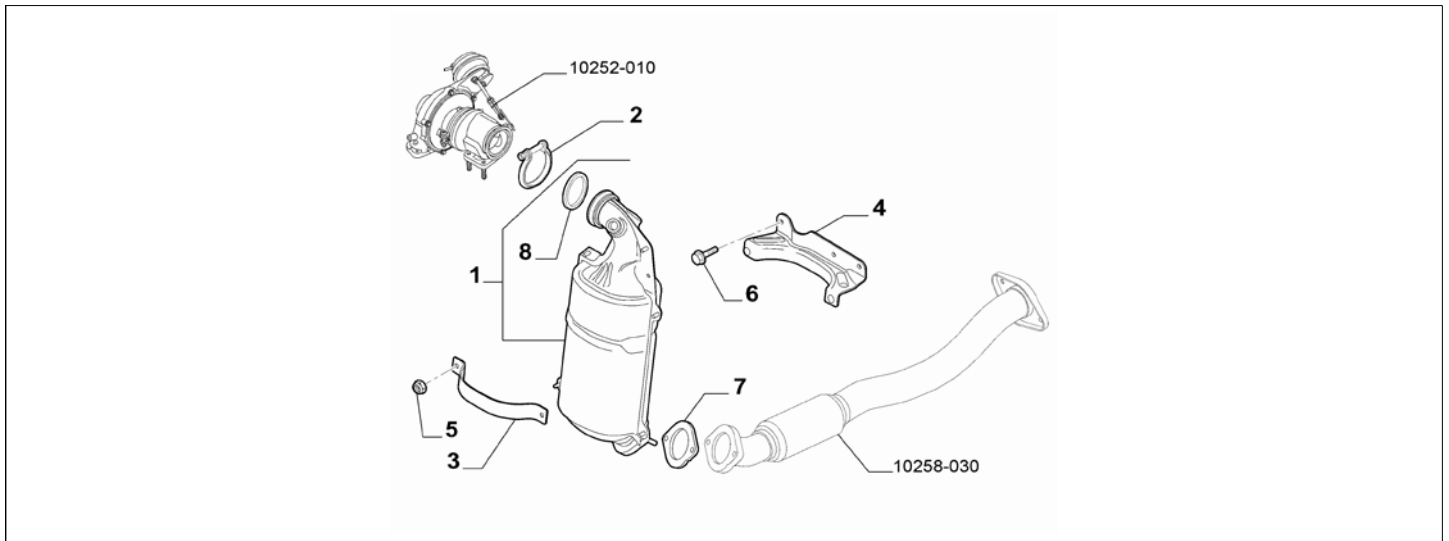

Catalogue	MITO 2013-2018	
Category	3.12 EXHAUST PIPING	
Var.	03	1.6D
Rev.	00	

Part Num.	Description	Compatibility	Modif.	Qty	Notes	Col.	Reman.
1	50525613	SILENCER CATALIZED	16L7	1			
1	50526650	SILENCER CATALIZED	6L7	1			
2	46816240	COLLAR	1.6D	1			
3	51822137	BRACKET	1.6D	1			
4	51795372	BRACKET	1.6D	1			
5	55192175	NUT, M8	1.6D	2			
6	11733224	SCREW, M8X22	1.6D	3			
7	51799495	SEAL GASKET	1.6D	1			
8	71773371	SEAL GASKET		1			

Legend	
6L7	EURO 5 B
1.6D	HORSE POWER (MARKET):1598
16110	NEW DPF SINGLE-PIECE SUPPORT [DAT 19/10/2012]