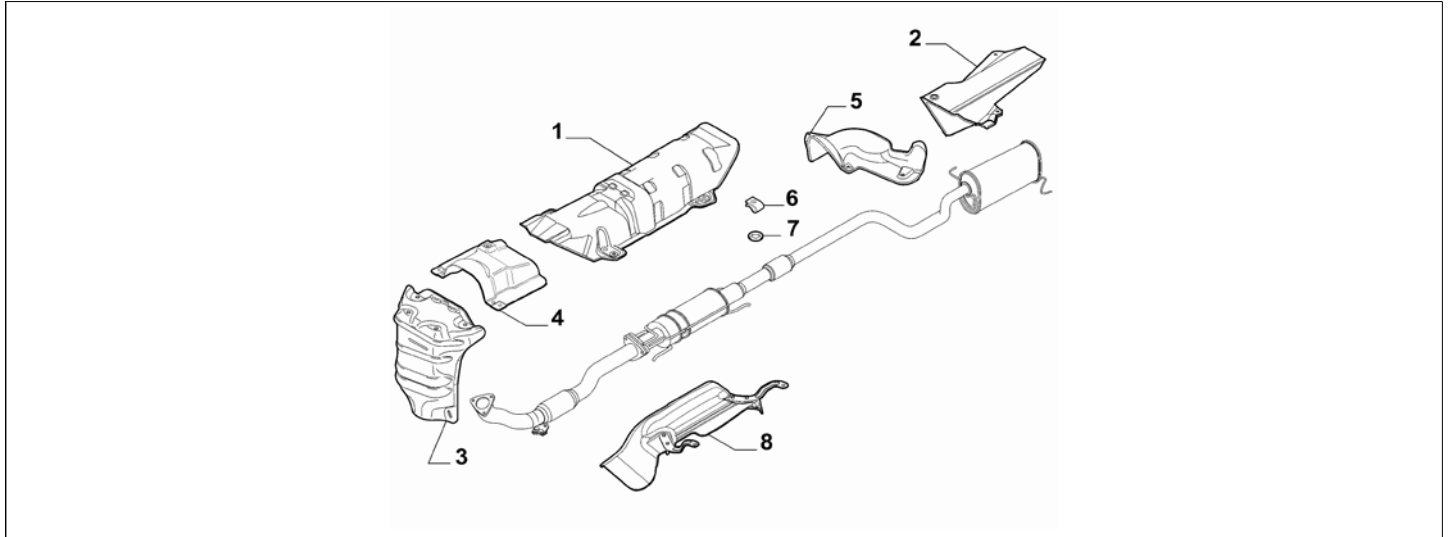

Catalogue	MITO 2013-2018	
Category	3.12 EXHAUST PIPING	
Var.	01	
Rev.	00	

Part Num.	Description	Compatibility	Modif.	Qty	Notes	Col.	Reman.
1	55700469	PROTECTION		1			
2	55700578	PROTECTION		1			
3	50522057	PROTECTION	1.4+120HP	1			
3	51831884	PROTECTION	NOTURBO+EURO5	1			
3	50528816	PROTECTION	NOTURBO+EURO6	1			
3	51795374	PROTECTION	1.6D	1			
3	51839838	PROTECTION	135HP, 170HP	1			
3	51874078	PROTECTION	875CC	1			
4	51780226	PROTECTION	1.4+TURBO	1			
4	51780226	PROTECTION	875CC	1			
5	51818731	PROTECTION	1.4+TURBO	1			
5	51818731	PROTECTION	875CC	1			
5	55700577	PROTECTION	NOTURBO	0			
5	55700577	PROTECTION	1.3D, 1.6D	0			
6	11064374	CLIP		2			
7	51763168	LOCK WASHER		2			
8	55242526	PROTECTION	875CC+85HP	1			

Legend	
NOTURBO	(ASPIRATED/TURBO):EXHAUST FAN
TURBO	(ASPIRATED/TURBO):TURBO
875CC	HORSE POWER (MARKET):875
1.3D	HORSE POWER (MARKET):
1.4	HORSE POWER (MARKET):1370
1.6D	HORSE POWER (MARKET):1598
EURO5	ECOLOGY:LIM.ECC PHASE 5
EURO6	ECOLOGY:EURO 6
170HP	POWER:1.4 FIRE 16V TURBO MULTIAIR 170HP EURO 5
85HP	POWER:1.3 SDE 85HP EURO5
120HP	POWER:1.6 JTD EURO5 -1.4 FIRE TRB 120HP
135HP	POWER:1.4 FIRE 16V TURBO MULTIAIR 135 HP EURO 5