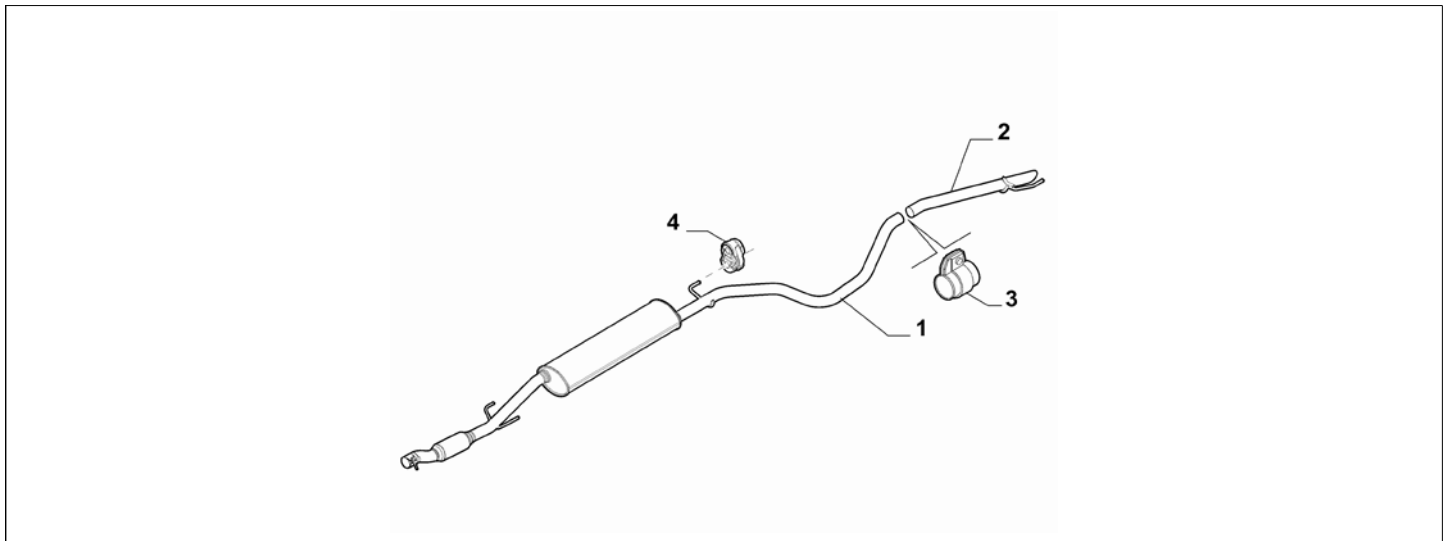

Catalogue	MITO 2013-2018	
Category	3.12 EXHAUST PIPING	
Var.	06	875CC
Rev.	00	

Part Num.	Description	Compatibility	Modif.	Qty	Notes	Col.	Reman.
1	51929846 SILENCER	EURO5		1			
1	50527934 PIPE	EURO6		1			
2	50525616 PIPE	EURO5		1			
2	50527933 SILENCER	EURO6		1			
3	55703143 COUPLING			1			
4	51854825 PAD			1			

Legend	
875CC	HORSE POWER (MARKET):875
EURO5	ECOLOGY:LIM.ECC PHASE 5
EURO6	ECOLOGY:EURO 6