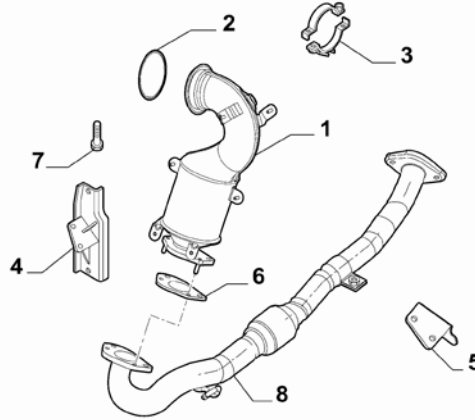

Catalogue	MITO 2013-2018	
Category	3.12 EXHAUST PIPING	
Var.	02	1.4 + TURBO + (EURO5, EURO6)
Rev.	00	

Part Num.	Description	Compatibility	Modif.	Qty	Notes	Col.	Reman.
1	51880408 SILENCER CATALIZED	135HP, 170HP+EURO5		1			
1	51897783 SILENCER CATALIZED	EURO5+LPG		1			
1	50529281 SILENCER CATALIZED	EURO6+LPG		1			
1	50527951 SILENCER CATALIZED	(140HP, 170HP, 135HP)+EURO6		1			
2	51896690 SEAL GASKET	135HP, 170HP		1			
2	51814387 SEAL GASKET	120HP		1			
3	51869672 COLLAR	135HP, 170HP		1			
3	14119319 NUT	120HP		4			
4	51802085 BRACKET			1			
5	51902681 BRACKET			1			
6	46459258 SEAL GASKET			1			
7	16288421 SCREW, M10X1,25X25			1			
7	18752524 SCREW, M8X28			2			
7	18772324 SCREW, M8X30			4			
8	50516361 PIPE	(140HP, 170HP, 135HP)+TCT		1			
8	51796251 PIPE	120HP		1			
8	51796251 PIPE	ITCT+135HP		1			
8	51800788 PIPE	ITCT+EURO5+170HP		1			

Legend	
TCT	SPECIFIC GEARBOX
LPG	LPG FUELING (ITALY STANDARD)
TURBO	(ASPIRATED/TURBO):TURBO
1.4	HORSE POWER (MARKET):1370
EURO5	ECOLOGY:LIM.ECC PHASE 5
EURO6	ECOLOGY:EURO 6
140HP	POWER:1.4 16V TURBO MULTIAIR 140 HP EURO 6
170HP	POWER:1.4 FIRE 16V TURBO MULTIAIR 170HP EURO 5
120HP	POWER:1.6 JTD EURO5 -1.4 FIRE TRB 120HP
135HP	POWER:1.4 FIRE 16V TURBO MULTIAIR 135 HP EURO 5