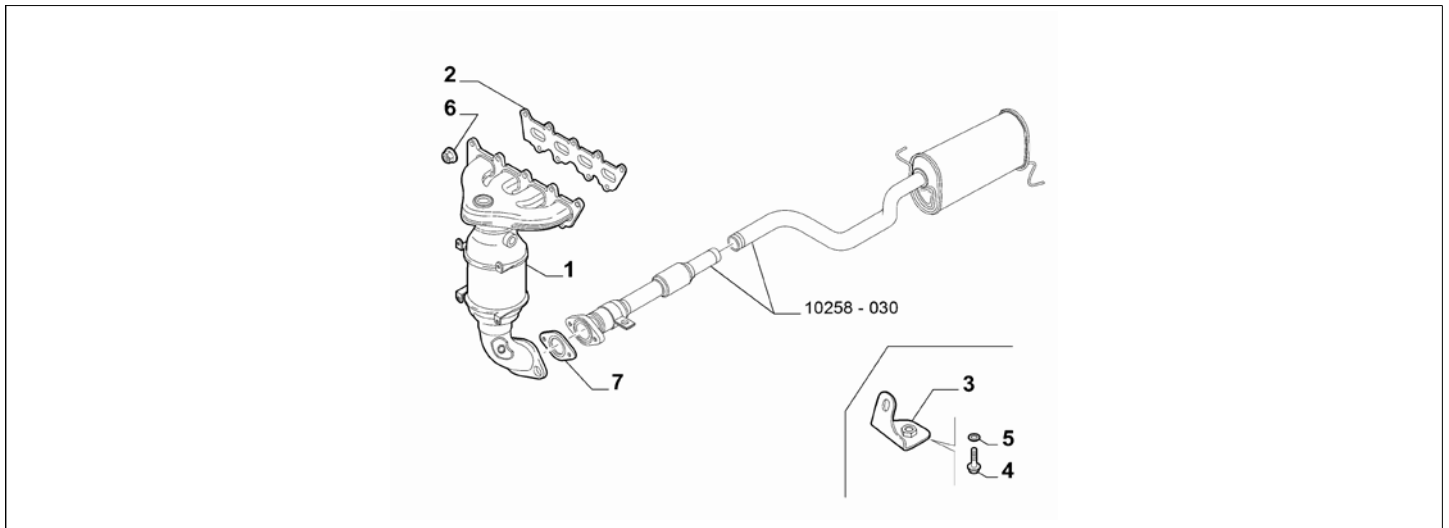

Catalogue	MITO 2013-2018	
Category	3.12 EXHAUST PIPING	
Var.	01	1.4 + 8V
Rev.	00	

Part Num.	Description	Compatibility	Modif.	Qty	Notes	Col.	Reman.
1	51864892	SILENCER CATALIZED	EURO5	1			
1	52034498	SILENCER CATALIZED	EURO6	1			
2	55199355	SEAL GASKET	EURO5	1			
2	51989218	SEAL GASKET	EURO6	1			
3	55194440	BRACKET	EURO5	1			
3	51940521	BRACKET	EURO6	1			
4	46552024	SCREW		3			
4	16287224	SCREW, M8X30		2			
5	12646604	PLANE WASHER, 6X15		2			
5	12646921	PLANE WASHER, 12X28		1			
6	55192175	NUT, M8		8			
7	71736864	SEAL GASKET		1			