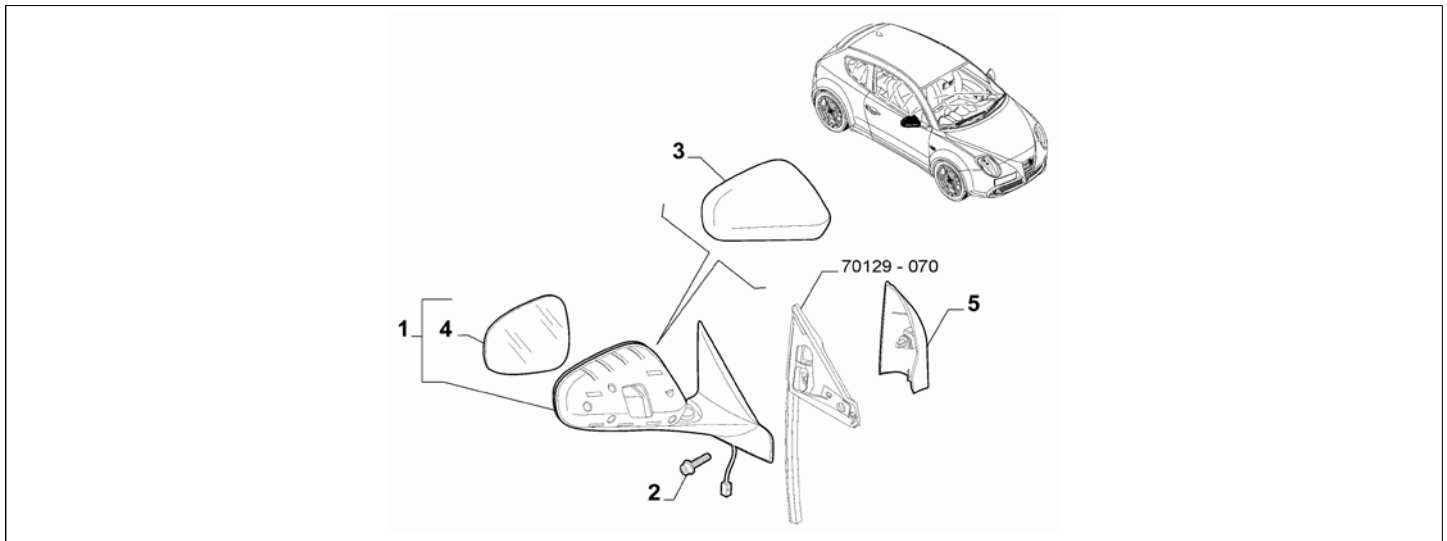

Catalogue	MITO 2013-2018	
Category	24.8 REARVIEW MIRRORS	
Var.	02	RHD
Rev.	00	

Part Num.	Description	Compatibility	Modif.	Qty	Notes	Col.	Reman.
1	156101714	REAR VIEW MIRROR, RIGHT	041+I441	C17964	1		
1	156106552	REAR VIEW MIRROR, RIGHT	041+I441	D17964	1		
1	156101715	REAR VIEW MIRROR, RIGHT	I041+I441	C19856	1		
1	156106553	REAR VIEW MIRROR, RIGHT	I041+I441	D19856	1		
1	156101717	REAR VIEW MIRROR, RIGHT	441	C18317	1		
1	156106555	REAR VIEW MIRROR, RIGHT	441	D18317	1		
1	156101720	REAR VIEW MIRROR, LEFT	041+I441	C17964	1		
1	156106561	REAR VIEW MIRROR, LEFT	041+I441	D17964	1		
1	156101721	REAR VIEW MIRROR, LEFT	I041+I441	C19856	1		
1	156106562	REAR VIEW MIRROR, LEFT	I041+I441	D19856	1		
1	156101723	REAR VIEW MIRROR, LEFT	441	C18317	1		
1	156106565	REAR VIEW MIRROR, LEFT	441	D18317	1		
2	15699801	SCREW			6		
3	156059788	CAP, RIGHT	I4RR+I4YD+I5J8+I5J9+I5C6		1	WITH PRIMER	
3	156059788	CAP, RIGHT	I4RR+I4YD+I5J8+I5J9+5C6		1	WITH PRIMER	
3	156085826	CAP, RIGHT	4RR+I4YD+I5J8+I5J9+I5C6		1	SATIN-FINISHED ICE CHROME	
3	156085825	CAP, RIGHT	I4RR+4YD+I5J8+I5J9+I5C6		1	SHINING CHROME	
3	156087327	CAP, RIGHT	I4RR+I4YD+5J8+I5J9+I5C6		1	SATIN-FINISHED TITANIUM	
3	156085823	CAP, RIGHT	I4RR+I4YD+I5J8+5J9+I5C6		1	MATT ANTHRACITE	
3	156059789	CAP, LEFT	I4RR+I4YD+I5J8+I5J9+I5C6		1	WITH PRIMER	
3	156059789	CAP, LEFT	I4RR+I4YD+I5J8+I5J9+5C6		1	WITH PRIMER	
3	156085841	CAP, LEFT	4RR+I4YD+I5J8+I5J9+I5C6		1	SATIN-FINISHED ICE CHROME	
3	156085840	CAP, LEFT	I4RR+4YD+I5J8+I5J9+I5C6		1	SHINING CHROME	
3	156087328	CAP, LEFT	I4RR+I4YD+5J8+I5J9+I5C6		1	SATIN-FINISHED TITANIUM	
3	156085839	CAP, LEFT	I4RR+I4YD+I5J8+5J9+I5C6		1	MATT ANTHRACITE	
4	71753833	GLASS, RIGHT			1		
4	71753834	GLASS, LEFT			1		
4	71773687	GLASS, RIGHT	I041+I441		1		
4	71773688	GLASS, LEFT	I041+I441		1		
5	156087780	ORNAMENT, RIGHT			1		
5	156087781	ORNAMENT, LEFT			1		

Legend

041	2 EXTERNAL REARVIEW MIRR. W/EL. CONTROL AND DEMIST.