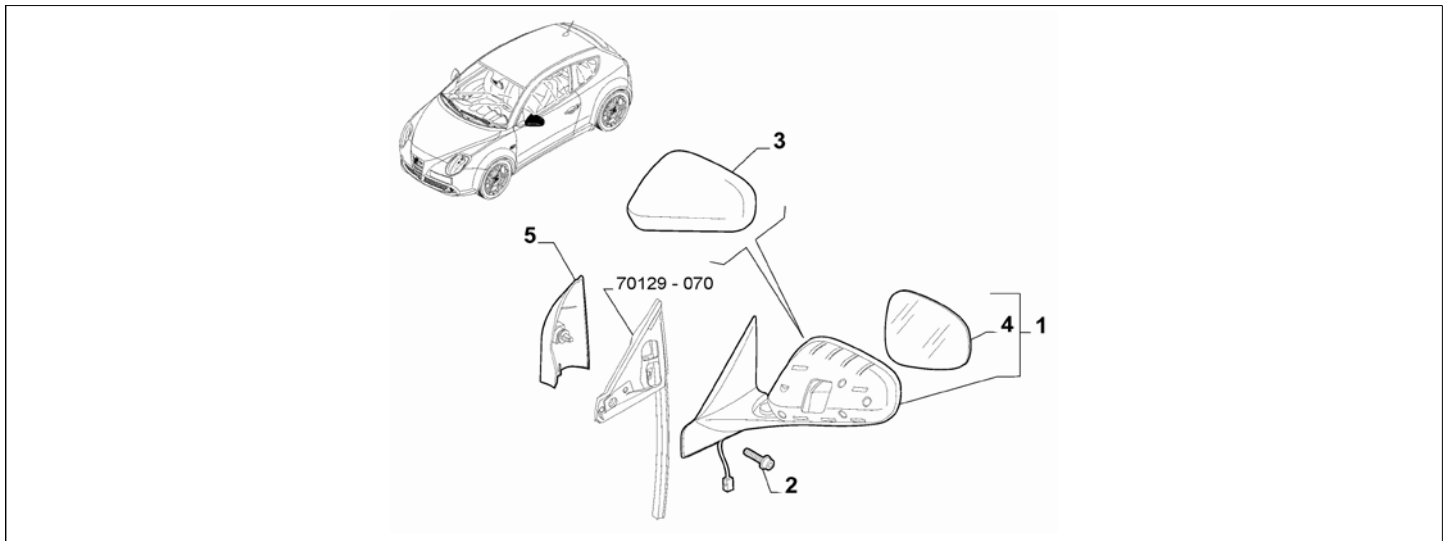

Legend	
347	RAIN SENSOR
410	INTERNAL ELECTROCHROMIC REARVIEW MIRRORS

Catalogue	MITO 2013-2018	
Category	24.8 REARVIEW MIRRORS	
Var.	01	LHD
Rev.	00	

Part Num.	Description	Compatibility	Modif.	Qty	Notes	Col.	Reman.
1	156101713	REAR VIEW MIRROR, RIGHT	I041+I441	C17992	1		
1	156106551	REAR VIEW MIRROR, RIGHT	I041+I441+I5SF	D17992	1		
1	156101716	REAR VIEW MIRROR, RIGHT	441+I5SF	C17992	1		
1	156106554	REAR VIEW MIRROR, RIGHT	441+I5SF	D17992	1		
1	156101712	REAR VIEW MIRROR, RIGHT	041+I441	C17944	1		
1	156106550	REAR VIEW MIRROR, RIGHT	041+I441+I5SF	D17944	1		
1	156101718	REAR VIEW MIRROR, LEFT	041+I441	C17944	1		
1	156106558	REAR VIEW MIRROR, LEFT	041+I441+I5SF	D17944	1		
1	156101719	REAR VIEW MIRROR, LEFT	I041+I441	C17992	1		
1	156106560	REAR VIEW MIRROR, LEFT	I041+I441+I5SF	D17992	1		
1	156101722	REAR VIEW MIRROR, LEFT	441+I5SF	C17992	1		
1	156106563	REAR VIEW MIRROR, LEFT	441+I5SF	D17992	1		
1	156103353	REAR VIEW MIRROR, RIGHT	041+I441+5SF		1		
1	156103359	REAR VIEW MIRROR, LEFT	041+I441+5SF		1		
1	156103360	REAR VIEW MIRROR, LEFT	441+5SF		1		
2	15699801	SCREW			6		
3	156059788	CAP, RIGHT	I0C5+I4RR+I4SA+I4YD+I59A+I5C6+I5J8+I5J9+I64L+I80G+I88Q+976		1	WITH PRIMER	
3	156059788	CAP, RIGHT	I0C5+I4RR+4SA+I4YD+I59A+I5C6+I5J8+I5J9+I64L+I80G+I88Q		1	WITH PRIMER	
3	156059788	CAP, RIGHT	I4RR+I4YD+I59A+5C6+I5J8+I5J9+I80G		1	WITH PRIMER	
3	156085826	CAP, RIGHT	4RR+I4YD+I5J8+I5J9+I5C6		1	SATIN-FINISHED ICE CHROME	
3	156085825	CAP, RIGHT	I4RR+4YD+I5J8+I5J9+I5C6		1	SHINING CHROME	
3	156087327	CAP, RIGHT	I4RR+I4YD+5J8+I5J9+I5C6		1	SATIN-FINISHED TITANIUM	
3	156085823	CAP, RIGHT	I4RR+I4YD+I5J8+5J9+I5C6		1	MATT ANTHRACITE	
3	156059789	CAP, LEFT	I0C5+I4RR+I4SA+I4YD+I59A+I5C6+I5J8+I5J9+I64L+I80G+I88Q+976		1	WITH PRIMER	
3	156059789	CAP, LEFT	I0C5+I4RR+4SA+I4YD+I59A+I5C6+I5J8+I5J9+I64L+I80G+I88Q		1	WITH PRIMER	
3	156059789	CAP, LEFT	I4RR+I4YD+I59A+5C6+I5J8+I5J9+I80G		1	WITH PRIMER	
3	156085841	CAP, LEFT	4RR+I4YD+I5J8+I5J9+I5C6		1	SATIN-FINISHED ICE CHROME	
3	156085840	CAP, LEFT	I4RR+4YD+I5J8+I5J9+I5C6		1	SHINING CHROME	
3	156087328	CAP, LEFT	I4RR+I4YD+5J8+I5J9+I5C6		1	SATIN-FINISHED TITANIUM	
3	156085839	CAP, LEFT	I4RR+I4YD+I5J8+5J9+I5C6		1	MATT ANTHRACITE	
3	156109251	CAP, RIGHT	I88Q+80G		1		
3	156106670	CAP, RIGHT	I0C5+59A+I80G+I88Q		1	MIRON	