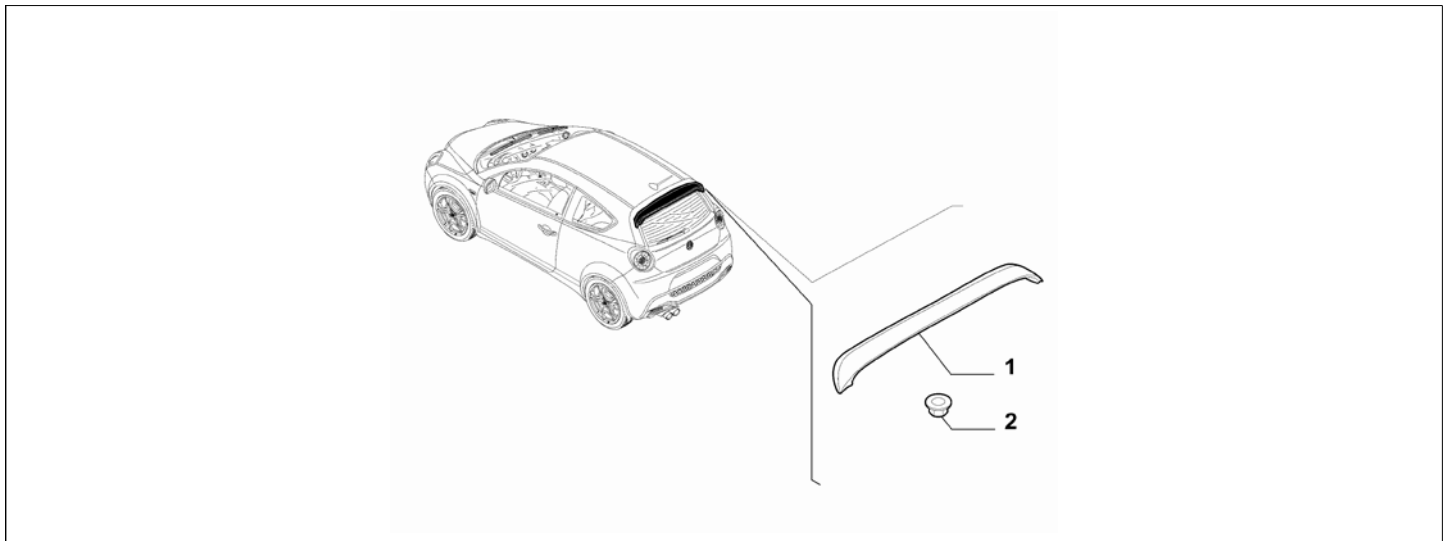

Catalogue	MITO 2013-2018	
Category	24.7 REAR SPOILER	
Var.	01	
Rev.	00	

Part Num.	Description	Compatibility	Modif.	Qty	Notes	Col.	Reman.
1	156088763 SPOILER	923		1			
2	14059114 NUT	923		2			

Legend	
923	REAR SPOILER FITTED