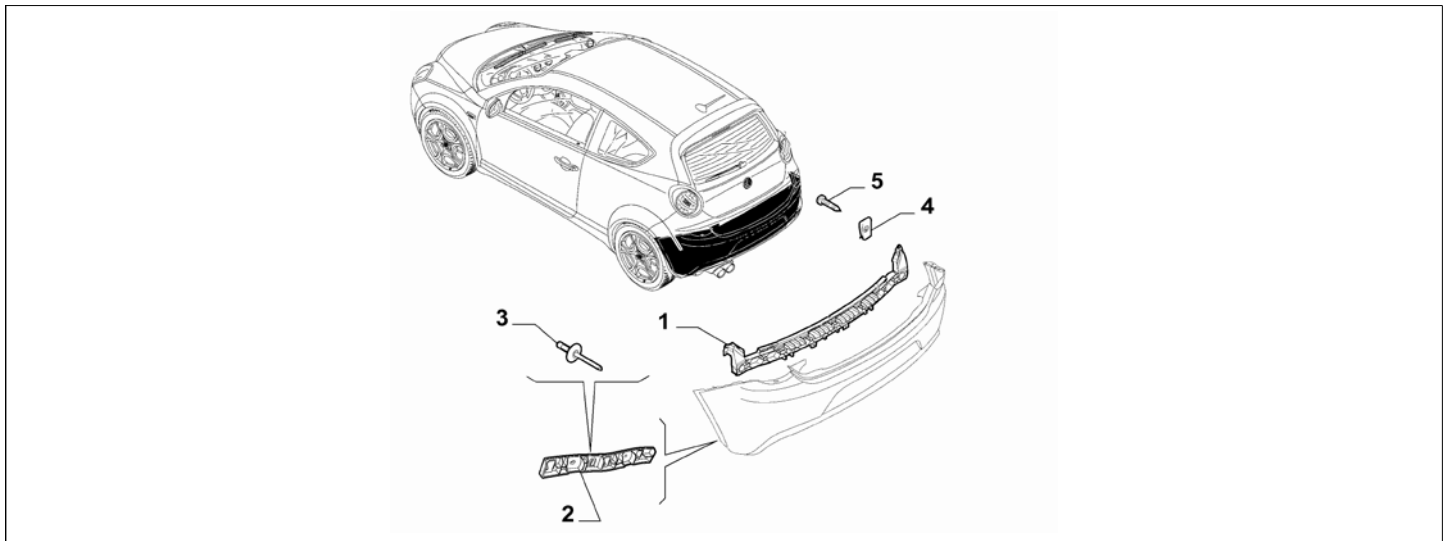

Catalogue	MITO 2013-2018	
Category	24.6 REAR BUMPER	
Var.	01	
Rev.	00	

Part Num.	Description	Compatibility	Modif.	Qty	Notes	Col.	Reman.
1	50508641 SUPPORT			1			
2	50510526 BRACKET, RIGHT			1			
2	50510527 BRACKET, LEFT			1			
3	51756626 RIVET			4			
4	14368974 BRACKET			3			
5	50548344 SCREW			6