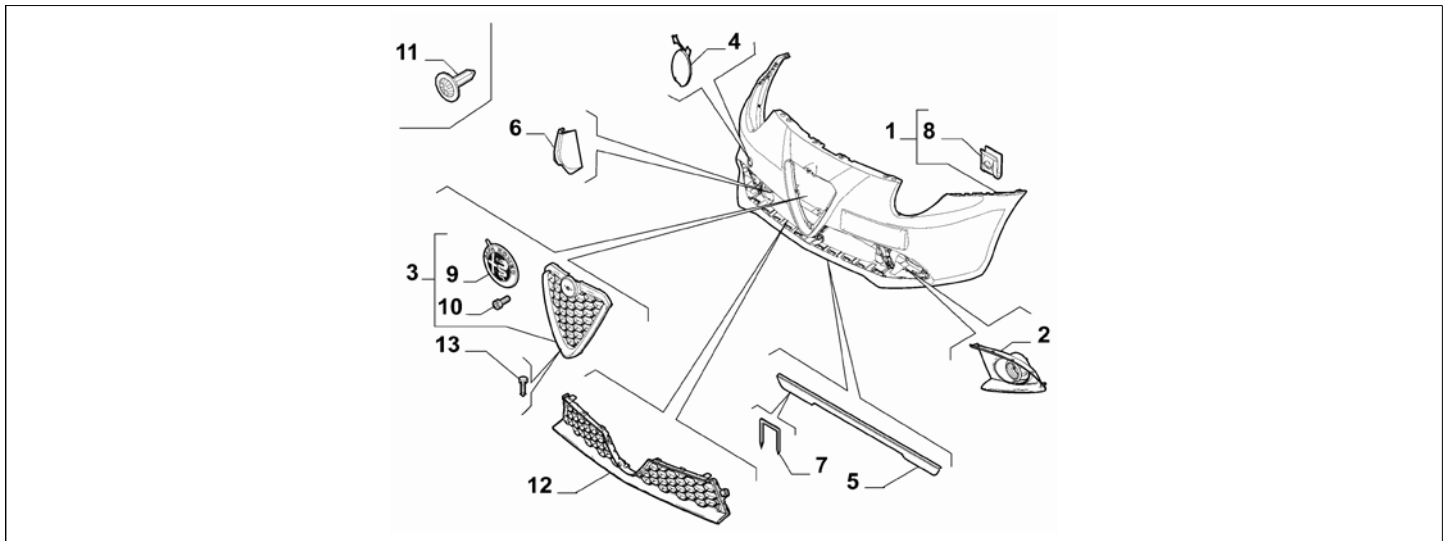

Catalogue	MITO 2013-2018	
Category	24.5 FRONT BUMPER	
Var.	03	MY16
Rev.	00	

Part Num.	Description	Compatibility	Modif.	Qty	Notes	Col.	Reman.
1	156129748 FRONT BUMPER			1	SUPPLIED WITH PRIMER		
2	156119186 ORNAMENT, RIGHT	I097		1			
2	156119187 ORNAMENT, LEFT	I097		1			
2	156116235 ORNAMENT, RIGHT	097+59A		1			
2	156116239 ORNAMENT, LEFT	097+59A		1			
2	156116235 ORNAMENT, RIGHT	097+10C5+0LU		1			
2	156116239 ORNAMENT, LEFT	097+10C5+0LU		1			
2	156119179 ORNAMENT, RIGHT	I59A+097+10C5		1			
2	156119182 ORNAMENT, LEFT	I59A+097+10C5		1			
2	156139038 ORNAMENT, RIGHT	097+0C5+I59A+(LL0, LL2)	C23348	1			
2	156139039 ORNAMENT, LEFT	097+0C5+I59A+(LL0, LL2)	C23348	1			
2	156145308 ORNAMENT, RIGHT	0YA		1			
2	156145306 ORNAMENT, LEFT	0YA		1			
3	156114850 GRILL	I0C5+I59A		1			
3	156114853 GRILL	I0C5+59A		1			
3	156139045 GRILL	0C5+10LU+I59A		1			
4	156129749 PLUG	I4SA		1	SUPPLIED WITH PRIMER		
5	50516271 SPOILER			1			
6	50539804 PROTECTION, RIGHT			1			
6	50539805 PROTECTION, LEFT			1			
7	46768065 CLIP			10			
8	14368974 BRACKET			6			
9	50541293 ORNAMENT			1			
10	14304124 SCREW			1			
11	15534509 SCREW, N10X16			1			
12	156119184 GRILL			1			
13	13287877 SCREW			5			

Legend	
097	FOG LIGHT
0C5	CARBON KIT
0LU	KIT CARBON BASE
0YA	FOG LAMP BEZEL IN RED
4SA	PAINT EXTRA SERIES 3