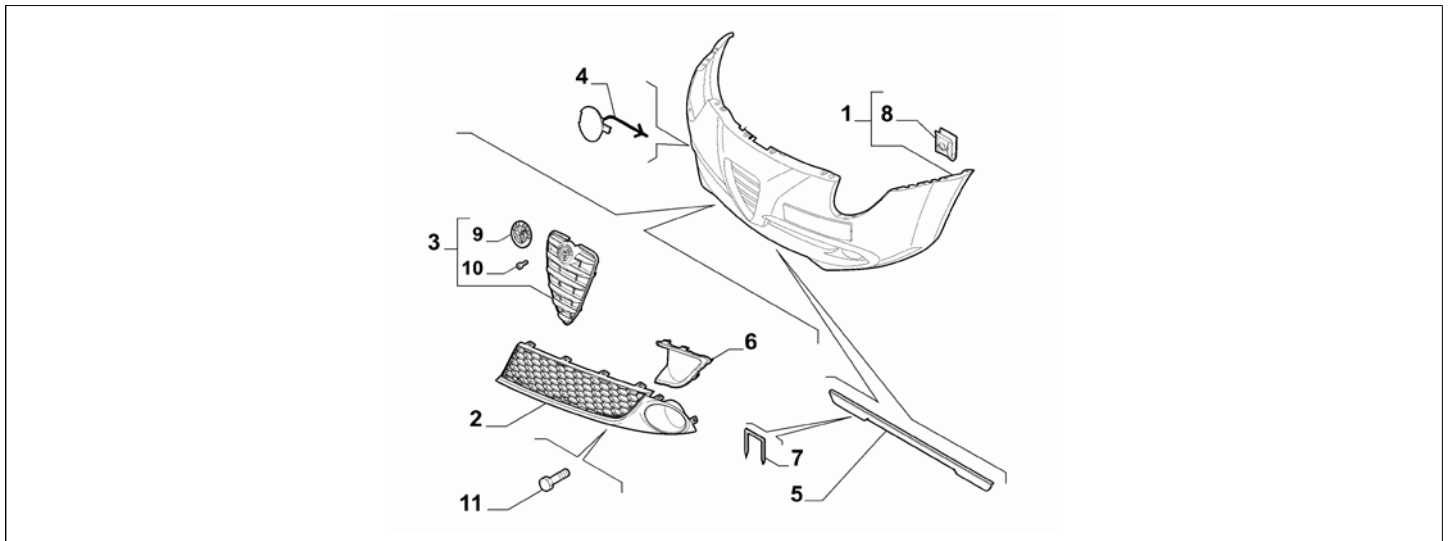

Catalogue	MITO 2013-2018	
Category	24.5 FRONT BUMPER	
Var.	02	MYNO + (LL1, LL5)
Rev.	00	

Part Num.	Description	Compatibility	Modif.	Qty	Notes	Col.	Reman.
1	156099268 FRONT BUMPER	I4SA		1	BLACK PLASTIC		
1	71777568 FRONT BUMPER	I4SA		1	SUPPLIED WITH PRIMER		
1	71777568 FRONT BUMPER	4SA		1	SUPPLIED WITH PRIMER		
2	156099904 GRILL, RIGHT			1			
2	156099906 GRILL, LEFT			1			
3	156102092 GRILL	I4TV+I59A+I5SF		1			
3	156106643 GRILL	I4TV+59A+I5SF		1			
4	156084391 PLUG			1			
5	50516271 SPOILER			1			
6	50514919 CONVEYOR, RIGHT			1			
6	50514920 CONVEYOR, LEFT			1			
7	46768065 CLIP			10			
8	14368974 BRACKET			6			
9	52010408 MAKE MEDALLION			1			
10	14304124 SCREW			1			
11	15534509 SCREW, N10X16			1			

Legend	
4SA	PAINT EXTRA SERIES 3
4TV	BUMPERS EXTRA SERIES 3 [BUMBER EXTRA SERIES 3]
59A	ESTHETIC KIT
5SF	SPECIFIC FOR SASO MARKET
LL1	TRIM LEVEL:VELOCE - QUADRIFOGLIO VERDE
LL5	TRIM LEVEL:SBK
MYNO	MODEL YEAR:MISSING