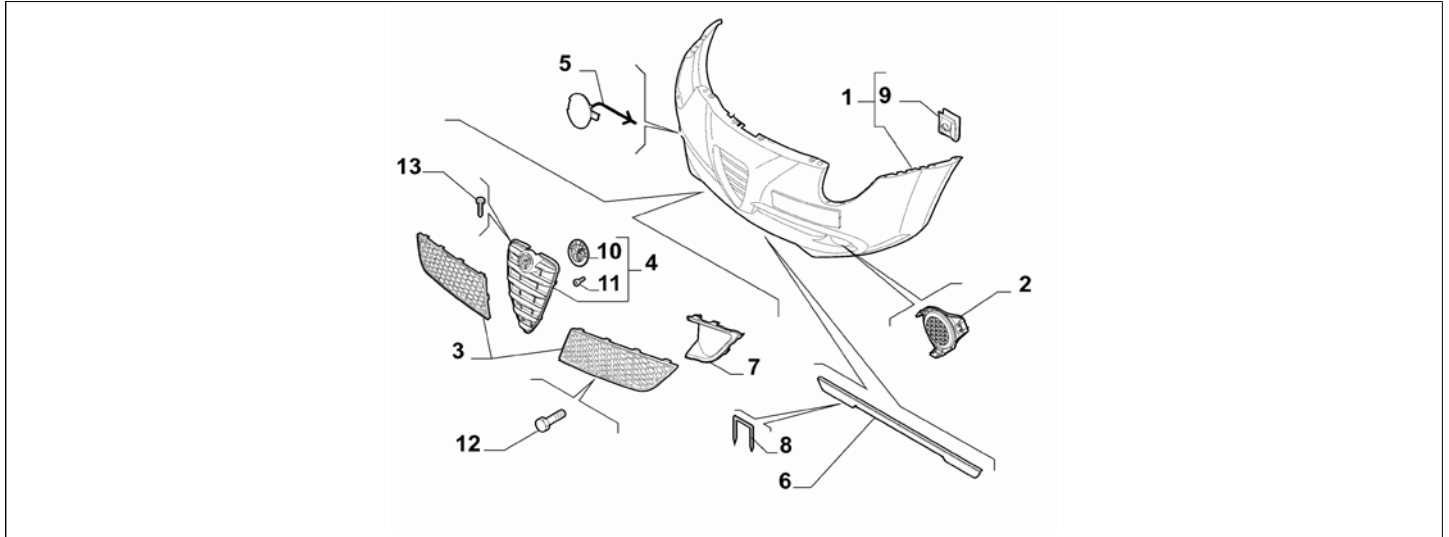

Catalogue	MITO 2013-2018	
Category	24.5 FRONT BUMPER	
Var.	01	MYNO + (LL0, LL2, LL4)
Rev.	00	

Part Num.	Description	Compatibility	Modif.	Qty	Notes	Col.	Reman.
1	71777562 FRONT BUMPER			1			
2	156087796 PLUG, RIGHT			1			
2	156087799 PLUG, LEFT			1			
3	156084787 GRILL, RIGHT			1			
3	156084788 GRILL, LEFT			1			
4	156099940 GRILL	5SF		1			
4	156102092 GRILL	15SF		1			
4	156106643 GRILL	59A+15SF+14TV		1			
5	156084391 PLUG			1			
6	50516271 SPOILER			1			
7	50514919 CONVEYOR, RIGHT			1			
7	50514920 CONVEYOR, LEFT			1			
8	46768065 CLIP			10			
9	14368974 BRACKET			6			
10	46558973 MAKE MEDALLION	5SF		1			
10	52010408 MAKE MEDALLION	15SF		1			
10	50531070 MAKE MEDALLION	59A+15SF+14TV		1			
11	14304124 SCREW	5SF		1			
12	15534509 SCREW, N10X16			4			
13	13287877 SCREW, M5X12			4			