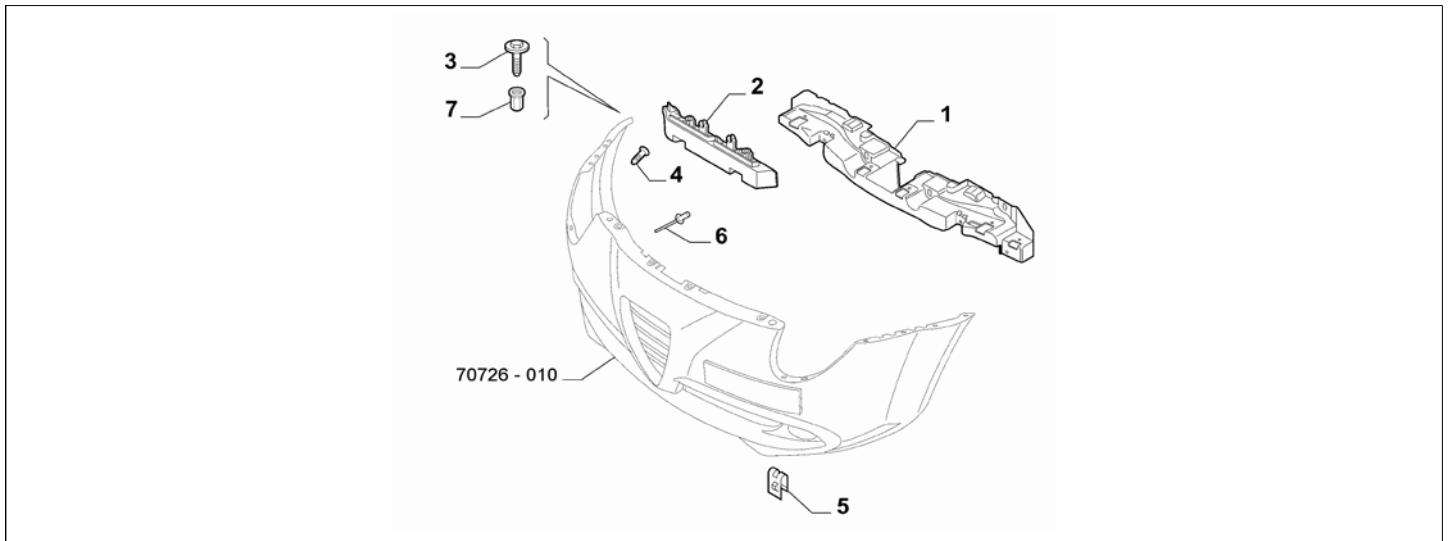

Catalogue	MITO 2013-2018	
Category	24.5 FRONT BUMPER	
Var.	01	
Rev.	00	

Part Num.	Description	Compatibility	Modif.	Qty	Notes	Col.	Reman.
1	50517633 CROSSRAIL			1			
2	50510294 BRACKET, RIGHT			1			
2	50510295 BRACKET, LEFT			1			
3	50548344 SCREW			10			
4	51810312 SCREW			6			
5	14189071 BRACKET, M6			3			
6	51756626 RIVET			4			
7	15624411 RIVET			2