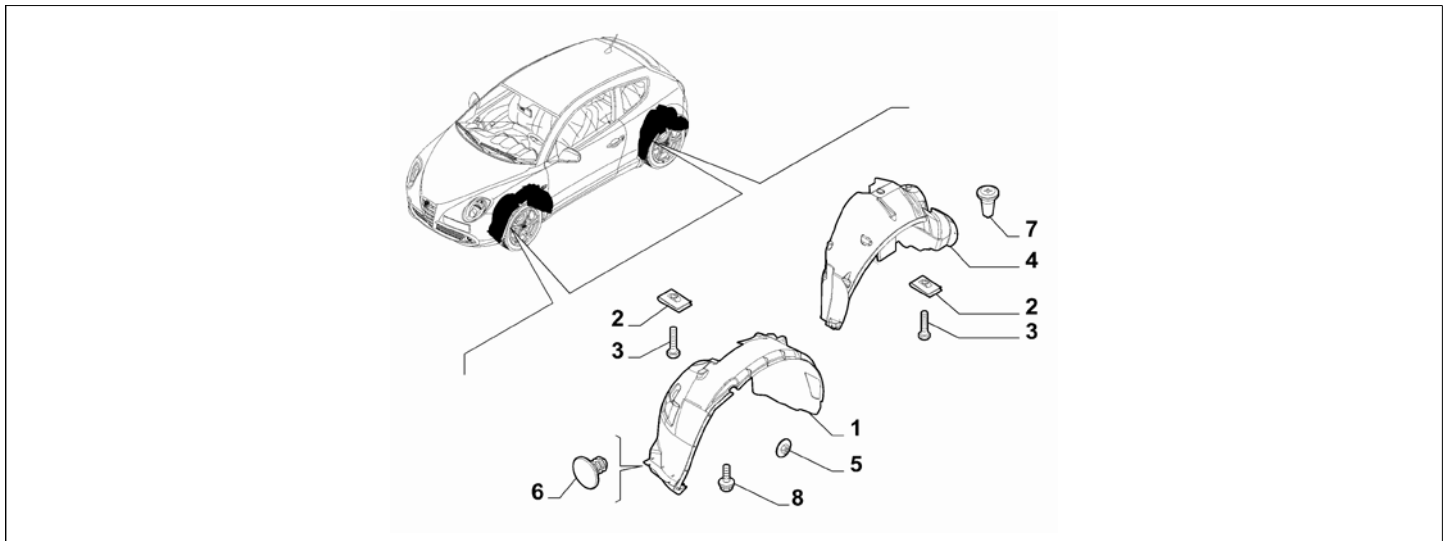

Catalogue	MITO 2013-2018	
Category	24.4 WHEEL ARCH PROTECTION	
Var.	01	
Rev.	00	

Part Num.	Description	Compatibility	Modif.	Qty	Notes	Col.	Reman.
1	50516276	PROTECTION, FRONT RIGHT		1			
1	50516274	PROTECTION, FRONT LEFT		1			
2	14368974	BRACKET		6			
3	15534507	SCREW, M10X16		16			
4	50508572	PROTECTION, REAR RIGHT		1			
4	50508574	PROTECTION, REAR LEFT		1			
5	50504884	NUT		12			
6	718115080	BUTTON		4			
7	46408953	PAD		2			
8	15532409	SCREW		2			

Catalogue	MITO 2013-2018	
Category	24.4 WHEEL ARCH PROTECTION	
Var.	01	
Rev.	00	

Part Num.	Description	Compatibility	Modif.	Qty	Notes	Col.	Reman.
1	51839986	PROTECTION	1.3D	1			
1	51839986	PROTECTION	1.4+TURBO+, I4MJ	1			
2	15534507	SCREW, 10X16	1.3D, 1.4+TURBO+I4MJ	1			
3	51834606	BUTTON	1.3D, 1.4+TURBO+I4MJ	1			
4	52061677	PAD	536+875CC	3			

Legend	
4MJ	SPECIFIC FOR LIGHT TROPICAL MARKET
536	UNDER FLOOR PROTECTION
TURBO	(ASPIRATED/TURBO):TURBO
875CC	HORSE POWER (MARKET):875
1.3D	HORSE POWER (MARKET):
1.4	HORSE POWER (MARKET):1370
19680	NEW RH FRONT AERODYNAMIC GUARD [DAT 15/04/2016]