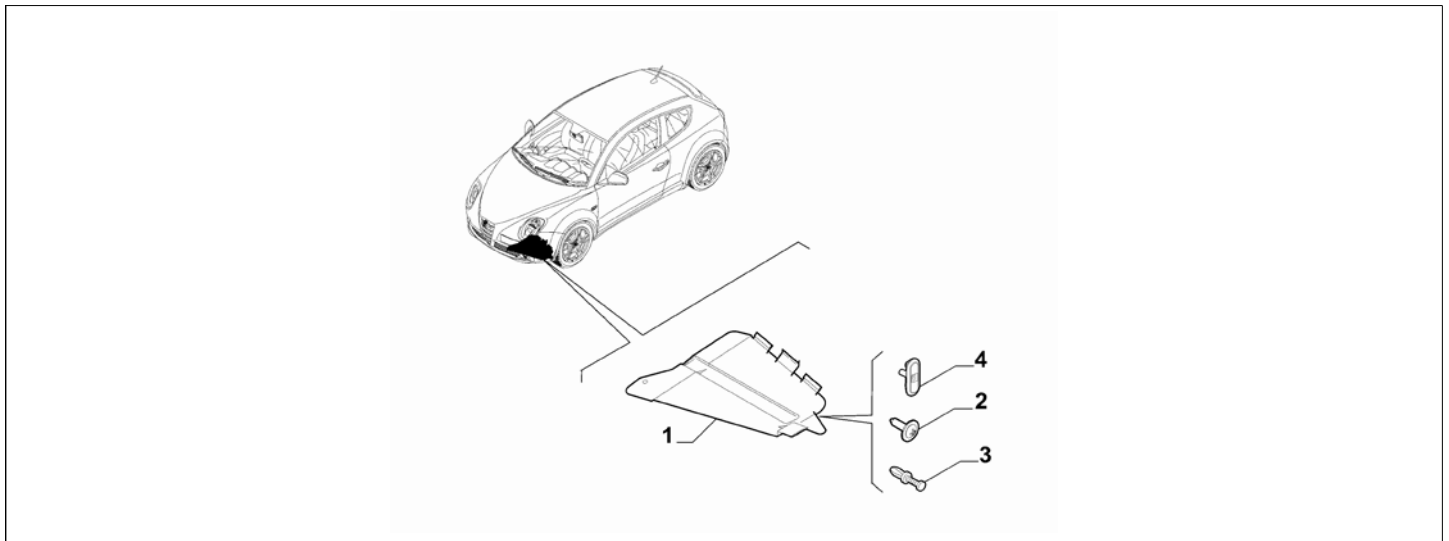

Catalogue	MITO 2013-2018	
Category	24.4 WHEEL ARCH PROTECTION	
Var.	01	
Rev.	00	

Part Num.	Description	Compatibility	Modif.	Qty	Notes	Col.	Reman.
1	50516276	PROTECTION, FRONT RIGHT		1			
1	50516274	PROTECTION, FRONT LEFT		1			
2	14368974	BRACKET		6			
3	15534507	SCREW, M10X16		16			
4	50508572	PROTECTION, REAR RIGHT		1			
4	50508574	PROTECTION, REAR LEFT		1			
5	50504884	NUT		12			
6	718115080	BUTTON		4			
7	46408953	PAD		2			
8	15532409	SCREW		2			

Catalogue	MITO 2013-2018	
Category	24.4 WHEEL ARCH PROTECTION	
Var.	01	
Rev.	00	

Part Num.	Description	Compatibility	Modif.	Qty	Notes	Col.	Reman.
1	51839986	PROTECTION	1.3D	1			
1	51839986	PROTECTION	1.4+TURBO+, I4MJ	1			
2	15534507	SCREW, 10X16	1.3D, 1.4+TURBO+I4MJ	1			
3	51834606	BUTTON	1.3D, 1.4+TURBO+I4MJ	1			
4	52061677	PAD	536+875CC	3			