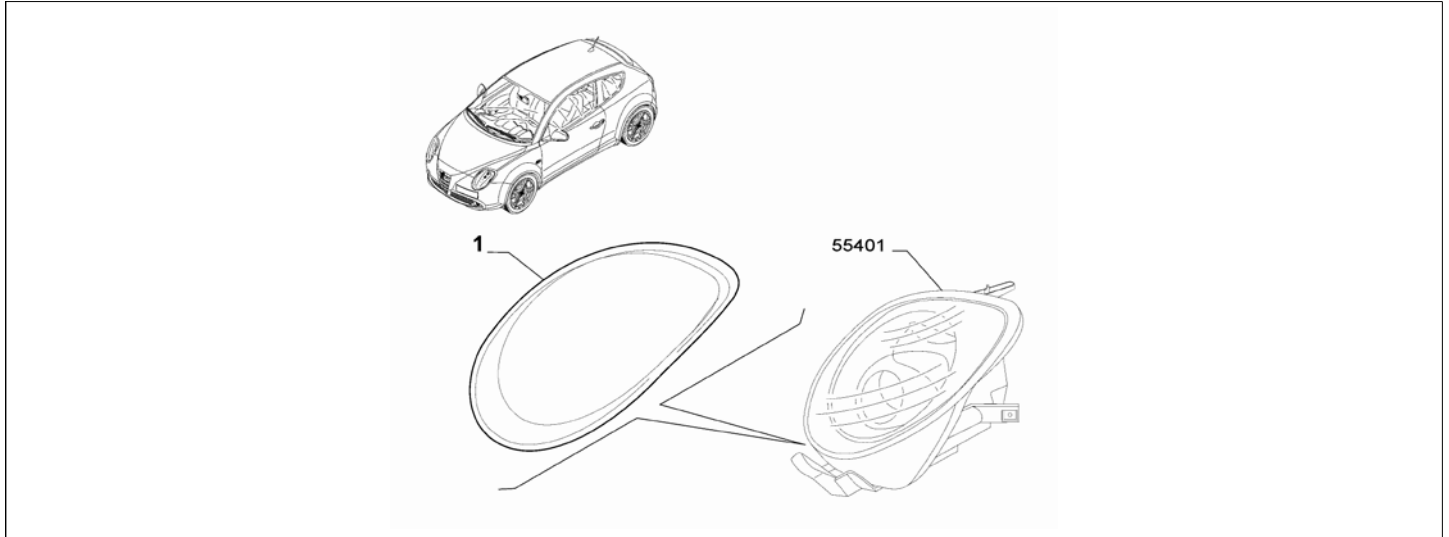

Catalogue	MITO 2013-2018	
Category	24.1 OUTER TRIM MOULDINGS	
Var.	01	
Rev.	00	

Part Num.	Description	Compatibility	Modif.	Qty	Notes	Col.	Reman.
1	156087316	FRAME, LEFT	5D9	1	SATIN-FINISHED TITANIUM		
1	156087326	FRAME, RIGHT	5D9	1	SATIN-FINISHED TITANIUM		
1	156085847	FRAME, LEFT	5DA	1	MATT ANTHRACITE		
1	156085843	FRAME, RIGHT	5DA	1	MATT ANTHRACITE		
1	156085849	FRAME, LEFT	5DC	1	SATIN-FINISHED ICE CHROME		
1	156085845	FRAME, RIGHT	5DC	1	SATIN-FINISHED ICE CHROME		
1	156085753	FRAME, LEFT	5IG	1	BLACK		
1	156085740	FRAME, RIGHT	5IG	1	BLACK		
1	156085848	FRAME, LEFT	5DB	1	BRIGHT CHROMED		
1	156085844	FRAME, RIGHT	5DB	1	BRIGHT CHROMED		
1	156106672	FRAME, LEFT	59A	1	MIRON		
1	156106673	FRAME, RIGHT	59A	1	MIRON		
1	156106672	FRAME, LEFT	0C5	1	MIRON		
1	156106673	FRAME, RIGHT	0C5	1	MIRON		

Legend	
0C5	CARBON KIT
59A	ESTHETIC KIT
5D9	AESTHETIC KIT 4
5DA	AESTHETIC KIT 5
5DB	AESTHETIC KIT 6
5DC	AESTHETIC KIT 7
5IG	FRAMES 2