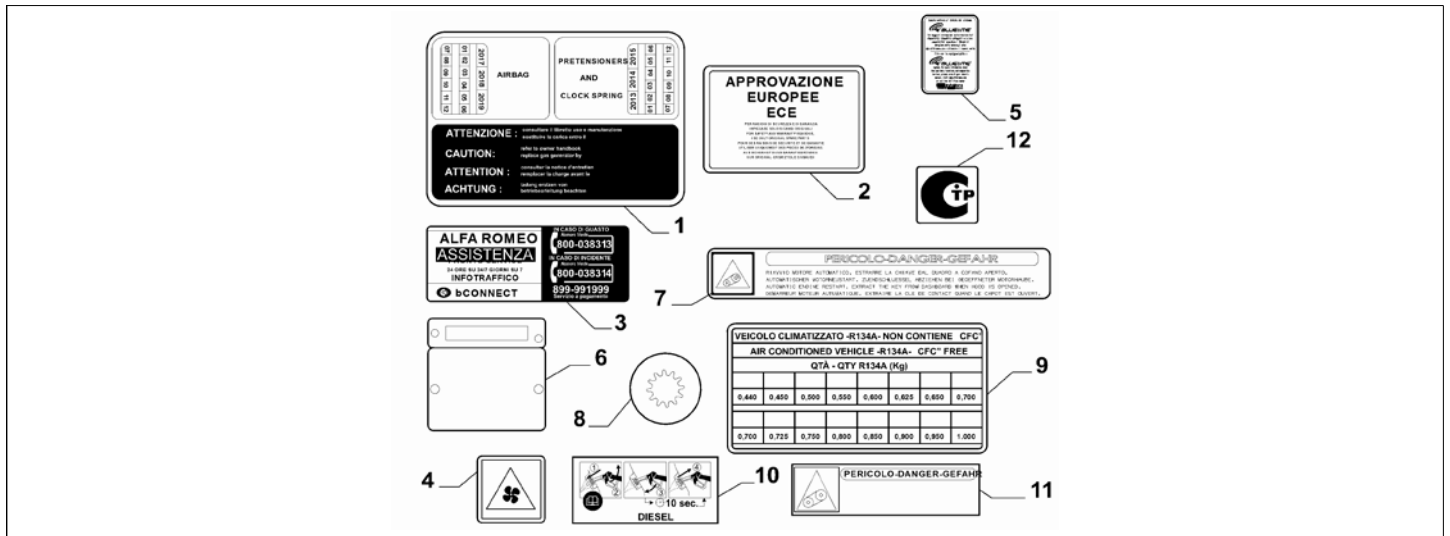

Catalogue	MITO 2013-2018	
Category	24.10 IDENTIFICATION PLATES AND STICKERS	
Var.	01	
Rev.	00	

Part Num.	Description	Compatibility	Modif.	Qty	Notes	Col.	Reman.
1	11178190	PLATE, AIR BAG			1		
2	11293580	PLATE	LPG		1		
3	11295470	PLATE	6HQ		1		
4	46456899	PLATE			1		
5	50528718	PLATE	5SF		1		
5	50525473	PLATE	518		1		
6	50517635	PLATE	556		1		
7	50528830	PLATE	5SF		1		
7	50527582	PLATE	518		1		
7	51853677	PLATE	!518+S/S+!5SF+!7UY		1		
8	52002282	PLATE	7UY		1		
8	50525473	PLATE	518		1		
9	11262580	PLATE	+025, +140		1		
10	11472080	PLATE	PETROL+AM00+7UY		1		
10	11472180	PLATE	DIESEL+AM00+7UY		1		
11	50533996	PLATE	5SF		1		
11	50533996	PLATE	S/S+7UY		1		
12	11570480	PLATE	518		1		

Legend	
025	AIR CONDITIONER 1
140	CLIMATE CONTROL 2
LPG	LPG FUELING (ITALY STANDARD)
518	RUSSIA KIT
556	SPECIFIC PLATE
S/S	STOP&START
5SF	SPECIFIC FOR SASO MARKET
6HQ	PLATE OF ASSISTANCE
7UY	TURKISH LANGUAGE PLATES
AM00	MARKET VERSION:ITALY/CENTRAL EUROPE
PETROL	FUEL:PETROL
DIESEL	FUEL:DIESEL