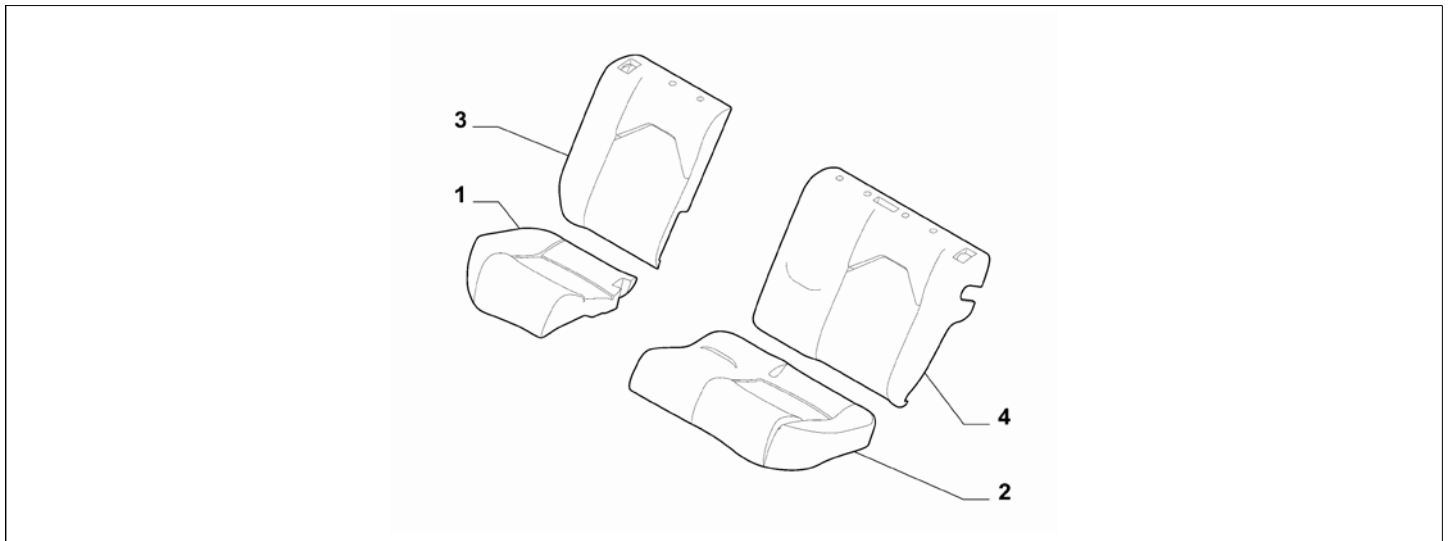

Catalogue	MITO 2013-2018	
Category	23.5 REAR SEAT LINING	
Var.	04	MY16 + 60K
Rev.	00	

Part Num.	Description	Compatibility	Modif.	Qty	Notes	Col.	Reman.
1	6500019086	CUSHION LINING		01		SEDTS-846/B	
1	6500020265	CUSHION LINING		01		SEDTS-665/F	
1	6500021480	CUSHION LINING		01		SEDCC-810/B	
1	6500032581	CUSHION LINING		01		SEDCC-811/B	
1	71769237	CUSHION LINING	212, 211	01		SEDPL-808	
1	71769249	CUSHION LINING	212, 211	01		SEDPL-127	
1	71769261	CUSHION LINING	212, 211	01		SEDPL-784	
2	6500019186	CUSHION LINING		01		SEDTS-846/B	
2	6500020365	CUSHION LINING		01		SEDTS-665/F	
2	6500021580	CUSHION LINING		01		SEDCC-810/B	
2	6500032681	CUSHION LINING		01		SEDCC-811/B	
2	71769238	CUSHION LINING	212, 211	01		SEDPL-808	
2	71769250	CUSHION LINING	212, 211	01		SEDPL-127	
2	71769262	CUSHION LINING	212, 211	01		SEDPL-784	
3	6500019386	BACK LINING	IAM23	01		SEDTS-846/B	
3	6500031386	BACK LINING	AM23	01		SEDTS-846/B	
3	6500020565	BACK LINING	IAM23	01		SEDTS-665/F	
3	6500031465	BACK LINING	AM23	01		SEDTS-665/F	
3	6500021780	BACK LINING	IAM23	01		SEDCC-810/B	
3	6500031580	BACK LINING	AM23	01		SEDCC-810/B	
3	6500032981	BACK LINING	IAM23	01		SEDCC-811/B