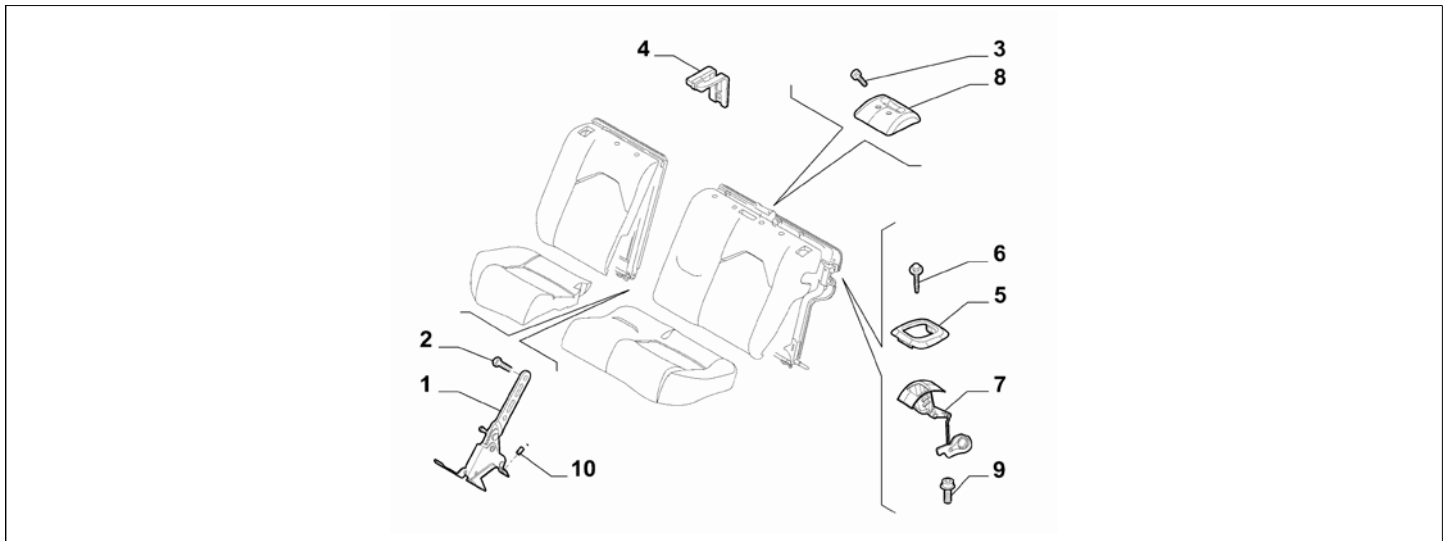

Catalogue	MITO 2013-2018	
Category	23.4 REAR SEAT	
Var.	02	60K
Rev.	00	

Part Num.	Description	Compatibility	Modif.	Qty	Notes	Col.	Reman.
1	55701615 VESSEL			01			
2	55702350 SCREW, M10X20			02			
3	46791580 SCREW			06			
4	185542780 ORNAMENT			02			
5	184698080 ORNAMENT			02			
6	51847795 SCREW			04			
7	185481080 VESSEL, RIGHT			01			
7	185480980 VESSEL, LEFT			01			
8	184653980 ORNAMENT			01			
9	46990517 SCREW			04			
10	55702251 BUSH			02			

Legend	
60K	5TH SEAT+SPLIT SEAT KIT