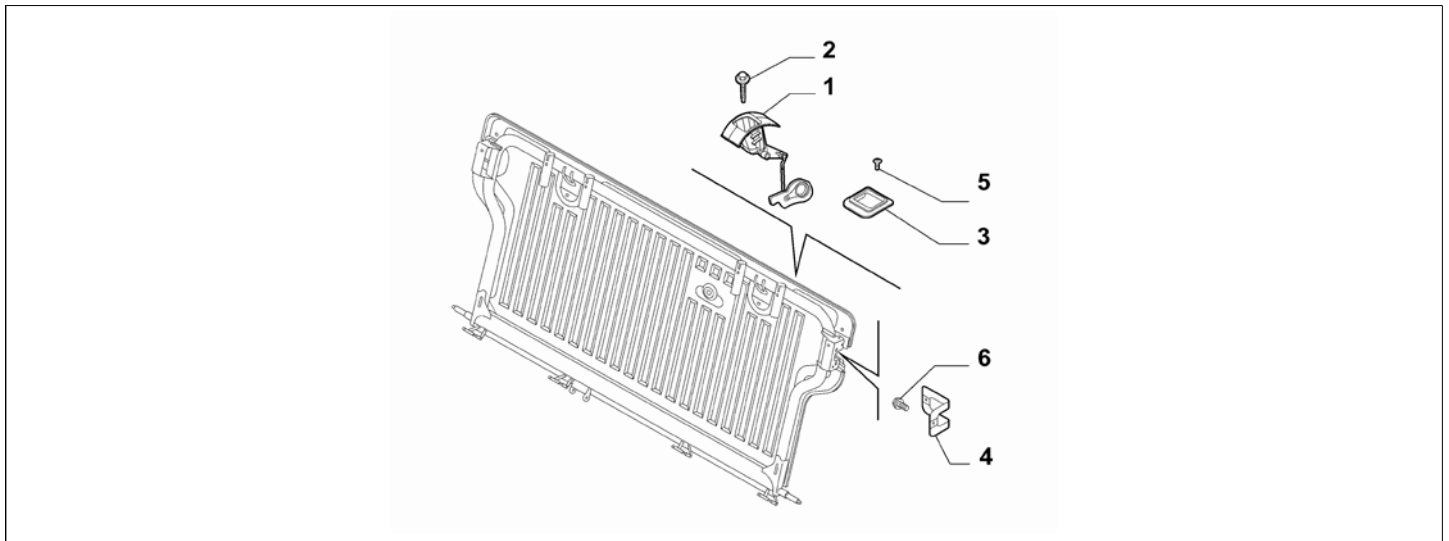

Catalogue	MITO 2013-2018	
Category	23.4 REAR SEAT	
Var.	01	!60K
Rev.	00	

Part Num.	Description	Compatibility	Modif.	Qty	Notes	Col.	Reman.
1	185481080	VESSEL, RIGHT		01			
1	185480980	VESSEL, LEFT		01			
2	51847795	SCREW		04			
3	184698080	ORNAMENT		02			
4	185542780	ORNAMENT		02			
5	46990517	SCREW		04			
6	46791580	SCREW		06			

Legend	
60K	5TH SEAT+SPLIT SEAT KIT