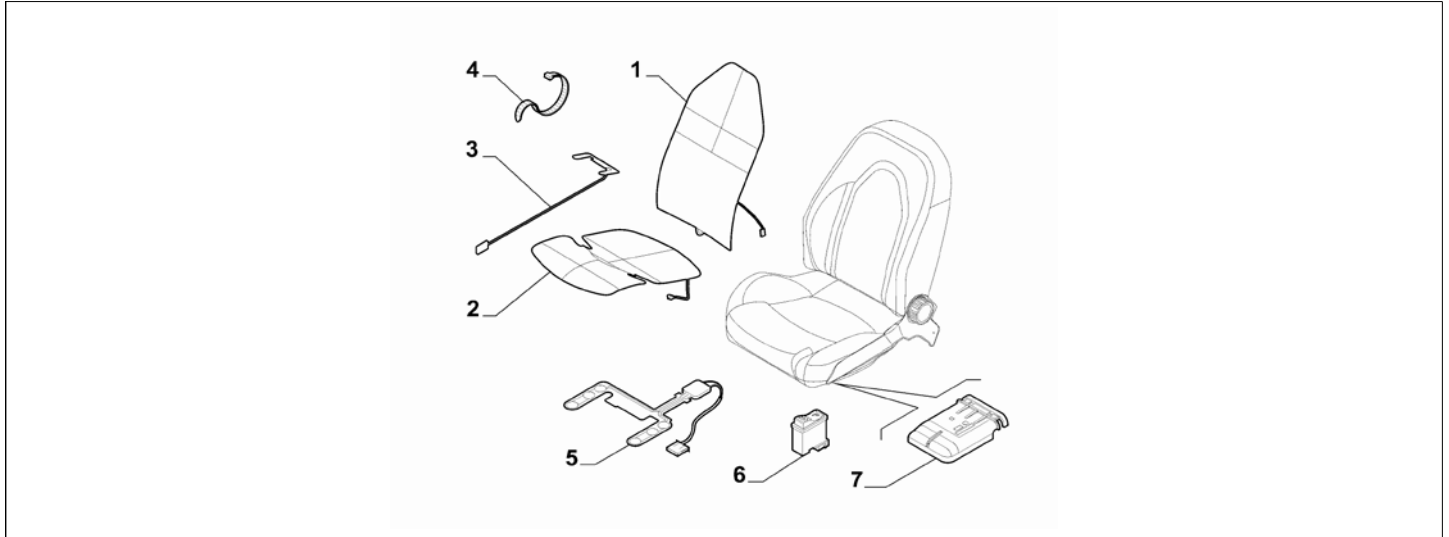

Catalogue	MITO 2013-2018	
Category	23.1 FRONT SEATS	
Var.	01	
Rev.	00	

Part Num.	Description	Compatibility	Modif.	Qty	Notes	Col.	Reman.
1	71752079 RESISTOR	452		02			
2	71752078 RESISTOR	452		02			
3	71752083 ELECTRIC CABLE	452		01			
3	71752080 ELECTRIC CABLE	452		01			
4	51722334 STRAP			01			
5	71769768 SENSOR, PASSENGER SEAT			01			
6	185500980 SWITCH			02			
7	184699600 COVER			02			

Legend	
452	2 FRONT HEATED SEATS