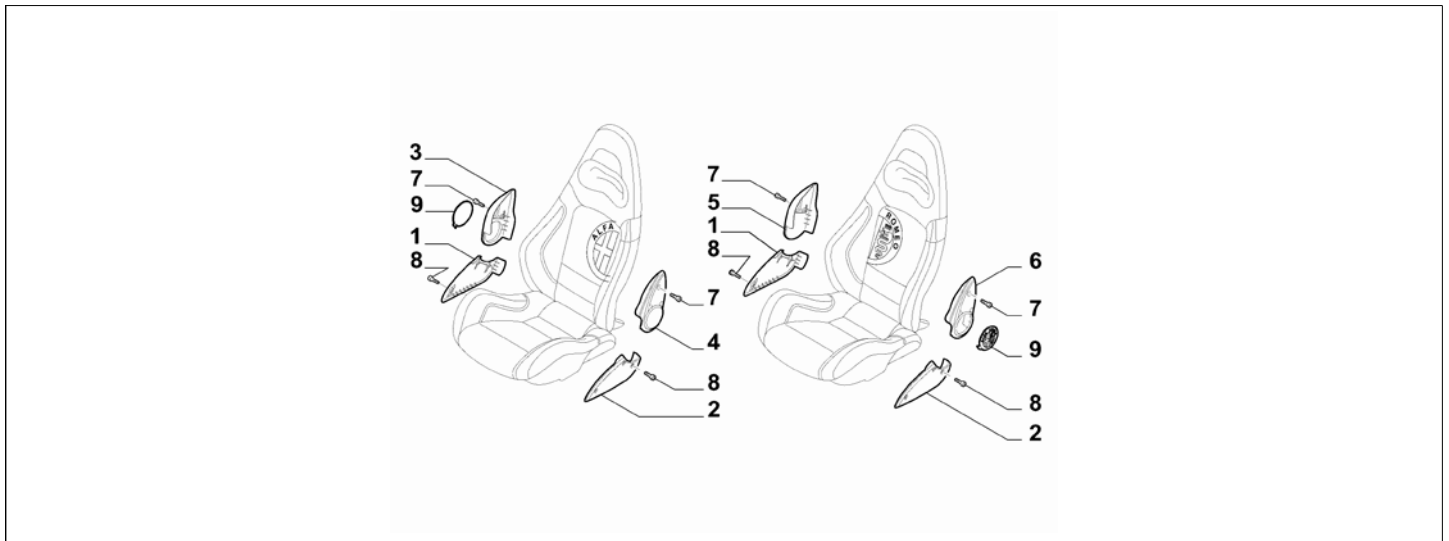

Catalogue	MITO 2013-2018	
Category	23.1 FRONT SEATS	
Var.	02	LL1 + 180, LL1 + 4MZ, LL2 + 180, LL5 + 4MZ, MY16 + 4MZ
Rev.	00	

Part Num.	Description	Compatibility	Modif.	Qty	Notes	Col.	Reman.
1	71771269 COVERING, RIGHT			02			
2	71771270 COVERING, LEFT			02			
3	71771268 COVERING, RIGHT RIGHT SEAT			01			
4	71771267 COVERING, LEFT RIGHT SEAT			01			
5	71771265 COVERING, RIGHT LEFT SEAT			01			
6	71771266 COVERING, LEFT LEFT SEAT			01			
7	71754454 SCREW			12			
8	71754455 SCREW			12			
9	71771271 COVERING	!MY16		02			
9	6000625515 COVERING	MY16		02	NEW ALFA ROMEO LOGO		

Legend	
180	SPORTS SEATS
4MZ	UPHOLSTERING EXTRA SERIES 6
LL1	TRIM LEVEL:VELOCE - QUADRIFOGLIO VERDE
LL2	TRIM LEVEL:DISTINCTIVE - SUPER (EX MOVE - EX ELEG.)
LL5	TRIM LEVEL:SBK
MY16	MODEL YEAR:MCA 2016