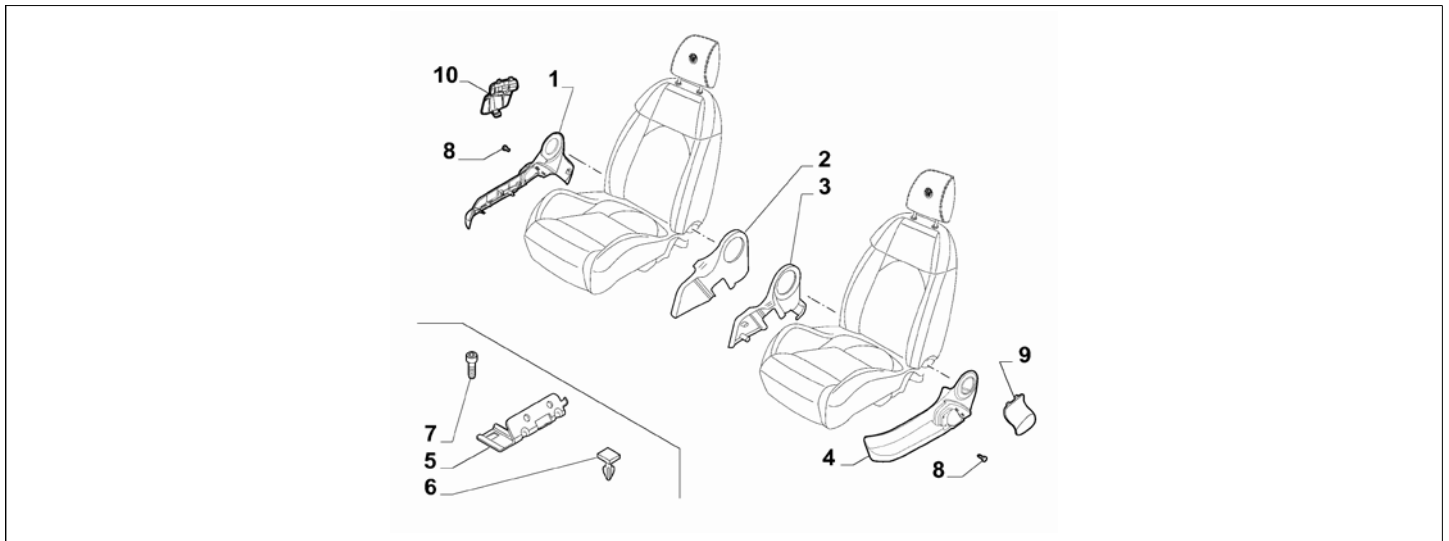

Catalogue	MITO 2013-2018	
Category	23.1 FRONT SEATS	
Var.	01	LL0, LL4, LL1 + !4MZ, LL1 + !180, LL2 + !180, LL5 + !4MZ
Rev.	00	

Part Num.	Description	Compatibility	Modif.	Qty	Notes	Col.	Reman.
1	184682780	COVERING, RIGHT RIGHT SEAT	RHD+!452		01		
1	184683780	COVERING, RIGHT RIGHT SEAT	LHD+!452		01		
1	185506180	COVERING, RIGHT RIGHT SEAT	452		01		
2	184683580	COVERING			01		
3	184683480	COVERING			01		
4	184682680	COVERING, LEFT LEFT SEAT	LHD+!452		01		
4	184683680	COVERING, LEFT LEFT SEAT	RHD+!452		01		
4	185506280	COVERING, LEFT LEFT SEAT	452		01		
5	50517461	BRACKET, RIGHT SEAT	452		01		
5	50517460	BRACKET, LEFT SEAT	452		01		
6	51761900	BUTTON			09		
7	46791580	SCREW			06		
8	46791580	SCREW			06		
9	184682880	PLUG, LEFT LEFT SEAT	LHD, RHD+!454		01		
9	184683080	PLUG, RIGHT RIGHT SEAT	RHD, LHD+!454		01		
10	184684080	PLUG, RIGHT RIGHT SEAT	LHD+!454		1		
10	184683880	PLUG, LEFT LEFT SEAT	RHD+!454		1		

Legend	
180	SPORTS SEATS
452	2 FRONT HEATED SEATS
454	PASSENGER SEAT WITH HEIGHT ADJUSTMENT
4MZ	UPHOLSTERING EXTRA SERIES 6
RHD	STEERING:RIGHT
LHD	STEERING:LEFT
LL0	TRIM LEVEL:PROGRESSION - MITO (EX ENERGY - EX BASIC)
LL1	TRIM LEVEL:VELOCE - QUADRIFOGLIO VERDE
LL2	TRIM LEVEL:DISTINCTIVE - SUPER (EX MOVE - EX ELEG.)
LL4	TRIM LEVEL:ESSENTIAL
LL5	TRIM LEVEL:SBK