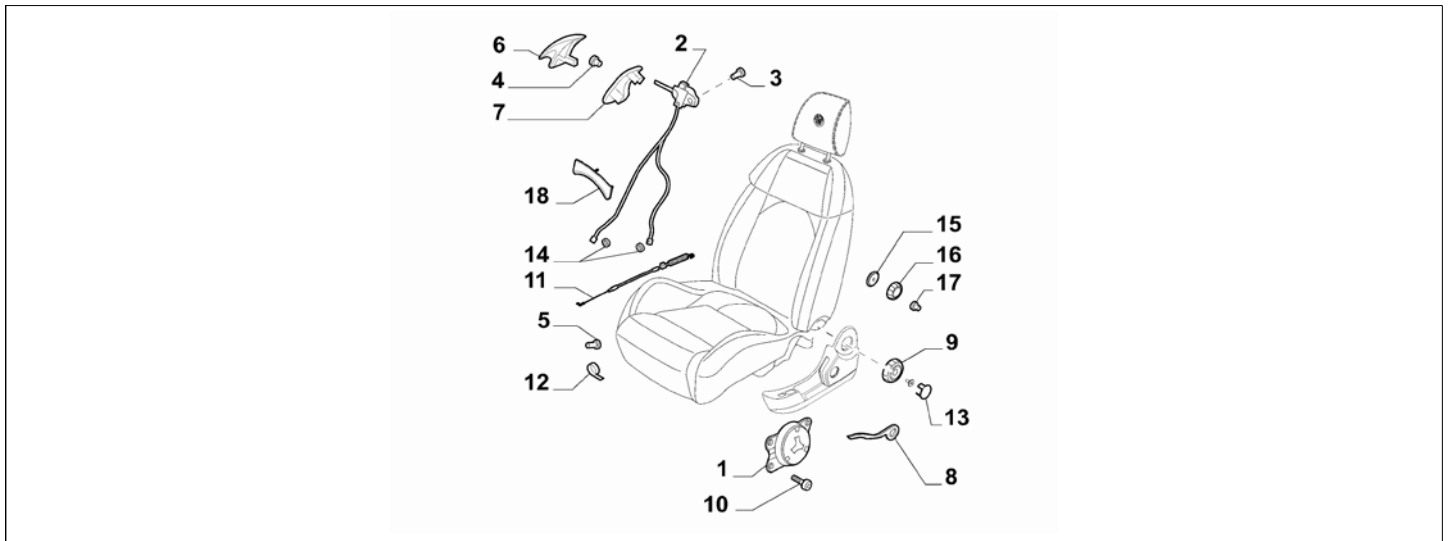

Catalogue	MITO 2013-2018	
Category	23.1 FRONT SEATS	
Var.	01	LL0, LL4, LL1 + !4MZ, LL1 + !180, LL2 + !180, LL5 + !4MZ
Rev.	00	

Part Num.	Description	Compatibility	Modif.	Qty	Notes	Col.	Reman.
1	55702629	GOVERNOR REGU_LATING ASSY, LEFT SEAT		01			
1	55702630	GOVERNOR REGU_LATING ASSY, RIGHT SEAT		01			
2	55703993	VESSEL, LEFT SEAT		01			
2	55703992	VESSEL, RIGHT SEAT		01			
3	46791580	SCREW		01			
4	51722280	RIVET		02			
5	55702350	SCREW		01			
6	184668680	LEVER		02			
7	184668780	ORNAMENT		02			
8	185550580	LEVER, LEFT SEAT		01			
8	185550680	LEVER, RIGHT SEAT		01			
9	184684280	KNOB		02			
10	51848964	SCREW		03			
11	55702371	ROD, LEFT SEAT		01			
11	55701767	ROD, RIGHT SEAT		01			
12	46832779	CLIP		01			
13	184684380	PLUG		02			
14	55703722	PLATE		02			
15	120578080	ORNAMENT, DRIVING SEAT		01			
16	185070680	KNOB, DRIVING SEAT		01			
17	185070780	PLUG, DRIVING SEAT		01			
18	51996724	SPACER		2			

Legend	
180	SPORTS SEATS
4MZ	UPHOLSTERING EXTRA SERIES 6
LL0	TRIM LEVEL:PROGRESSION - MITO (EX ENERGY - EX BASIC)
LL1	TRIM LEVEL:VELOCE - QUADRIFOGLIO VERDE
LL2	TRIM LEVEL:DISTINCTIVE - SUPER (EX MOVE - EX ELEG.)
LL4	TRIM LEVEL:ESSENTIAL
LL5	TRIM LEVEL:SBK