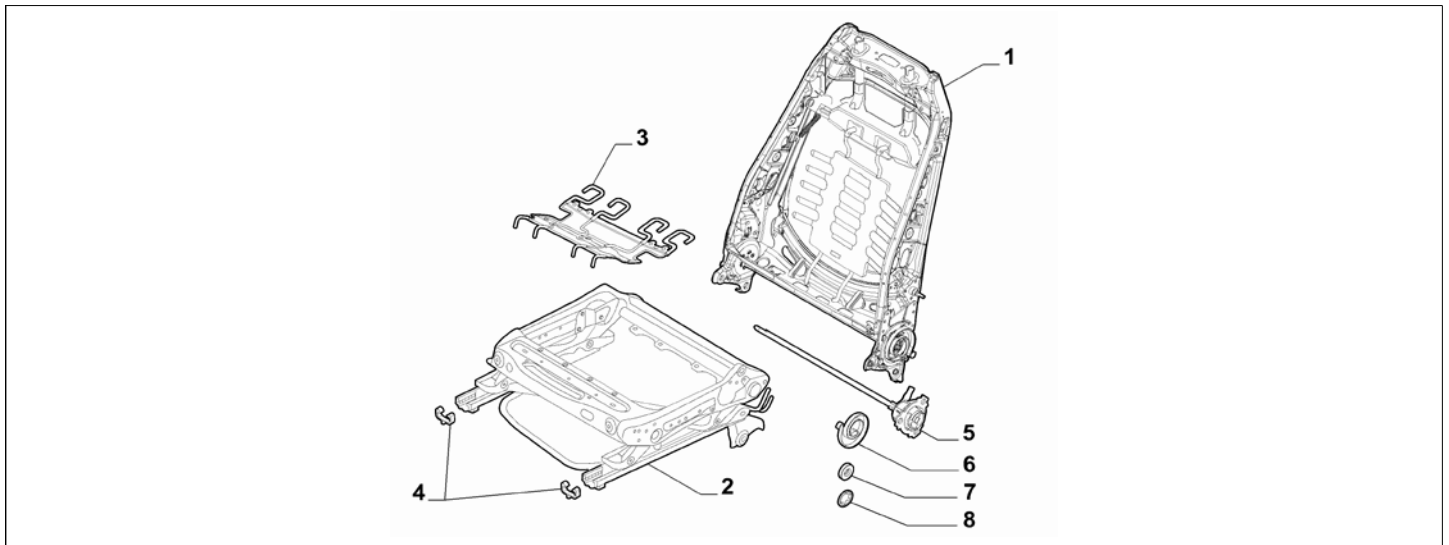

Catalogue	MITO 2013-2018	
Category	23.1 FRONT SEATS	
Var.	01	!(180, 4MZ)
Rev.	00	

Part Num.	Description	Compatibility	Modif.	Qty	Notes	Col.	Reman.
1	51951755	FRAMING, LEFT	!5ZG	01			
1	51951754	FRAMING, LEFT	5ZG	01			
1	51951757	FRAMING, RIGHT	!5ZG	01			
1	51951756	FRAMING, RIGHT	5ZG	01			
2	51865130	FRAMING, LEFT	LHD	01			
2	50513883	FRAMING, RIGHT	LHD	01			
2	51865129	FRAMING, RIGHT	RHD	01			
2	50514058	FRAMING, LEFT	RHD	01			
3	71752071	DIAPHRAGM		01			
4	47303109	COVERING		08			
5	55703384	ADJUSTING ROD		1			
6	55703377	SPRING		1			
7	46837420	PLATE		1			
8	46991803	PLATE		1			

Legend	
180	SPORTS SEATS
4MZ	UPHOLSTERING EXTRA SERIES 6
5ZG	FRONT SEATS WITH LUMBAR ADJUSTMENT
RHD	STEERING:RIGHT
LHD	STEERING:LEFT