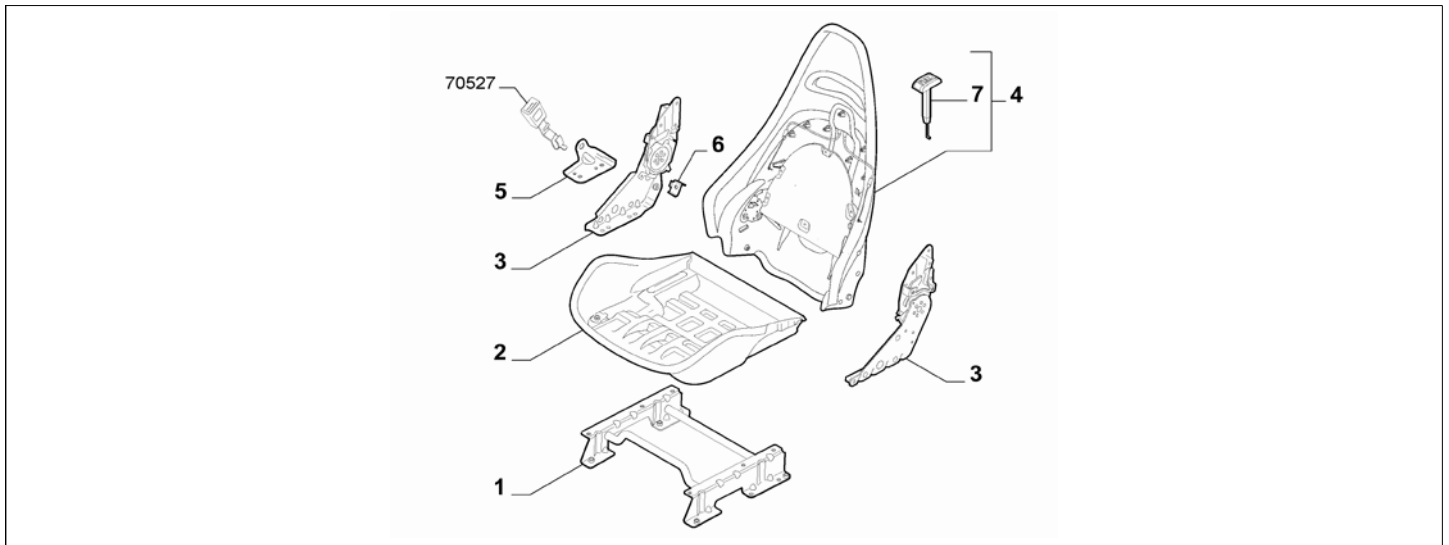

Catalogue	MITO 2013-2018	
Category	23.1 FRONT SEATS	
Var.	02	180, 4MZ
Rev.	00	

Part Num.	Description	Compatibility	Modif.	Qty	Notes	Col.	Reman.
1	71771263	FRAMING, LEFT		01			
1	71771262	FRAMING, RIGHT		01			
2	71771260	CUSHION		02			
3	71769705	ARTICULATION, LEFT		01			
3	71769706	ARTICULATION, RIGHT		01			
4	71771258	BACK, LEFT		01			
4	71771259	BACK, RIGHT		01			
5	71754445	BRACKET, LEFT		01			
5	71754477	BRACKET, RIGHT		01			
6	71754447	BRACKET, LEFT		01			
6	71754479	BRACKET, RIGHT		01			
7	71775639	HANDLE		02			

Legend	
180	SPORTS SEATS
4MZ	UPHOLSTERING EXTRA SERIES 6