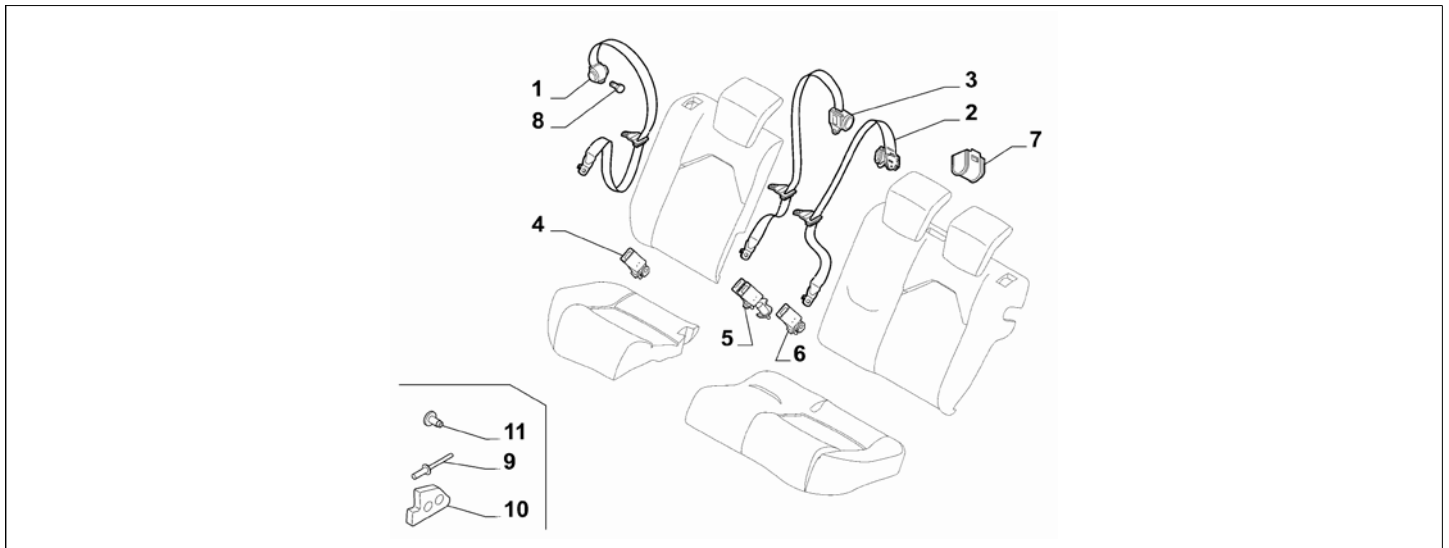

Catalogue	MITO 2013-2018	
Category	22.9 SEAT BELTS	
Var.	01	
Rev.	00	

Part Num.	Description	Compatibility	Modif.	Qty	Notes	Col.	Reman.
1	735547399 SAFETY BELT, RIGHT			1			
2	735547400 SAFETY BELT, LEFT			1			
3	71751470 SAFETY BELT, CENTRALE	60K		1			
4	156084659 BELT COUPLING PART, RIGHT			1			
5	156084657 BELT COUPLING PART, CENTRALE	60K		1			
5	156084657 BELT COUPLING PART	60K		1			
6	156084658 BELT COUPLING PART, LEFT			1			
7	51775842 BOOT			2			
8	46455728 SCREW			2			
9	11438591 RIVET			4			
10	51781459 BRACKET, RIGHT			1			
10	51781460 BRACKET, LEFT			1			
11	51763890 SCREW	!60K		1			
12	51755327 SCREW			2			

Legend	
60K	5TH SEAT+SPLIT SEAT KIT