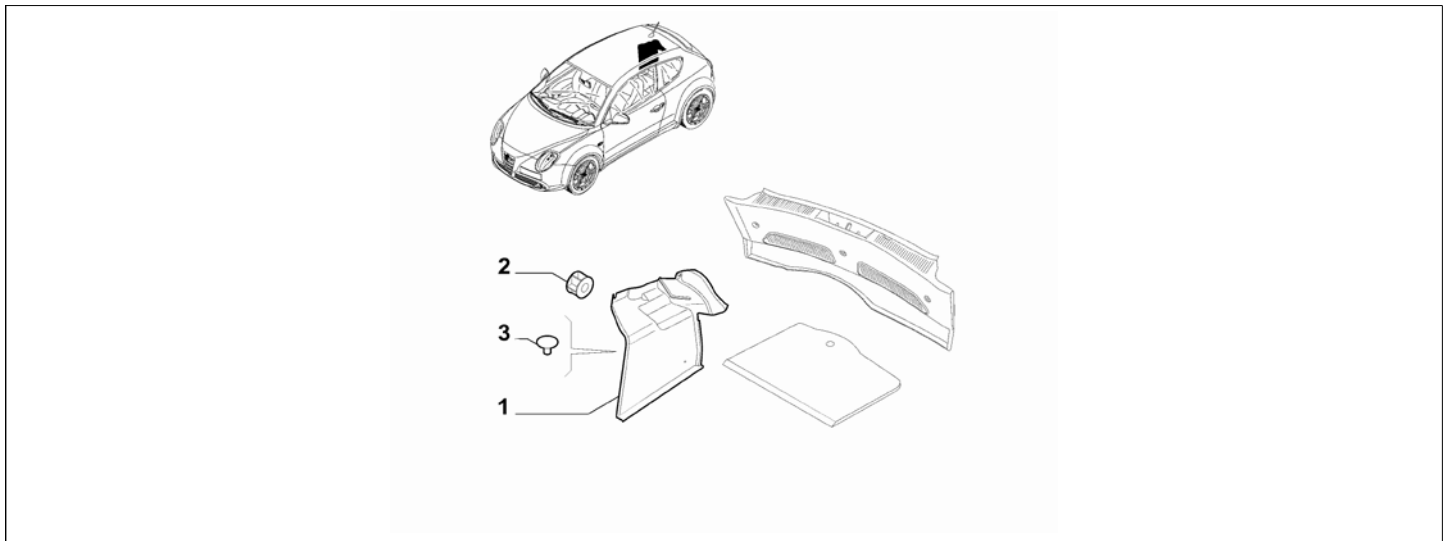

Catalogue	MITO 2013-2018	
Category	22.8 BOOT INTERNAL TRIM	
Var.	01	
Rev.	00	

Part Num.	Description	Compatibility	Modif.	Qty	Notes	Col.	Reman.
1	156083189 COVERING, RIGHT	!912		1			
1	156083190 COVERING, RIGHT	912		1			
1	156083193 COVERING, LEFT	!002		1			
1	156083194 COVERING, LEFT	002		1			
2	51789849 PAD			2			
3	735266957 BUTTON			2			