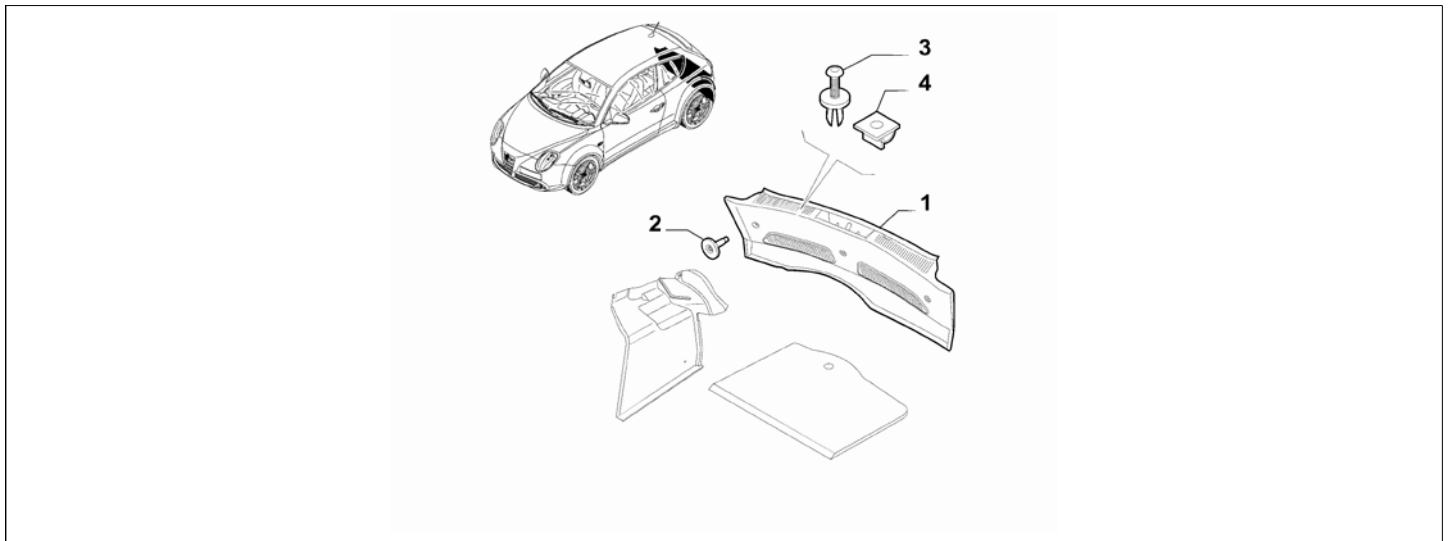

Catalogue	MITO 2013-2018	
Category	22.8 BOOT INTERNAL TRIM	
Var.	01	
Rev.	00	

Part Num.	Description	Compatibility	Modif.	Qty	Notes	Col.	Reman.
1	156083141 COVERING			1			
2	51810312 SCREW			1			
3	82421028 BUTTON			3			
4	4334196 PLUG			2