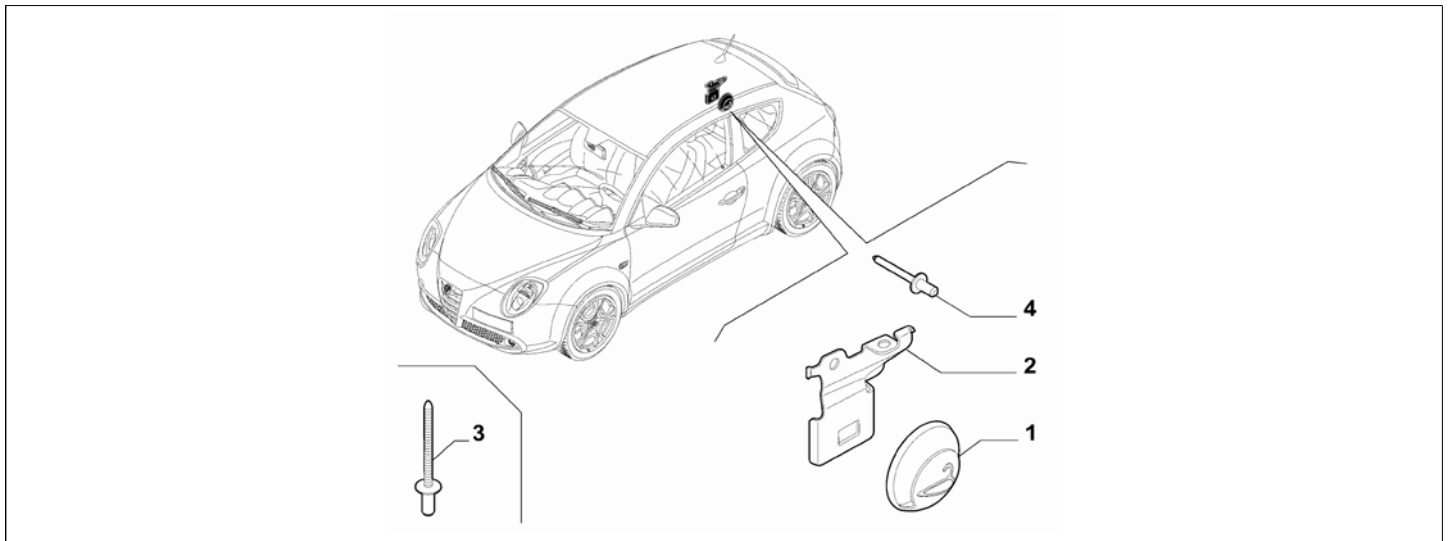

Catalogue	MITO 2013-2018	
Category	22.7 ACCESSORIES AND VARIOUS GASKETS	
Var.	01	
Rev.	00	

Part Num.	Description	Compatibility	Modif.	Qty	Notes	Col.	Reman.
1	735470697	HOOK		2	BEIGE COLOUR		
1	735481451	HOOK		2	BLACK COLOUR		
2	50508491	ORNAMENT, RIGHT		1			
2	50508490	ORNAMENT, LEFT		1			
3	11438592	RIVET		4			
4	11438491	RIVET		4			

Legend	
4I3	AESTHETIC KIT 8
5J3	INTERIOR KIT
7WT	UPHOLSTERY EXTRA SERIES 11