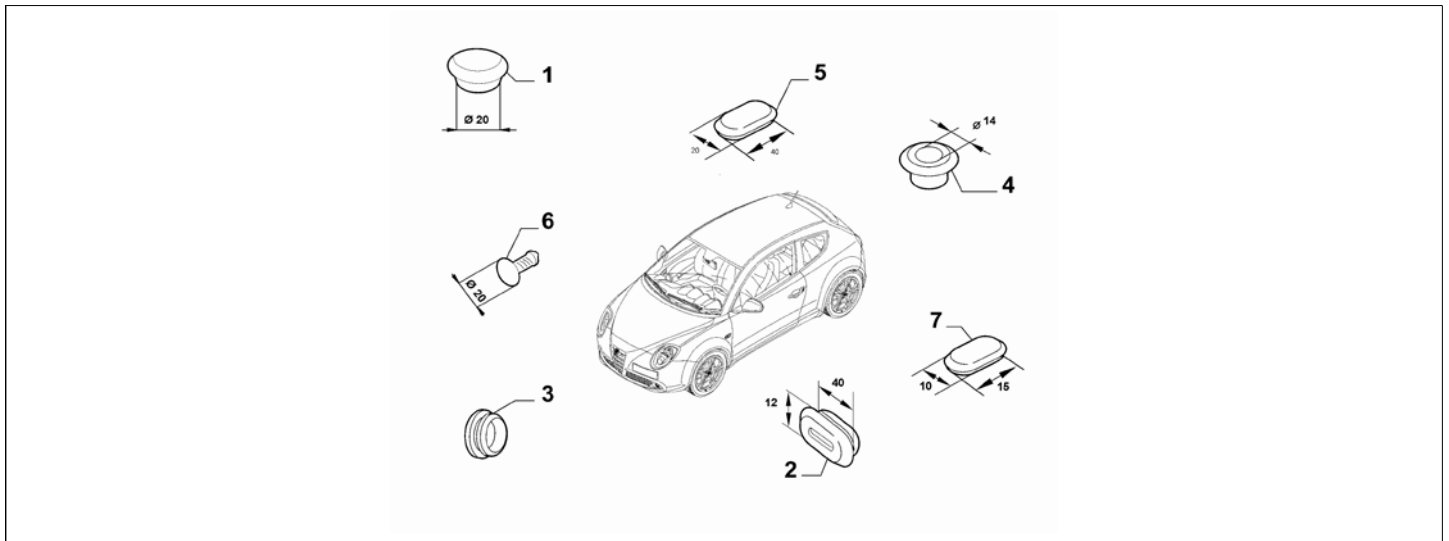

Catalogue	MITO 2013-2018	
Category	22.4 INSULATION AND PADDING	
Var.	01	
Rev.	00	

Part Num.	Description	Compatibility	Modif.	Qty	Notes	Col.	Reman.
1	51746230	PLUG, HOLE DIAMETER 20	!60K		2		
1	51746230	PLUG, HOLE DIAMETER 20	60K		2		
2	51751360	PLUG, HOLE 12X40	!60K		20		
2	51751360	PLUG, HOLE 12X40	60K		10		
3	51800800	PLUG, HOLE DIAMETER 10			3		
3	14507687	PLUG, HOLE DIAMETER 20			2		
4	46780443	PLUG, HOLE DIAMETER 14			9		
5	46845582	PLUG, HOLE 20X40			2		
6	735419315	PLUG	!60K		1		
7	50515614	PLUG, HOLE 10X15			2		

Legend	
60K	5TH SEAT+SPLIT SEAT KIT