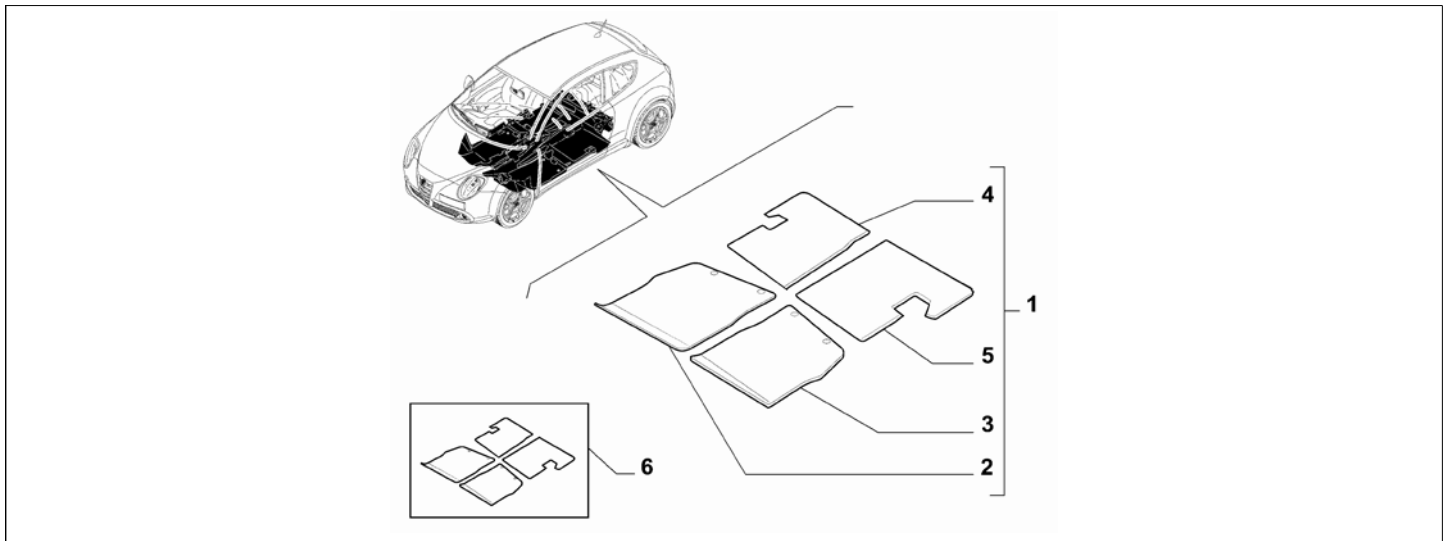

Catalogue	MITO 2013-2018	
Category	22.3 CARPET	
Var.	01	
Rev.	00	

Part Num.	Description	Compatibility	Modif.	Qty	Notes	Col.	Reman.
1	156108315	KIT	LHD+ITCT+I5WQ+I718+7XC+I7ZH+I80K	1			
1	156108316	KIT	LHD+TCT+7XC+I7ZH	1			
1	156108316	KIT	LHD+ITCT+I5WQ+718+7XC+I7ZH	1			
1	156108317	KIT	RHD+I5WQ+7XC+I7ZH	1			
1	156091254	KIT	ITCT+I5WQ+I718+I7XC+I80K+396+LHD	1			
1	156091257	KIT	I5WQ+I7XC+I80K+TCT+396+LHD	1			
1	156091257	KIT	ITCT+I5WQ+I7XC+I80K+396+718+LHD	1			
1	156091258	KIT	I5WQ+I7XC+I80K+396+RHD	1			
2	156086131	MAT, ANTERIORE DESTRO	LHD+ITCT+396+I718	1			
2	156087995	MAT, ANTERIORE DESTRO	LHD+ITCT+396+718	1			
2	156087995	MAT, ANTERIORE DESTRO	LHD+TCT+396	1			
2	156087997	MAT, ANTERIORE DESTRO	RHD+396	1			
3	156086132	MAT, FRONT LEFT	LHD+ITCT+396+I718	1			
3	156086132	MAT, FRONT LEFT	LHD+ITCT+396+718	1			
3	156086132	MAT, FRONT LEFT	LHD+TCT+396	1			
3	156087996	MAT, FRONT LEFT	RHD+396	1			
4	156091256	MAT, REAR RIGHT		1			
5	156091255	MAT, REAR LEFT		1			
6	156107308	MAT	LHD+ITCT+I396+5WQ+I718	1			
6	156107309	MAT	LHD+ITCT+I396+5WQ+718	1			
6	156107309	MAT	LHD+TCT+I396+5WQ	1			
6	156107310	MAT	I396+I7XC+I80K+5WQ+RHD	1			
6	156109226	MAT	I396+I5WQ+I7XC+80K+RHD	1			

Legend	
TCT	SPECIFIC GEARBOX
396	PROTECTIVE MATS
5WQ	SPECIAL PROTECTIVE MATS
718	HI-FI AUDIO SYSTEM
7XC	SPECIFIC PROTECTIVE MATS 2
7ZH	STICKER DISCOUNT 2
80K	SPECIFIC PROTECTIVE MATS 3
RHD	STEERING:RIGHT
LHD	STEERING:LEFT