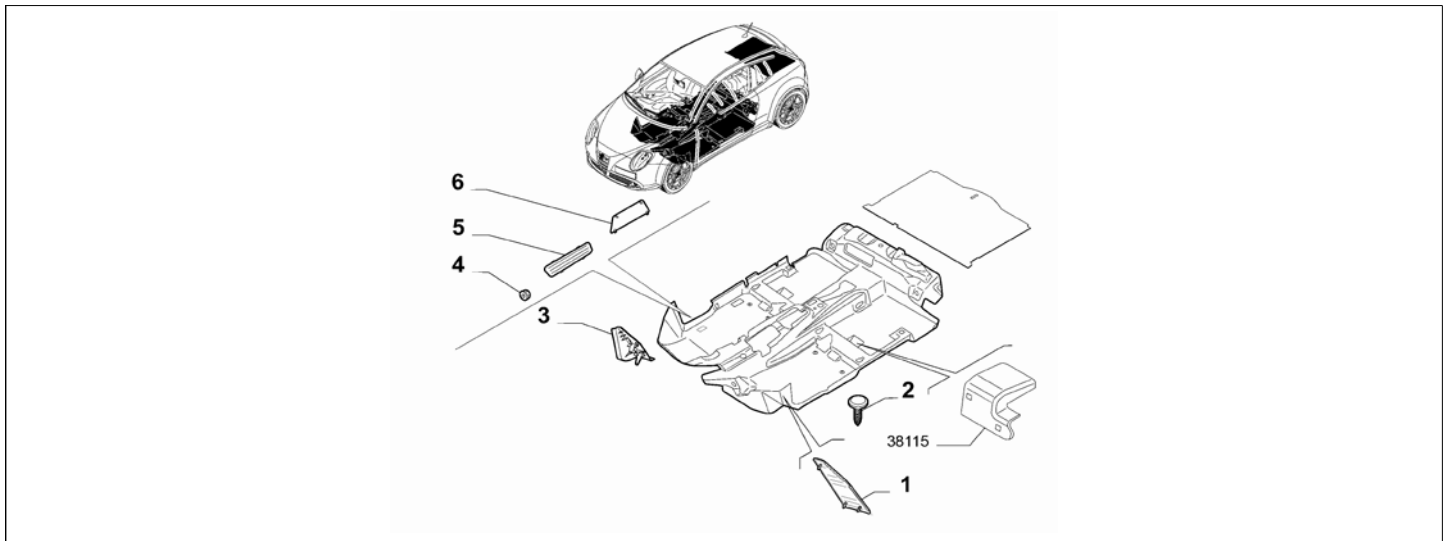

Catalogue	MITO 2013-2018	
Category	22.3 CARPET	
Var.	01	
Rev.	00	

Part Num.	Description	Compatibility	Modif.	Qty	Notes	Col.	Reman.
1	156089349 FOOTBOARD, FRONT LEFT	RHD+!TCT+718		1			
1	156089349 FOOTBOARD, FRONT LEFT	RHD+TCT		1			
2	14568987 BUTTON			2			
3	735419230 FOOTBOARD, ANTERIORE DESTRO	LHD+!TCT+718		1			
3	735419230 FOOTBOARD, ANTERIORE DESTRO	LHD+TCT		1			
4	14084711 NUT, M6			3			
5	735411141 ORNAMENT, RIGHT	LHD+!TCT+718		1			
5	735411141 ORNAMENT, RIGHT	LHD+TCT		1			
5	735411143 ORNAMENT, LEFT	RHD+!TCT+718		1			
5	735411143 ORNAMENT, LEFT	RHD+TCT		1			
6	735422181 ORNAMENT	TCT+RHD		1			
6	735422181 ORNAMENT	!TCT+718+RHD		1			

Legend	
TCT	SPECIFIC GEARBOX
718	HI-FI AUDIO SYSTEM
RHD	STEERING:RIGHT
LHD	STEERING:LEFT