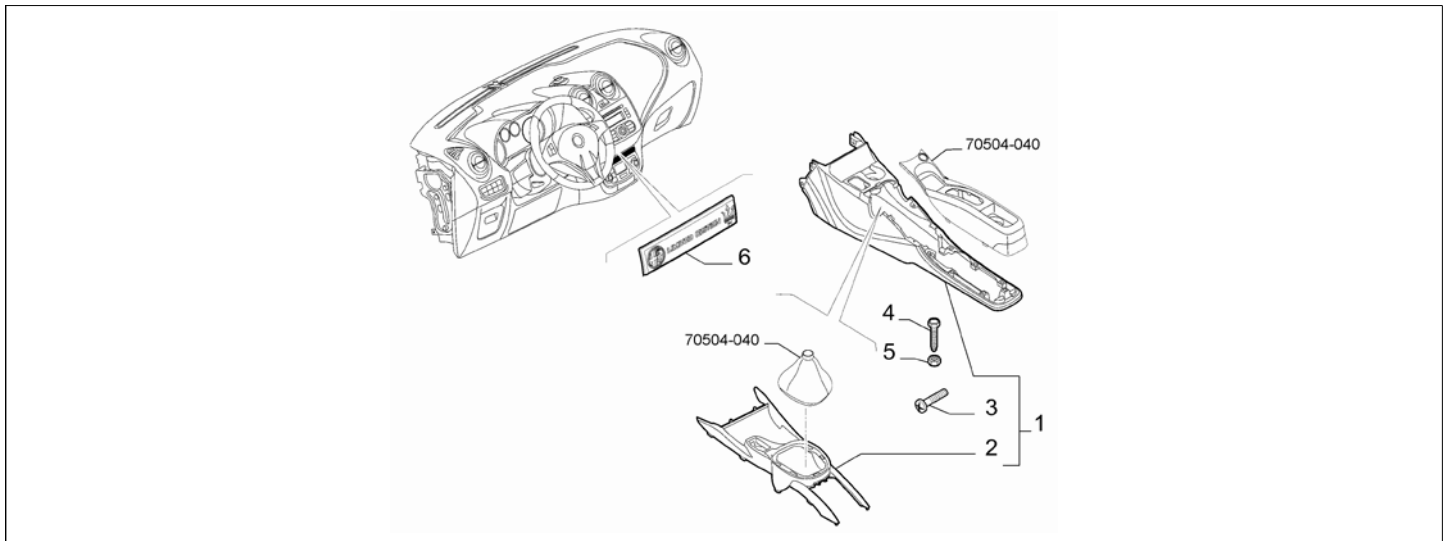

Catalogue	MITO 2013-2018	
Category	22.2 DASHBOARD (CONSOLE)	
Var.	01	
Rev.	00	

Part Num.	Description	Compatibility	Modif.	Qty	Notes	Col.	Reman.
1	156101998 CONSOLE	LHD+ILPG		1			
1	156103443 CONSOLE	RHD		1			
1	156102001 CONSOLE	LPG		1			
2	156097741 CONSOLE	LHD+ILPG		1			
2	156097741 CONSOLE	LPG		1			
2	156101493 CONSOLE	RHD		1			
3	16083607 SCREW			8			
4	46415697 SCREW			2			
5	13046118 NUT			3			
6	50519048 PLATE	4GN		1			