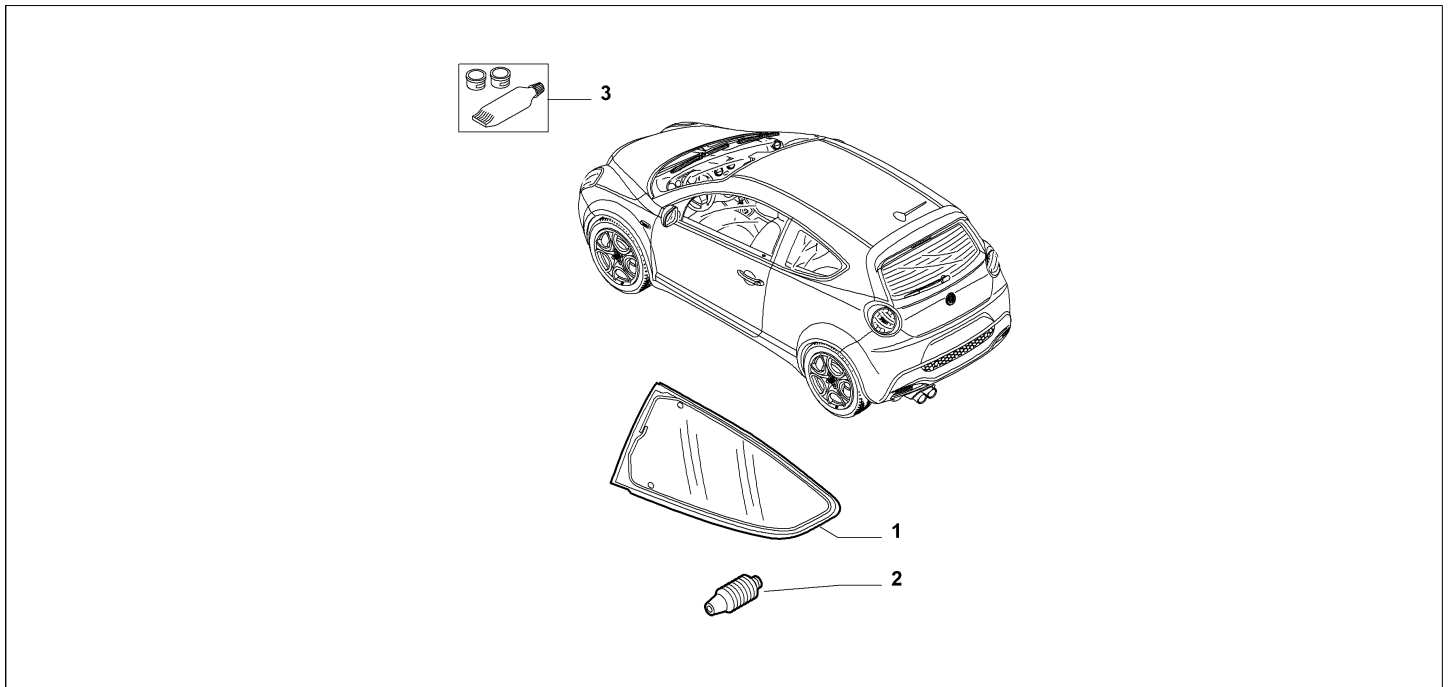

Catalogue	MITO 2013-2018	
Category	21.8 REAR SIDE WINDOW	
Var.	01	
Rev.	00	

Part Num.	Description	Compatibility	Modif.	Qty	Notes	Col.	Reman.
1	50518101	ATHERMAL CRYSTAL, RIGHT	!070+!4BJ+!6Z6	1			
1	50518103	ATHERMAL CRYSTAL, RIGHT	!4BJ+!6Z6+070	1			
1	50518101	ATHERMAL CRYSTAL, RIGHT	!070+6Z6	1			
1	50518103	ATHERMAL CRYSTAL, RIGHT	070+6Z6	1			
1	50518107	ATHERMAL CRYSTAL, RIGHT	!6Z6+070+4BJ	1			
1	50518105	ATHERMAL CRYSTAL, RIGHT	!070+!6Z6+4BJ	1			
1	50518102	ATHERMAL CRYSTAL, LEFT	!070+!4BJ+!6Z6	1			
1	50518106	ATHERMAL CRYSTAL, LEFT	!070+!6Z6+4BJ	1			
1	50518102	ATHERMAL CRYSTAL, LEFT	!070+6Z6	1			
1	50518108	ATHERMAL CRYSTAL, LEFT	!6Z6+070+4BJ	1			
1	50518104	ATHERMAL CRYSTAL, LEFT	!4BJ+!6Z6+070	1			
1	50518104	ATHERMAL CRYSTAL, LEFT	070+6Z6	1			
2	51778962	BUTTON		4			
3	71730189	SEALER		1			