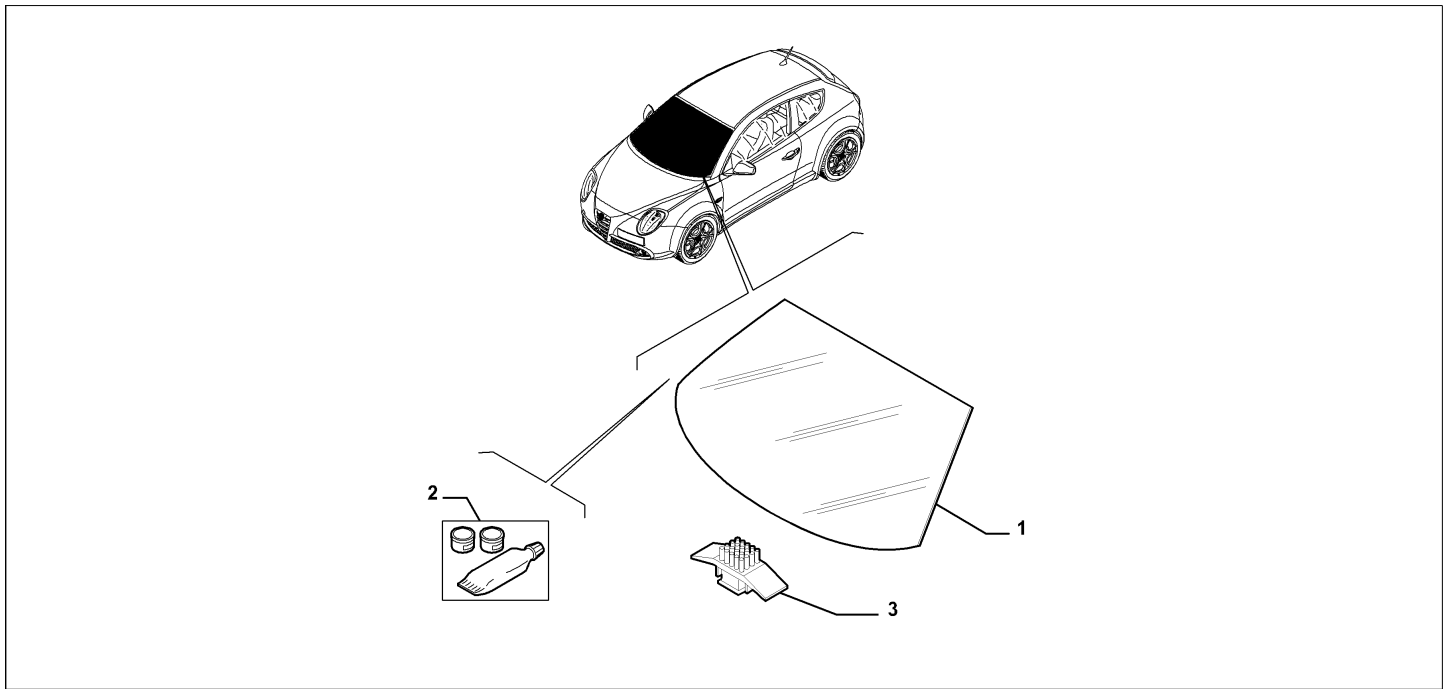

Catalogue	MITO 2013-2018	
Category	21.7 WINDSCREEN	
Var.	01	
Rev.	00	

Part Num.	Description	Compatibility	Modif.	Qty	Notes	Col.	Reman.
1	50528356	ST.ROL.ATHERM.WIND.	1.4+!347, 1.6D+!347	1			
1	50528357	ST.ROL.ATHERM.WIND.	1.4+347, 1.6D+347	1			
1	50528358	ST.ROL.ATHERM.WIND.	875CC+!347, 1.3D+!347	C16796	1		
1	50530214	ST.ROL.ATHERM.WIND.	875CC+!347, 1.3D+!347	D16796	1		
1	50528359	ST.ROL.ATHERM.WIND.	875CC+347, 1.3D+347	C16796	1		
1	50530215	ST.ROL.ATHERM.WIND.	875CC+347, 1.3D+347	D16796	1		
2	71730189	SEALER		1			
3	46541864	PAD		2			

Legend	
347	RAIN SENSOR
875CC	HORSE POWER (MARKET):875
1.3D	HORSE POWER (MARKET):
1.4	HORSE POWER (MARKET):1370
1.6D	HORSE POWER (MARKET):1598
16796	Addition of new acoustic PVB type [DAT 05/09/2013]