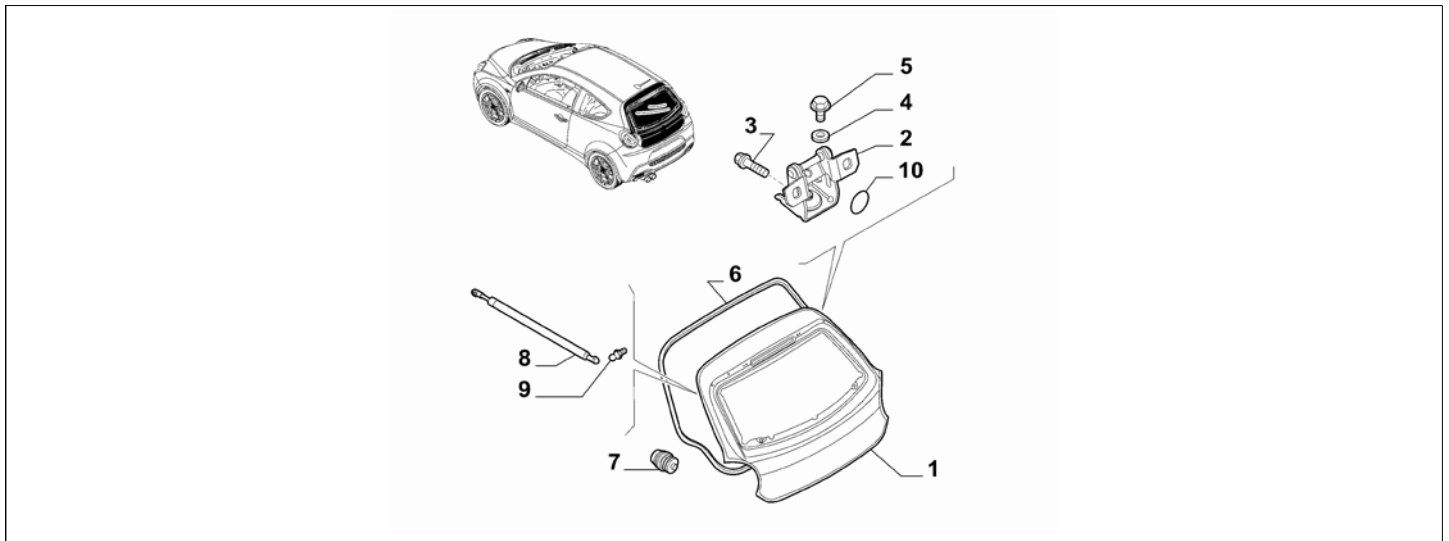

Catalogue	MITO 2013-2018	
Category	21.6 TAILGATE	
Var.	01	
Rev.	00	

Part Num.	Description	Compatibility	Modif.	Qty	Notes	Col.	Reman.
1	50516574 DOOR	1923		1			
1	50516576 DOOR	923		1			
2	52024838 HINGE			2			
3	18750224 SCREW, M6X16			4			
4	7602995 LOCK WASHER			2			
5	46824090 SCREW			2			
6	50528840 SEAL GASKET			1			
7	50514636 PAD			2			
8	50515442 PROP			2			
9	51823863 PIN			2			
10	46462523 ADHESIV			2			