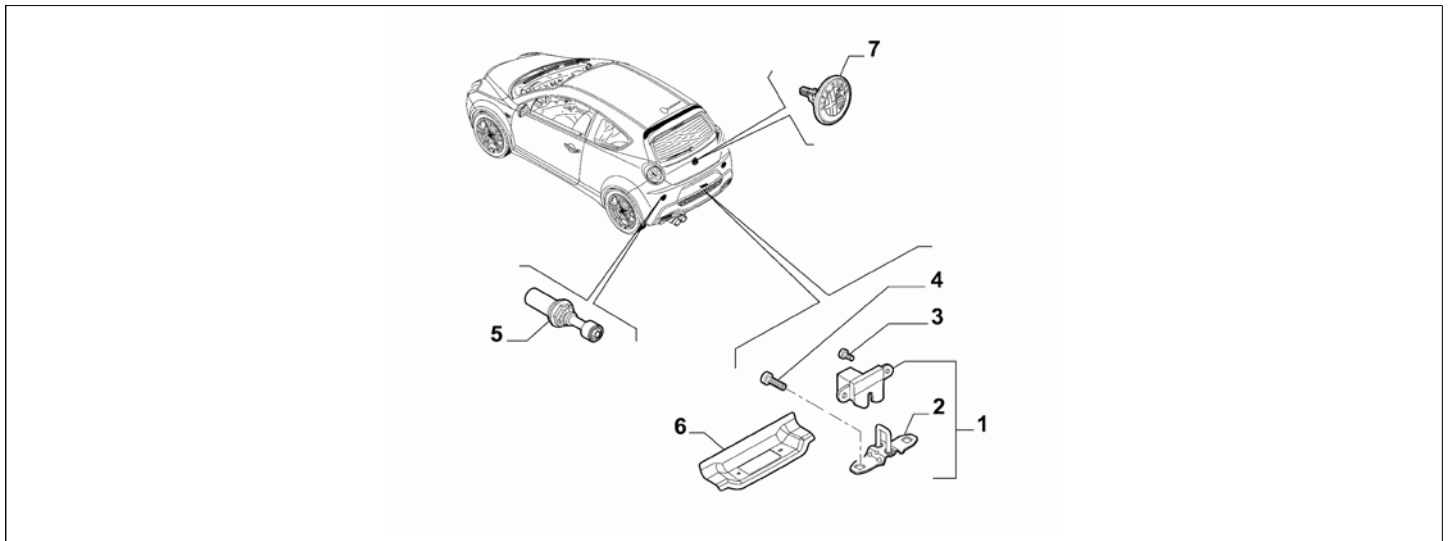

Catalogue	MITO 2013-2018	
Category	21.6 TAILGATE	
Var.	01	
Rev.	00	

Part Num.	Description	Compatibility	Modif.	Qty	Notes	Col.	Reman.
1	50513866 LOCK			1			
2	51868084 STRIKER PLATE			1			
3	11618424 SCREW AND WASHER ASSY			2			
4	46548355 SCREW			2			
5	51813174 VESSEL			1			
6	50509952 REINFORCEMENT			1			
7	50545260 LOCK	MY16		1			

Legend	
MY16	MODEL YEAR: MCA 2016