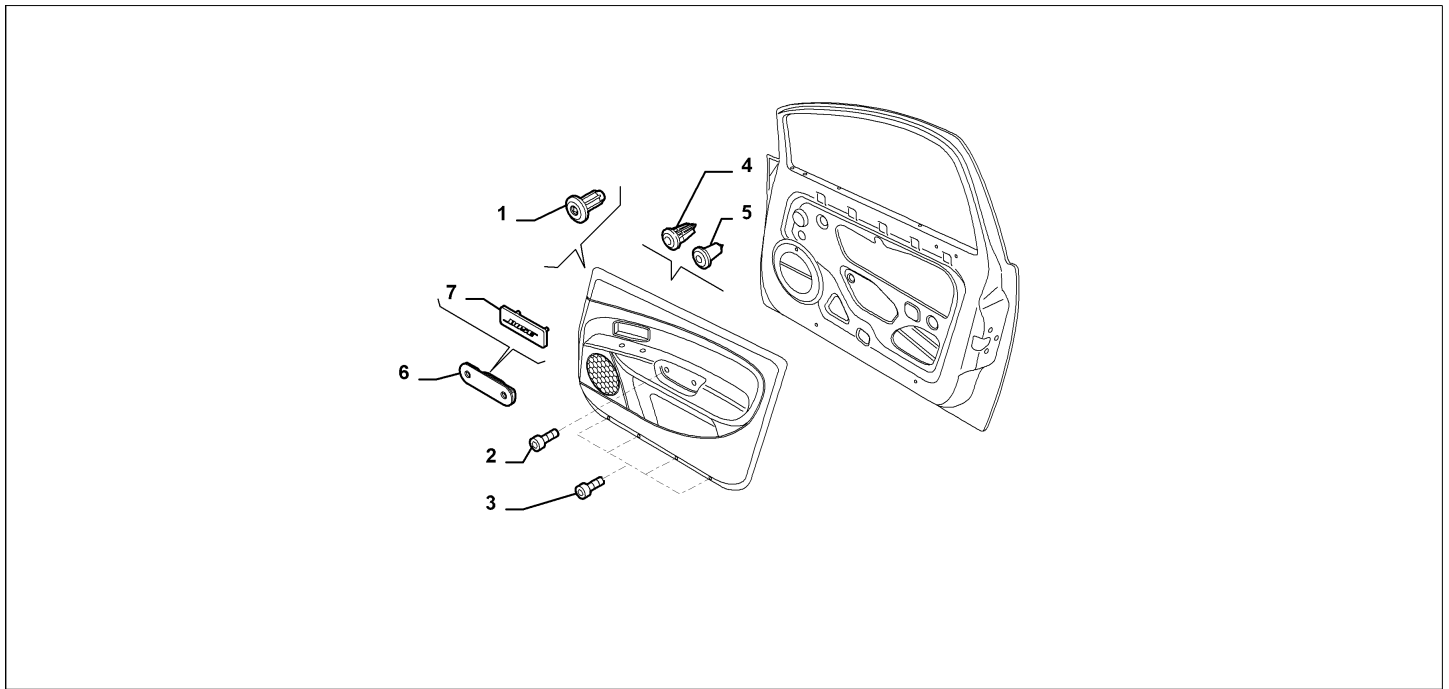

Catalogue	MITO 2013-2018	
Category	21.5 ACCESSORY FOR FRONT DOOR PANELS	
Var.	01	
Rev.	00	

Part Num.	Description	Compatibility	Modif.	Qty	Notes	Col.	Reman.
1	46408953 PAD			10			
2	11568424 SCREW, M6X25			4			
3	15783507 SCREW, M4X25			10			
4	51779614 BUSH			14			
5	60583806 BUSH			14			
6	156087233 ORNAMENT	718		2			
7	50513257 ORNAMENT	718		2			