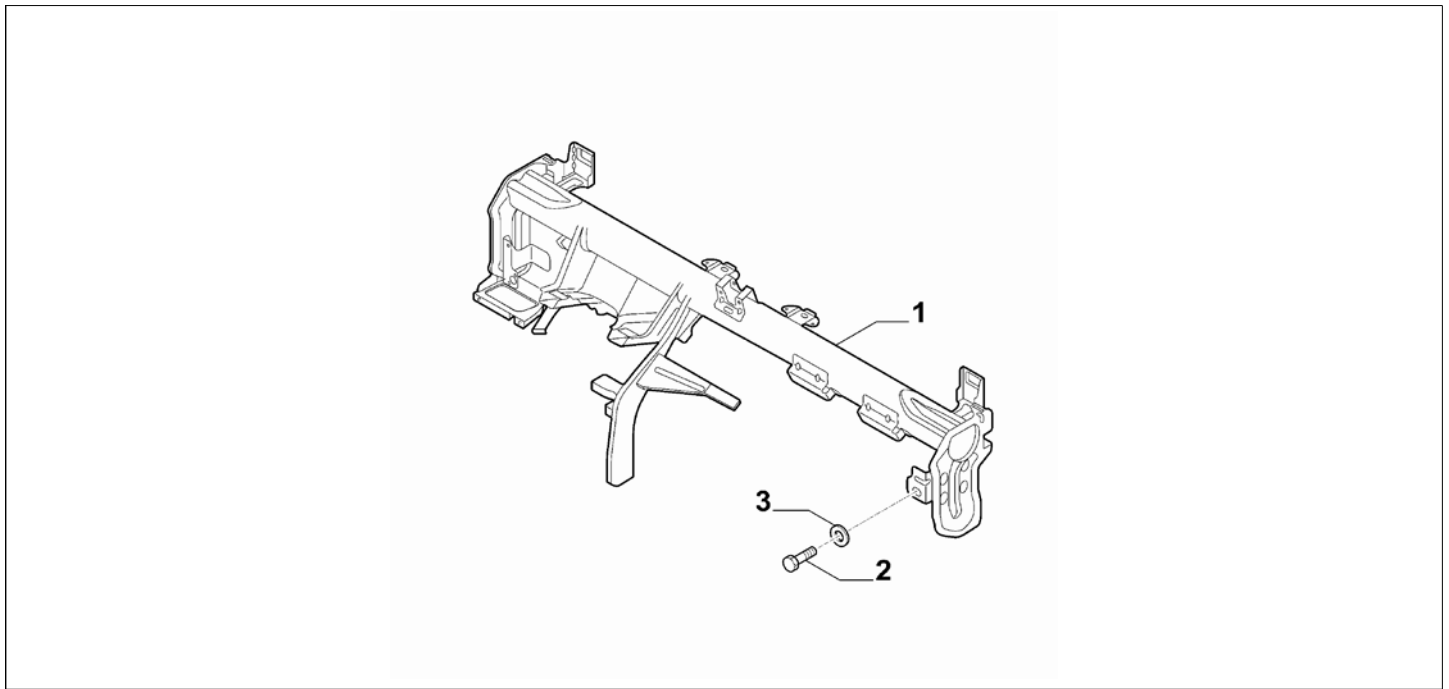

Catalogue	MITO 2013-2018	
Category	20.2 BODYSHELL STRUCTURE	
Var.	01	
Rev.	00	

Part Num.	Description	Compatibility	Modif.	Qty	Notes	Col.	Reman.
1	50516554	CROSSRAIL	LHD+S/S+718	1			
1	50516554	CROSSRAIL	LHD+S/S+1082+6SK+1718+108Y	1			
1	50516554	CROSSRAIL	LHD+S/S+082+16SK+1718+108Y	1			
1	50516554	CROSSRAIL	LHD+S/S+1082+16SK+1718+08Y	1			
1	50508426	CROSSRAIL	LHD+!S/S	1			
1	50508426	CROSSRAIL	LHD+S/S+1082+16SK+1718+108Y	1			
1	50516558	CROSSRAIL	RHD	1			
2	51805575	SCREW		4			
3	13578304	LOCK WASHER		4			

Legend	
082	RADIO SET-UP
08Y	RADIO ALPINE 7"
S/S	STOP&START
6SK	RADIO SETUP 2
718	HI-FI AUDIO SYSTEM
RHD	STEERING:RIGHT
LHD	STEERING:LEFT