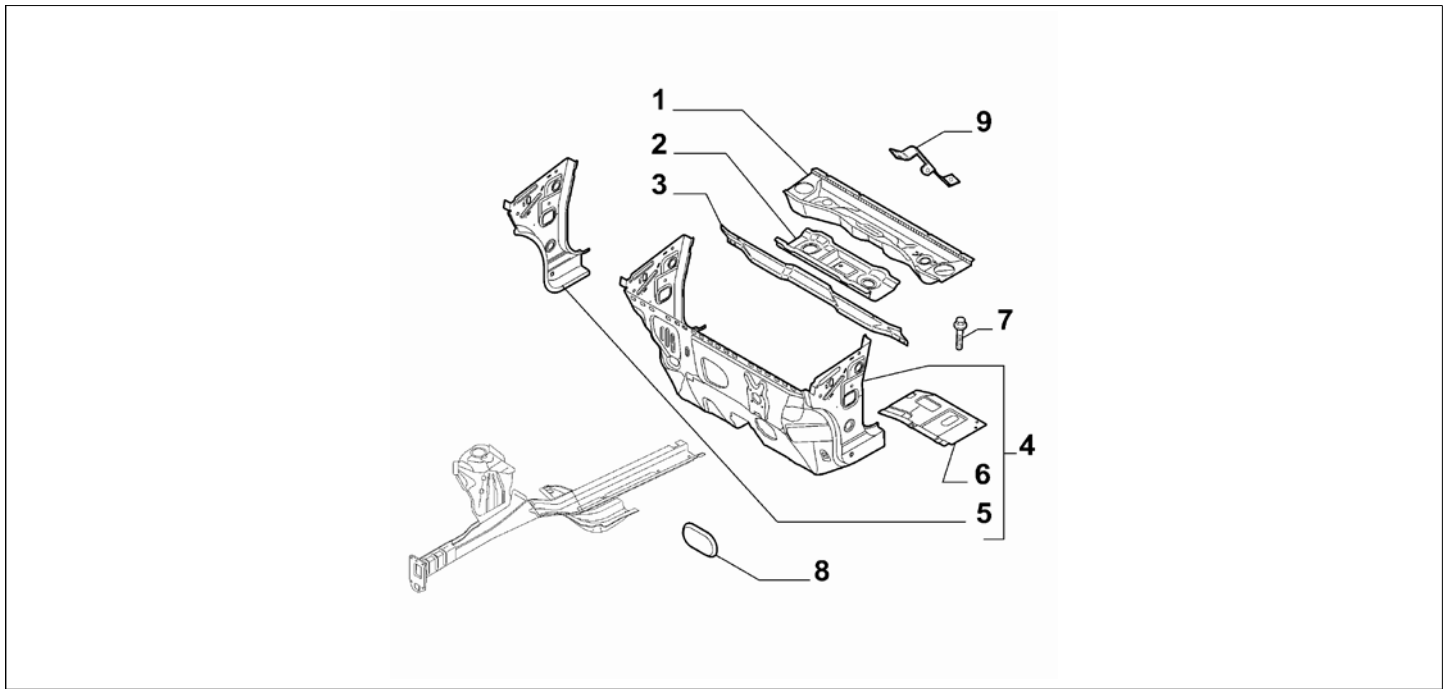

Catalogue	MITO 2013-2018	
Category	20.2 BODYSHELL STRUCTURE	
Var.	01	
Rev.	00	

Part Num.	Description	Compatibility	Modif.	Qty	Notes	Col.	Reman.
1	50528412 DASH/PANEL	LHD	C19811	1			
1	50528413 DASH/PANEL	RHD	C19811	1			
1	52044511 DASH/PANEL	LHD	D19811	1			
1	52044512 DASH/PANEL	RHD	D19811	1			
2	55700006 CROSSRAIL	LHD		1			
2	55701338 CROSSRAIL	RHD		1			
3	55700204 CROSSRAIL			1			
4	55700008 DASH/PANEL	LHD		1			
4	51861624 DASH/PANEL	RHD		1			
5	51873512 SIDE PANEL, RIGHT			1			
5	51873515 SIDE PANEL, LEFT			1			
6	55701398 PROTECTION, RIGHT			1			
6	55701397 PROTECTION, LEFT			1			
7	51783785 SCREW AND WASHER ASSY			4			
8	55703483 PLUG	TCT		1			
9	55703800 BRACKET	RHD		1			

Legend	
TCT	SPECIFIC GEARBOX
RHD	STEERING:RIGHT
LHD	STEERING:LEFT
19811	NEW AIR INLET TRAY ADOPTED [DAT 13/05/2016]