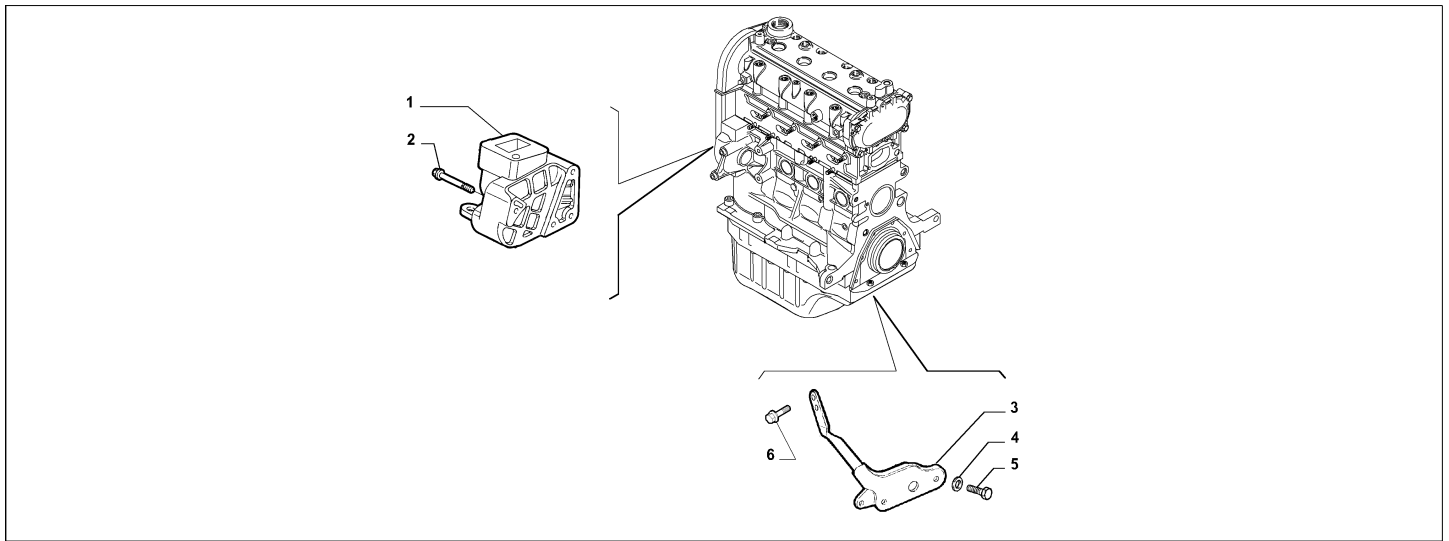

Catalogue	MITO 2013-2018	
Category	1.3 ENGINE SUSPENSIONS	
Var.	01	1.4 + 8V + PETROL
Rev.	00	

Part Num.	Description	Compatibility	Modif.	Qty	Notes	Col.	Reman.
1	55195032 SUPPORT			1			
2	46547701 SCREW			4			
3	55222680 REINFORCEMENT			1			
4	55189555 LOCK WASHER			2			
5	16043634 SCREW, M8X30			2			
6	55199959 SCREW			1			