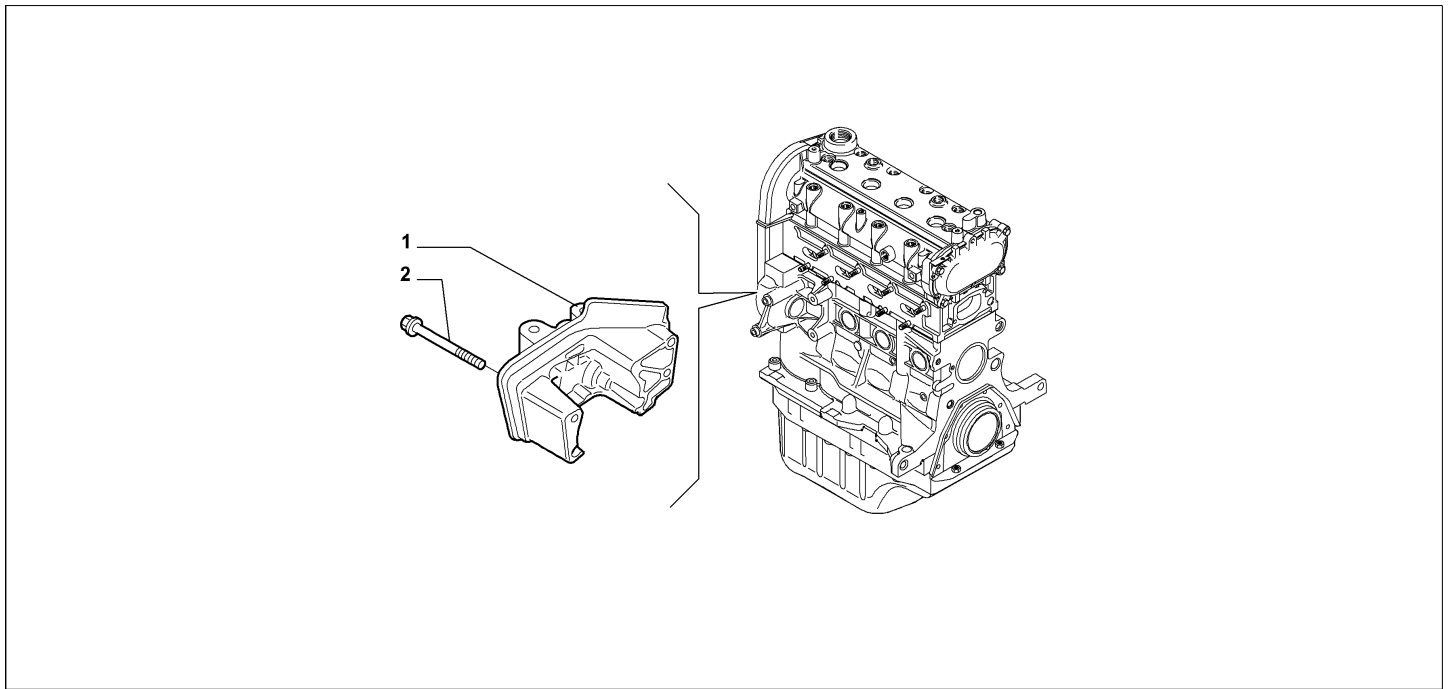

Catalogue	MITO 2013-2018	
Category	1.3 ENGINE SUSPENSIONS	
Var.	02	1.4 + PETROL + 120HP, 135HP, 170HP, 140HP
Rev.	00	

Part Num.	Description	Compatibility	Modif.	Qty	Notes	Col.	Reman.
1	55207380 BRACKET	120HP, 135HP+TCT		01			
1	55209171 BRACKET	170HP		01			
1	55222564 BRACKET	(135HP, 140HP)+TCT		01			
2	46533219 SCREW			05			

Legend	
TCT	SPECIFIC GEARBOX
1.4	HORSE POWER (MARKET):1370
PETROL	FUEL:PETROL
140HP	POWER:1.4 16V TURBO MULTIAIR 140 HP EURO 6
170HP	POWER:1.4 FIRE 16V TURBO MULTIAIR 170HP EURO 5
120HP	POWER:1.6 JTD EURO5 -1.4 FIRE TRB 120HP
135HP	POWER:1.4 FIRE 16V TURBO MULTIAIR 135 HP EURO 5