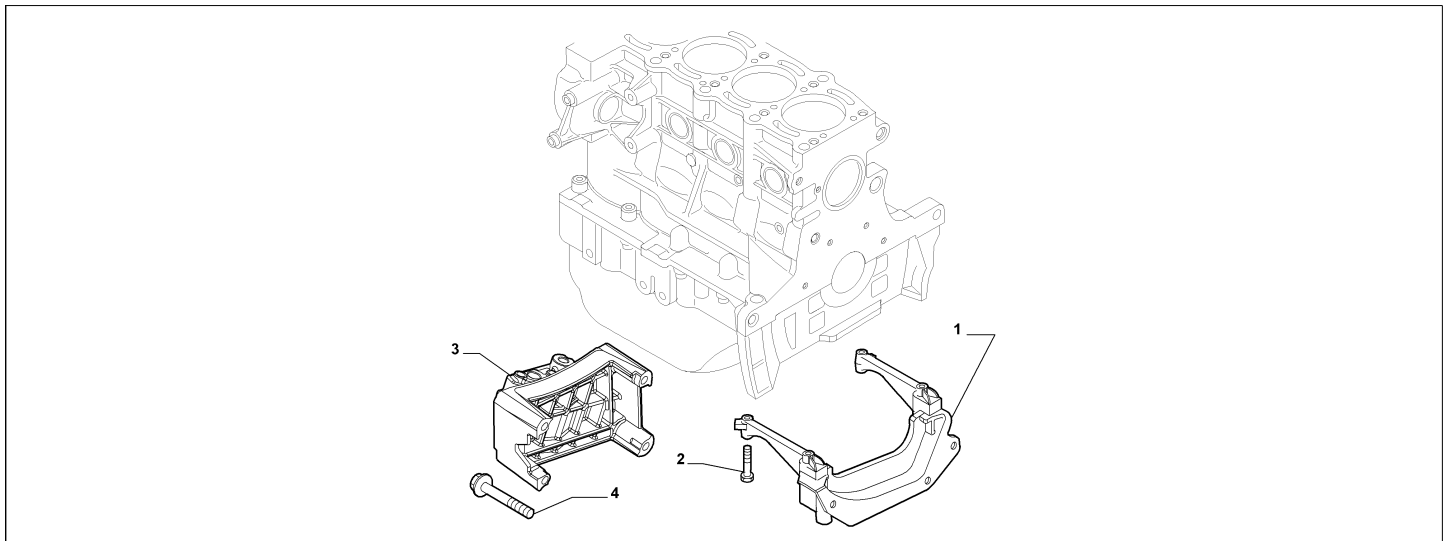

Catalogue	MITO 2013-2018	
Category	1.3 ENGINE SUSPENSIONS	
Var.	04	1.3D + DIESEL + 85HP + EURO5
Rev.	00	

Part Num.	Description	Compatibility	Modif.	Qty	Notes	Col.	Reman.
1	55219008 SUPPORT			01			
2	55189541 SCREW, M8X50			04			
3	55198565 SUPPORT, COMPL			01			
4	46823516 SCREW, M10X90			04			

Legend	
1.3D	HORSE POWER (MARKET):
DIESEL	FUEL:DIESEL
EURO5	ECOLOGY:LIM.ECC PHASE 5
85HP	POWER:1.3 SDE 85HP EURO5