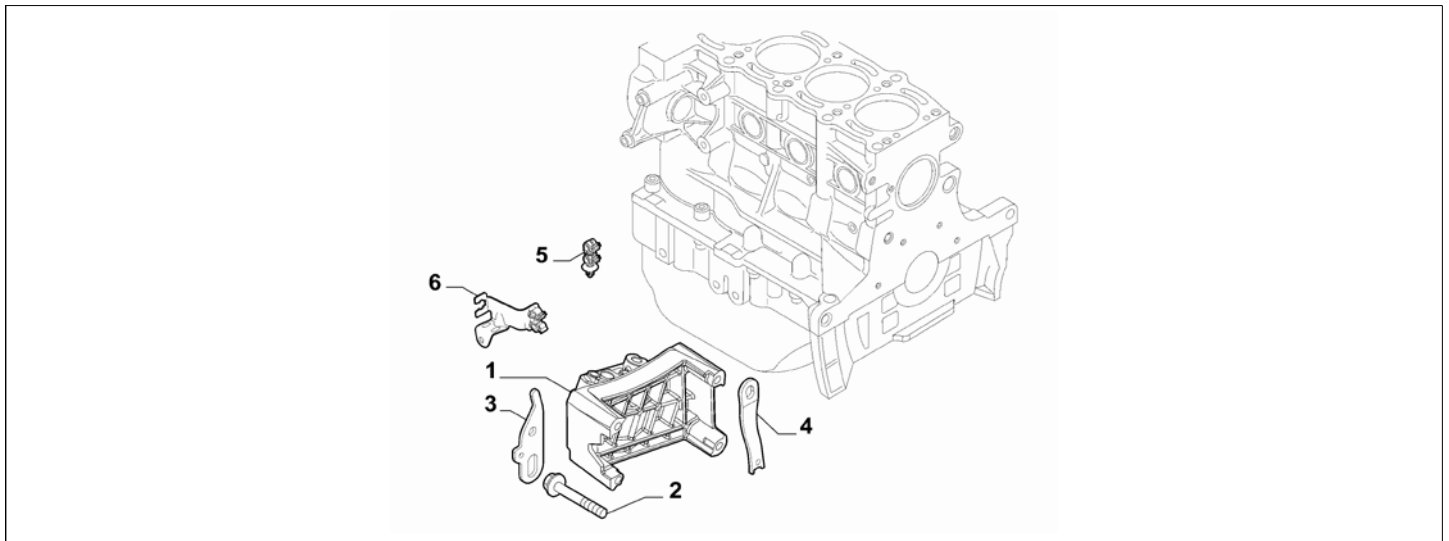

Catalogue	MITO 2013-2018	
Category	1.3 ENGINE SUSPENSIONS	
Var.	05	1.3D + DIESEL + EURO6
Rev.	00	

Part Num.	Description	Compatibility	Modif.	Qty	Notes	Col.	Reman.
1	55241159 SUPPORT			1			
2	46823516 SCREW, M10X90			4			
3	55180304 BRACKET			1			
4	55274248 BRACKET			1			
5	55242057 CLIP			1			
6	55275586 BRACKET			1			

Legend	
1.3D	HORSE POWER (MARKET):
DIESEL	FUEL:DIESEL
EURO6	ECOLOGY:EURO 6