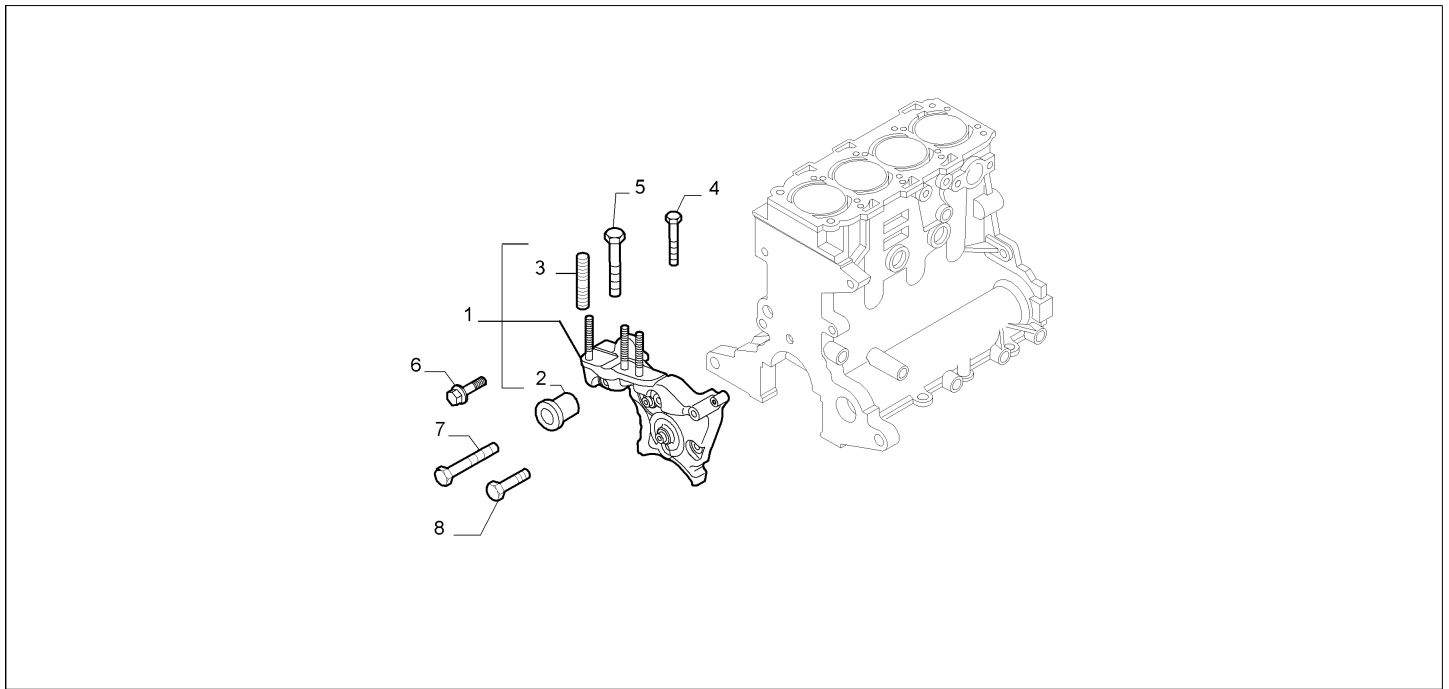

Catalogue	MITO 2013-2018	
Category	1.3 ENGINE SUSPENSIONS	
Var.	03	1.6D + DIESEL + 120HP
Rev.	00	

Part Num.	Description	Compatibility	Modif.	Qty	Notes	Col.	Reman.
1	55211026 SUPPORT			01			
2	55195533 RESILIENT BUSH			01			
3	55239337 STUD			01			
4	16287424 SCREW			01			
5	16289321 SCREW			02			
6	55201021 SCREW, M10X110			01			
7	55258498 SCREW			01			
8	16288021 SCREW, M8X65			01			

Legend	
1.6D	HORSE POWER (MARKET):1598
DIESEL	FUEL:DIESEL
120HP	POWER:1.6 JTD EURO5 -1.4 FIRE TRB 120HP