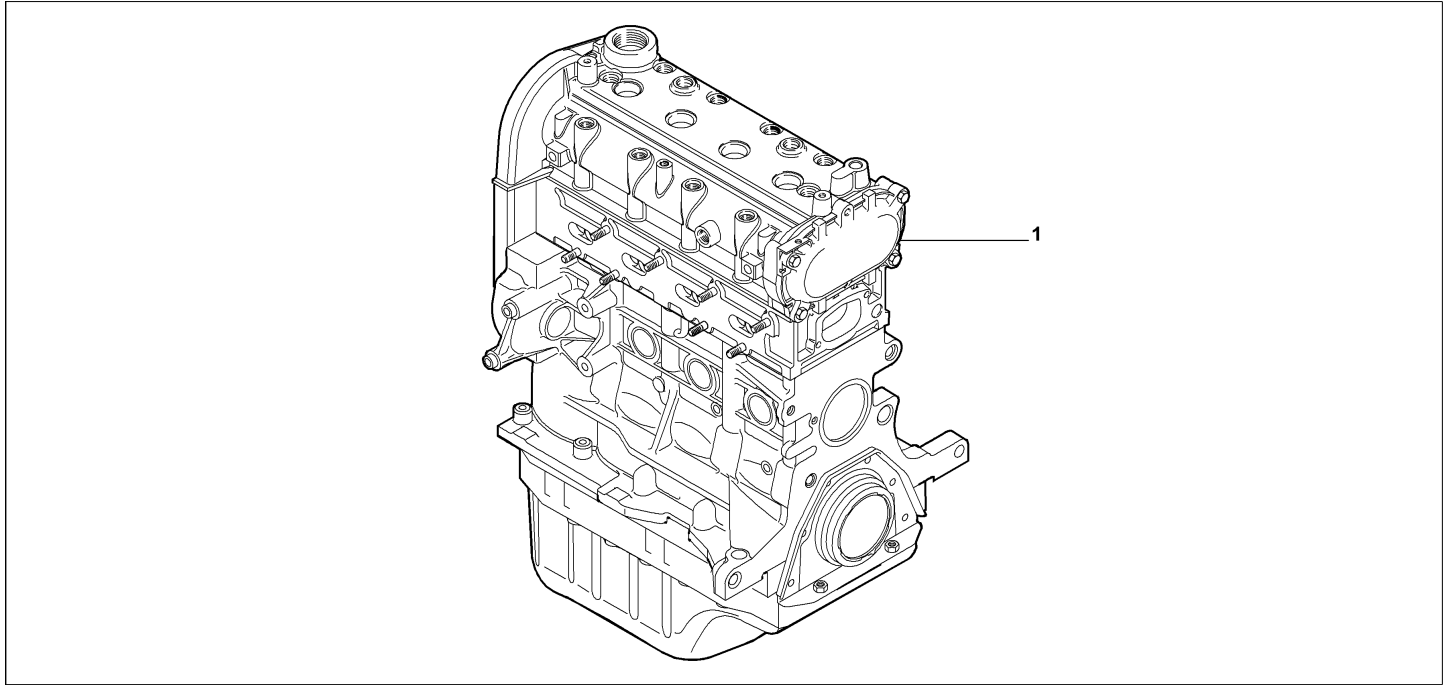

Catalogue	MITO 2013-2018	
Category	1.1 ENGINE	
Var.	02	1.4 + PETROL + (120HP, 135HP, 140HP, 170HP)
Rev.	00	

Part Num.	Description	Compatibility	Modif.	Qty	Notes	Col.	Reman.
1	71769844	INCOMPLETE-ENGINE	120HP+EURO5				71795879
1	71775800	INCOMPLETE-ENGINE	120HP+EURO6				
1	71769152	INCOMPLETE-ENGINE	135HP+TCT				
1	71769153	INCOMPLETE-ENGINE	170HP+1059+EURO5				71795241
1	71769157	INCOMPLETE-ENGINE	170HP+059+EURO5				71795244
1	71769154	INCOMPLETE-ENGINE	135HP+TCT				
1	71776213	INCOMPLETE-ENGINE	140HP+TCT+EURO6				
1	71776214	INCOMPLETE-ENGINE	170HP+TCT+EURO6+1059				
1	73503853	INCOMPLETE-ENGINE	170HP+EURO6+059				

Legend	
059	SPECIFIC CALIBRATION CONTROL UNIT
TCT	SPECIFIC GEARBOX
1.4	HORSE POWER (MARKET):1370
PETROL	FUEL:PETROL
EURO5	ECOLOGY:LIM.ECC PHASE 5
EURO6	ECOLOGY:EURO 6
140HP	POWER:1.4 16V TURBO MULTIAIR 140 HP EURO 6
170HP	POWER:1.4 FIRE 16V TURBO MULTIAIR 170HP EURO 5
120HP	POWER:1.6 JTD EURO5 -1.4 FIRE TRB 120HP
135HP	POWER:1.4 FIRE 16V TURBO MULTIAIR 135 HP EURO 5