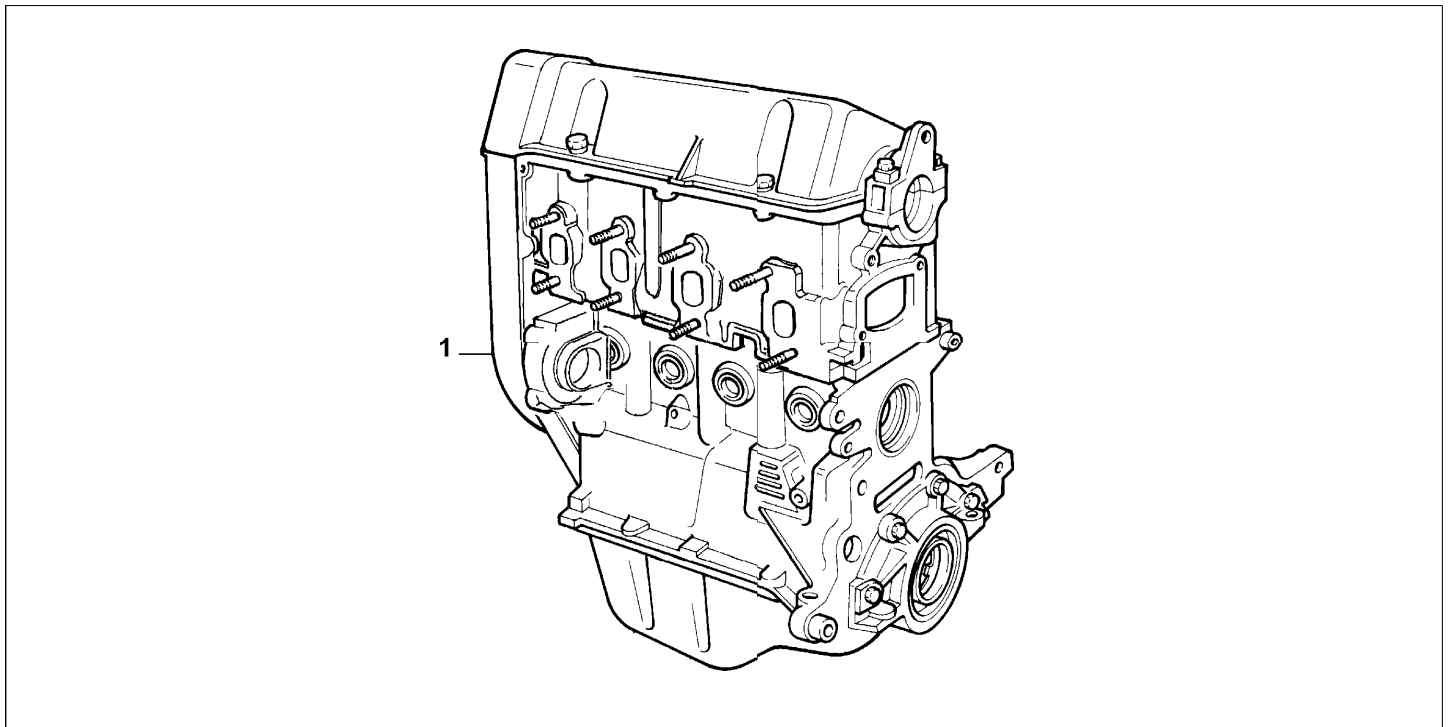

Catalogue	MITO 2013-2018	
Category	1.1 ENGINE	
Var.	01	1.4 + 8V + PETROL
Rev.	00	

Part Num.	Description	Compatibility	Modif.	Qty	Notes	Col.	Reman.
1	71754188	INCOMPLETE-ENGINE 78HP	C22040	1			71794435
1	73504039	INCOMPLETE-ENGINE 78HP	D22040	1			71796319
1	71775454	INCOMPLETE-ENGINE 70HP		1			71795891