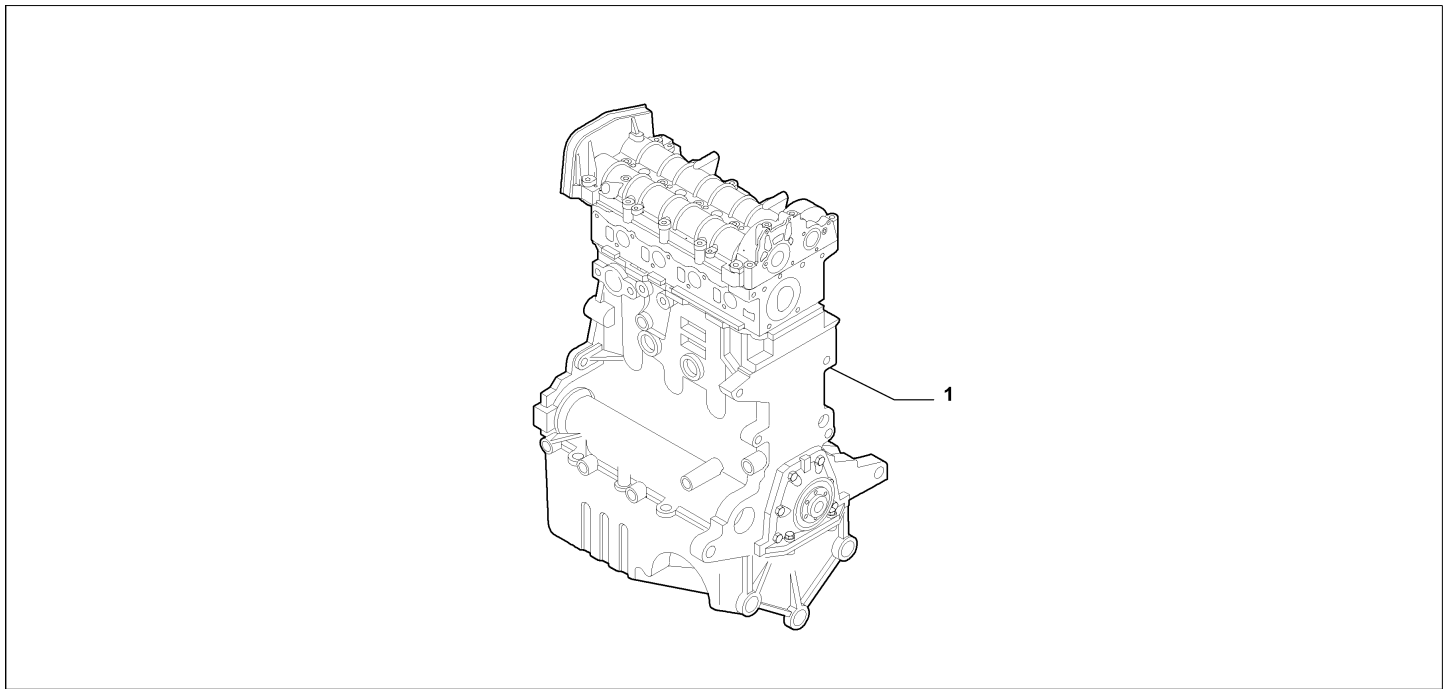

Catalogue	MITO 2013-2018	
Category	1.1 ENGINE	
Var.	03	1.6D + DIESEL + 120HP
Rev.	00	

Part Num.	Description	Compatibility	Modif.	Qty	Notes	Col.	Reman.
1	71754381	INCOMPLETE-ENGINE	I6Y4+I059				71724442
1	71754390	INCOMPLETE-ENGINE	I6Y4+059				
1	71776535	INCOMPLETE-ENGINE	6Y4+I059				
1	71776536	INCOMPLETE-ENGINE	6Y4+059				

Legend	
059	SPECIFIC CALIBRATION CONTROL UNIT
6Y4	EURO 5+
1.6D	HORSE POWER (MARKET):1598
DIESEL	FUEL:DIESEL
120HP	POWER:1.6 JTD EURO5 -1.4 FIRE TRB 120HP