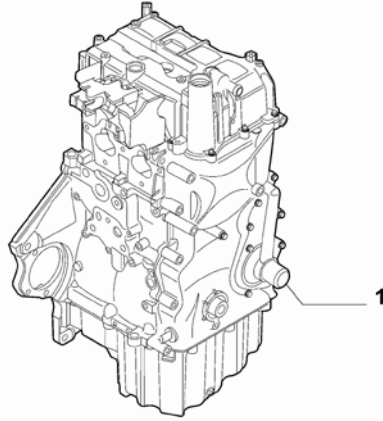

Catalogue	MITO 2013-2018	
Category	1.1 ENGINE	
Var.	05	875CC + 85HP + TURBO + PETROL + EURO5
Rev.	00	

Part Num.	Description	Compatibility	Modif.	Qty	Notes	Col.	Reman.
1	71771314 INCOMPLETE-ENGINE	85HP		1			

Legend	
TURBO	(ASPIRATED/TURBO):TURBO
875CC	HORSE POWER (MARKET):875
PETROL	FUEL:PETROL
EURO5	ECOLOGY:LIM.ECC PHASE 5
85HP	POWER:1.3 SDE 85HP EURO5