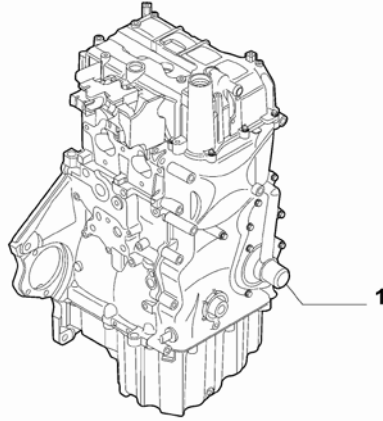

Catalogue	MITO 2013-2018	
Category	1.1 ENGINE	
Var.	06	875CC + 105HP + TURBO + PETROL + EURO6
Rev.	00	

Part Num.	Description	Compatibility	Modif.	Qty	Notes	Col.	Reman.
1	71773814	INCOMPLETE-ENGINE	105HP+17JE		1		71796547
1	71775851	INCOMPLETE-ENGINE	7JE		1	KW74 WITH REDUCED POWER FOR DUTCH MARKET	

Legend	
7JE	REDUCTION OF CARBON DIOXIDE 4
TURBO	(ASPIRATED/TURBO):TURBO
875CC	HORSE POWER (MARKET):875
PETROL	FUEL:PETROL
EURO6	ECOLOGY:EURO 6
105HP	POWER:0.9 TWINAIR 105HP