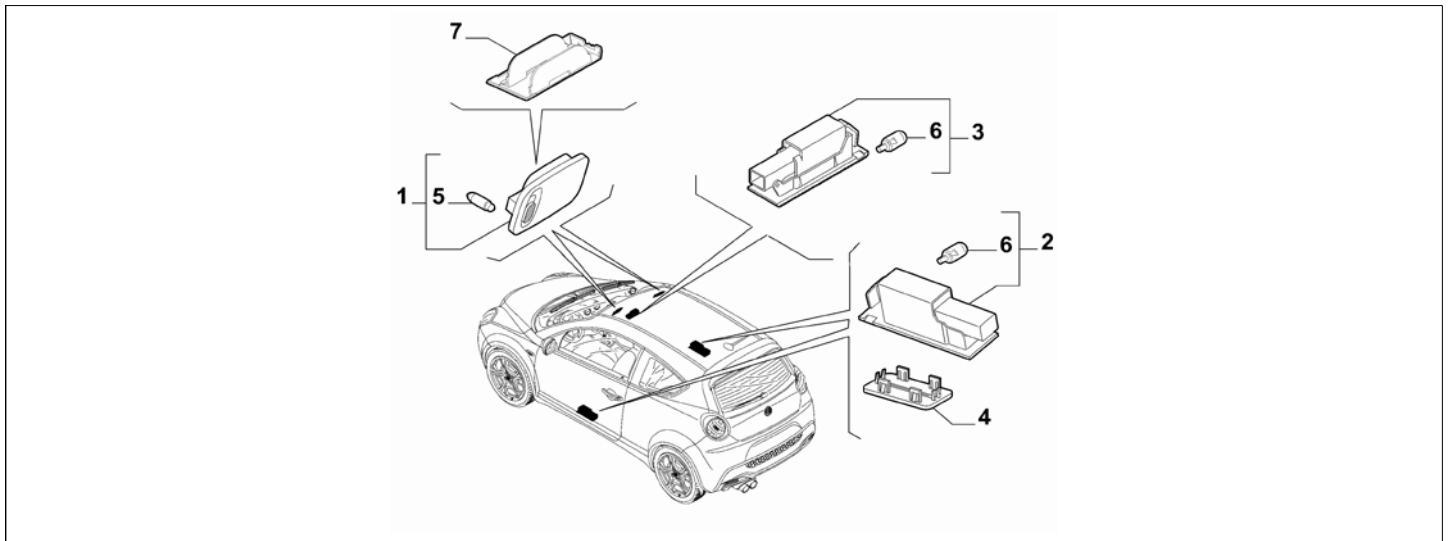

Catalogue	MITO 2013-2018	
Category	17.2 INNER LIGHTING	
Var.	01	
Rev.	00	

Part Num.	Description	Compatibility	Modif.	Qty	Notes	Col.	Reman.
1	735422170	CEILING LAMP, RIGHT	!5J3+17WT+LL2	1			
1	735422170	CEILING LAMP, LEFT	!5J3+17WT+LL2	1			
1	156036332	CEILING LAMP, RIGHT	7WT+LL2	1			
1	156036332	CEILING LAMP, LEFT	7WT+LL2	1			
1	156036332	CEILING LAMP, RIGHT	(LL0, LL1, LL2)+!5J3+4!3	1			
1	156036332	CEILING LAMP, LEFT	(LL0, LL1, LL2)+5J3+!4!3	1			
2	51878127	CEILING LAMP	LL1, LL2	2			
3	51878127	CEILING LAMP		1			
4	735296806	PLUG	LL0, LL4	1			
5	10863090	BULB, 12V		2			
6	14144190	BULB, 12V 5W		3			
7	71769662	FRAME		1	GREY		
7	6000628839	FRAME		1	BLACK		

Legend	
4!3	AESTHETIC KIT 8
5J3	INTERIOR KIT
7WT	UPHOLSTERY EXTRA SERIES 11
LL0	TRIM LEVEL:PROGRESSION - MITO (EX ENERGY - EX BASIC)
LL1	TRIM LEVEL:VELOCE - QUADRIFOGLIO VERDE
LL2	TRIM LEVEL:DISTINCTIVE - SUPER (EX MOVE - EX ELEG.)
LL4	TRIM LEVEL:ESSENTIAL