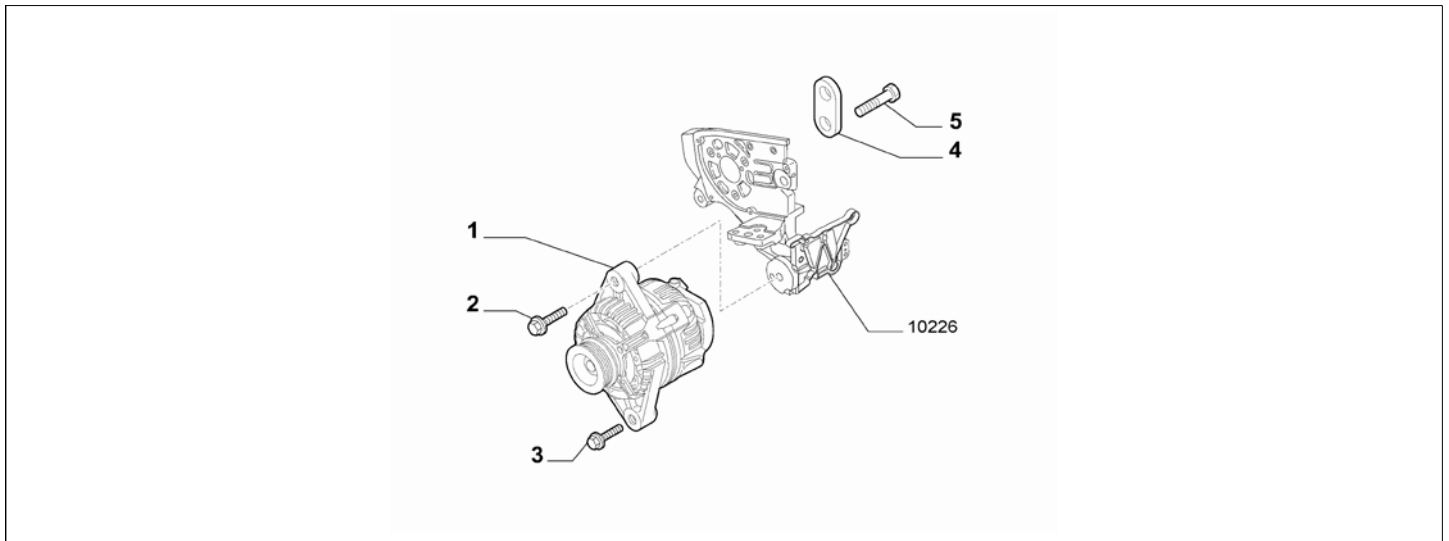

Catalogue	MITO 2013-2018	
Category	16.2 CURRENT GENERATING SYSTEM	
Var.	02	1.6D + DIESEL + 120HP
Rev.	00	

Part Num.	Description	Compatibility	Modif.	Qty	Notes	Col.	Reman.
1	51854901 ALTERNATOR, 100 A	!025+!140+!129+S/S		01			71794570
1	51854902 ALTERNATOR, 120 A	129		01			
1	51854902 ALTERNATOR, 120 A	025+S/S+!129+!140		01			
1	51854902 ALTERNATOR, 120 A	!129+140+S/S		01			
2	73503832 SCREW			01			
3	73502337 SCREW			01			
4	51758386 BRACKET			01			
5	73503830 SCREW			01			
5	73503831 SCREW			01			

Legend	
025	AIR CONDITIONER 1
129	ADAPTED FOR COLD COUNTRIES
140	CLIMATE CONTROL 2
S/S	STOP&START
1.6D	HORSE POWER (MARKET):1598
DIESEL	FUEL:DIESEL
120HP	POWER:1.6 JTD EURO5 -1.4 FIRE TRB 120HP