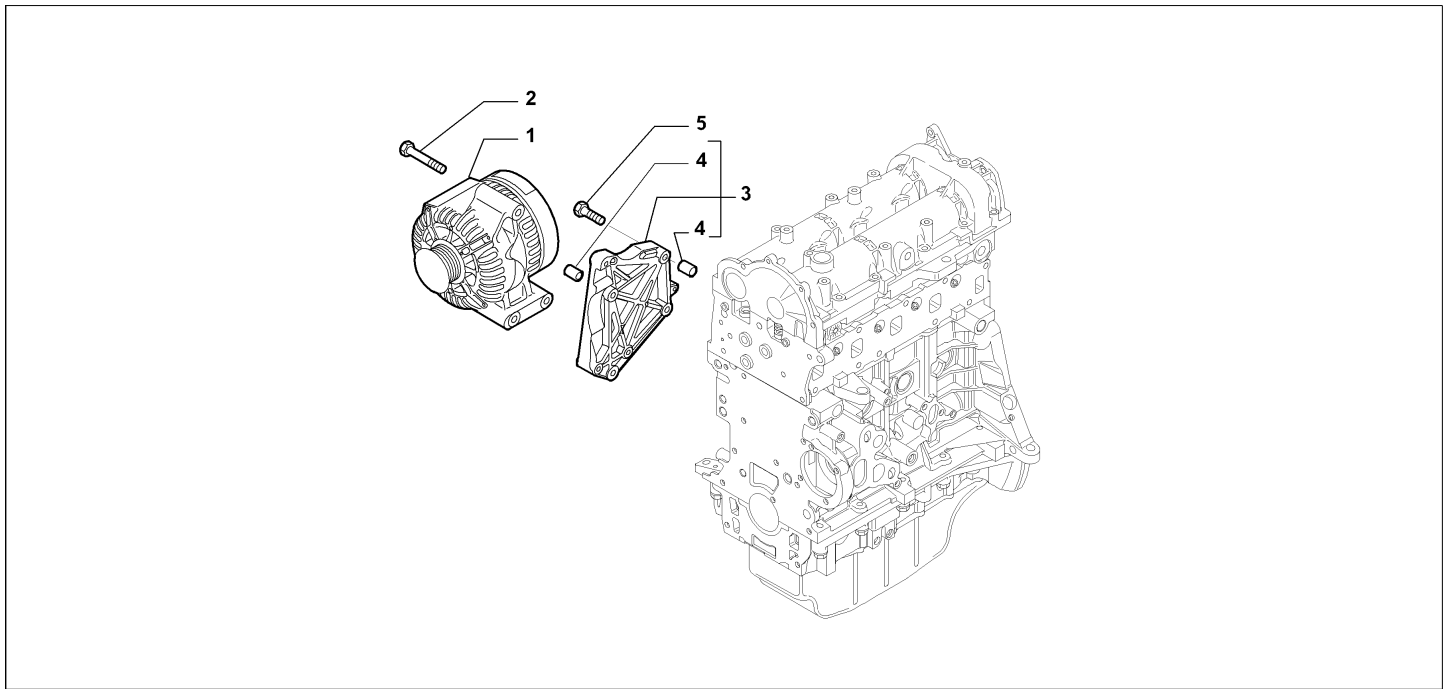

Catalogue	MITO 2013-2018	
Category	16.2 CURRENT GENERATING SYSTEM	
Var.	09	1.3D + DIESEL + EURO6
Rev.	00	

Part Num.	Description	Compatibility	Modif.	Qty	Notes	Col.	Reman.
1	51880173 ALTERNATOR	95HP		1			71797007
1	51993602 ALTERNATOR	!025+!129+!140+66M+85HP		1			
1	51993603 ALTERNATOR	129+66M+85HP		1			71797017
1	51993603 ALTERNATOR	!140+025+66M+85HP		1			71797017
1	51993603 ALTERNATOR	!025+140+66M+85HP		1			71797017
2	16297821 SCREW, M8X85			03			
3	51788014 SUPPORT			1			
4	46776158 DOWEL			04			
5	18753024 SCREW, M8X45			04			

Legend	
025	AIR CONDITIONER 1
129	ADAPTED FOR COLD COUNTRIES
140	CLIMATE CONTROL 2
66M	ECO KIT 2
1.3D	HORSE POWER (MARKET):
DIESEL	FUEL:DIESEL
EURO6	ECOLOGY:EURO 6
85HP	POWER:1.3 SDE 85HP EURO5
95HP	POWER:1.3 SDE 95HP EURO6