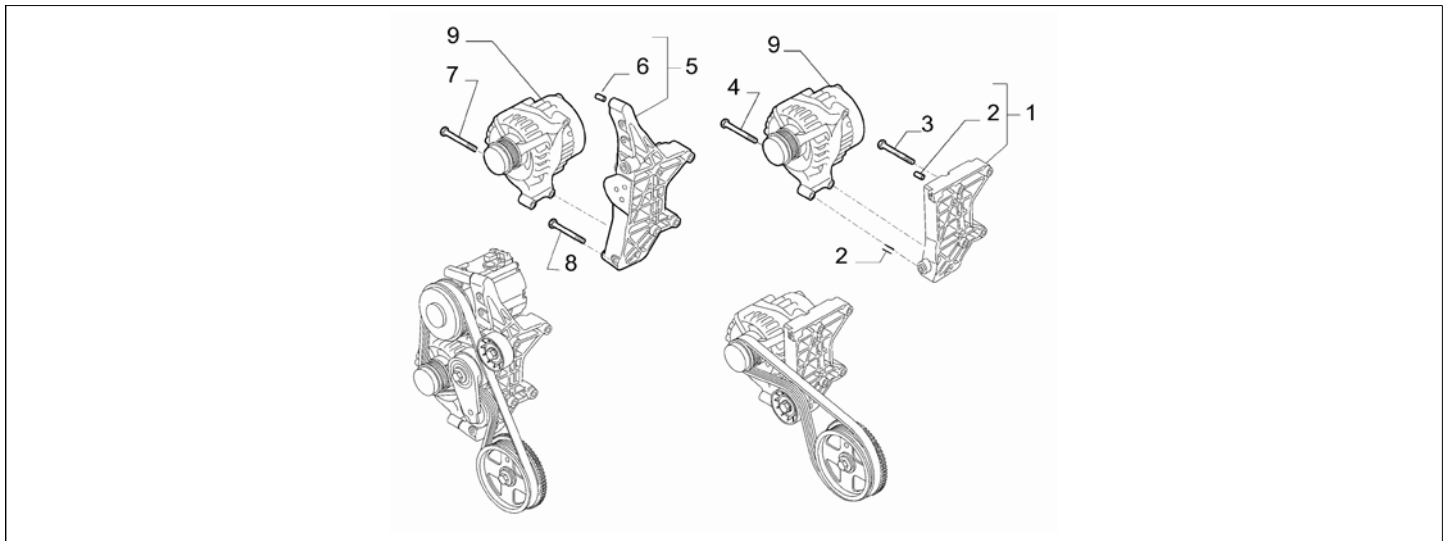

Catalogue	MITO 2013-2018	
Category	16.2 CURRENT GENERATING SYSTEM	
Var.	07	875CC + TURBO + 105HP + PETROL
Rev.	00	

Part Num.	Description	Compatibility	Modif.	Qty	Notes	Col.	Reman.
1	55225541	SUPPORT	!025, !140				
2	46434600	BUSH	!025, !140				
3	18753421	SCREW, M8X65	!025, !140				
4	18753121	SCREW, M8X50	!025, !140				
5	55241072	SUPPORT	025, 140				
6	46434600	BUSH	025, 140				
7	18753121	SCREW, M8X50	025, 140				
8	18753421	SCREW, M8X65	025, 140				
9	51874105	ALTERNATOR	!129+S/S				71796424
9	51922437	ALTERNATOR	129+S/S				

Legend	
025	AIR CONDITIONER 1
129	ADAPTED FOR COLD COUNTRIES
140	CLIMATE CONTROL 2
S/S	STOP&START
TURBO	(ASPIRATED/TURBO):TURBO
875CC	HORSE POWER (MARKET):875
PETROL	FUEL:PETROL
105HP	POWER:0.9 TWINAIR 105HP