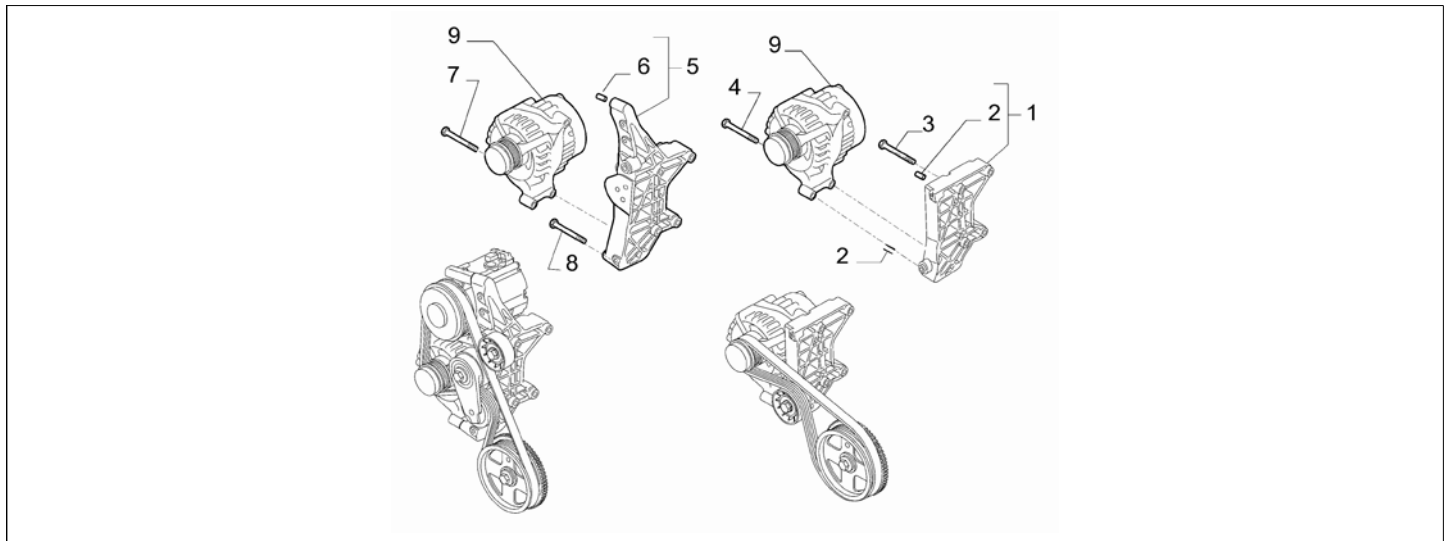

Catalogue	MITO 2013-2018	
Category	16.2 CURRENT GENERATING SYSTEM	
Var.	06	875CC + 85HP + TURBO + PETROL
Rev.	00	

Part Num.	Description	Compatibility	Modif.	Qty	Notes	Col.	Reman.
1	55225541	SUPPORT	I025, I140				
2	46434600	BUSH	I025, I140				
3	18753421	SCREW, M8X65	I025, I140				
4	18753121	SCREW, M8X50	I025, I140				
5	55225532	SUPPORT	025, 140				
6	46434600	BUSH	025, 140				
7	18753121	SCREW, M8X50	025, 140				
8	18753421	SCREW, M8X65	025, 140				
9	51874105	ALTERNATOR					71796424

Legend	
025	AIR CONDITIONER 1
140	CLIMATE CONTROL 2
TURBO	(ASPIRATED/TURBO):TURBO
875CC	HORSE POWER (MARKET):875
PETROL	FUEL:PETROL
85HP	POWER:1.3 SDE 85HP EURO5