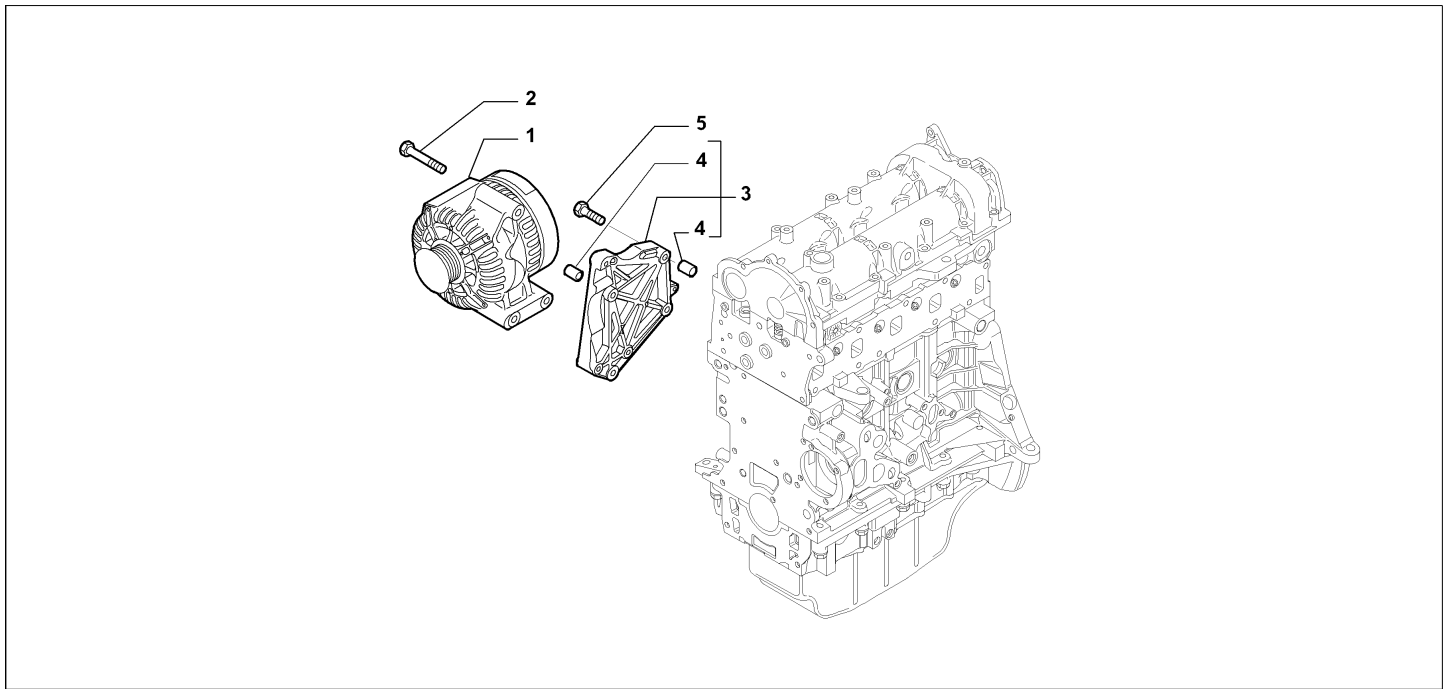

Catalogue	MITO 2013-2018	
Category	16.2 CURRENT GENERATING SYSTEM	
Var.	01	1.3D + DIESEL + 85HP + EURO5
Rev.	00	

Part Num.	Description	Compatibility	Modif.	Qty	Notes	Col.	Reman.
1	51984058 ALTERNATOR, 120A	129		01			71797016
1	51984057 ALTERNATOR, 105A	!129		01			
2	16297821 SCREW, M8X85			03			
3	51788014 SUPPORT, COMPL			01			
4	46776158 DOWEL			04			
5	18753024 SCREW, M8X45			04			