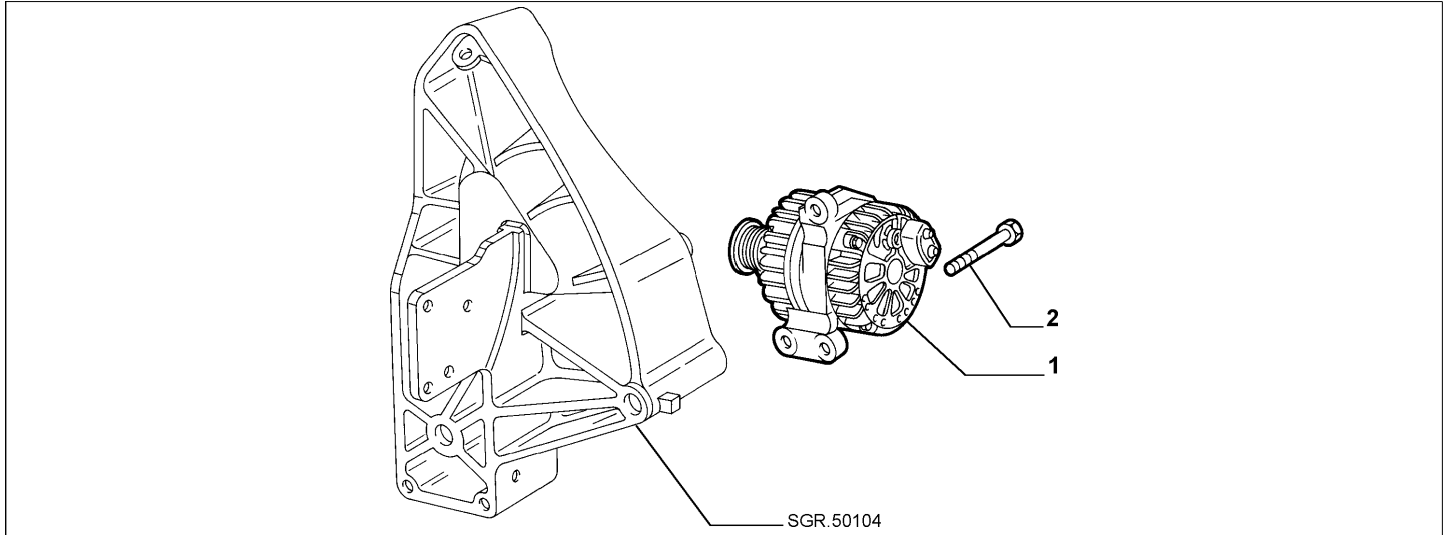

Catalogue	MITO 2013-2018	
Category	16.2 CURRENT GENERATING SYSTEM	
Var.	08	1.4 + 8V + (025, 140)
Rev.	00	

Part Num.	Description	Compatibility	Modif.	Qty	Notes	Col.	Reman.
1	51859037 ALTERNATOR, 70A	IS/S		1			71793972
1	51859041 ALTERNATOR, 120A	S/S		1			71797005
2	46463568 SCREW			3			

Legend	
025	AIR CONDITIONER 1
140	CLIMATE CONTROL 2
S/S	STOP&START
1.4	HORSE POWER (MARKET):1370
8V	TOTAL NUMBER OF VALVES:8 VALVES