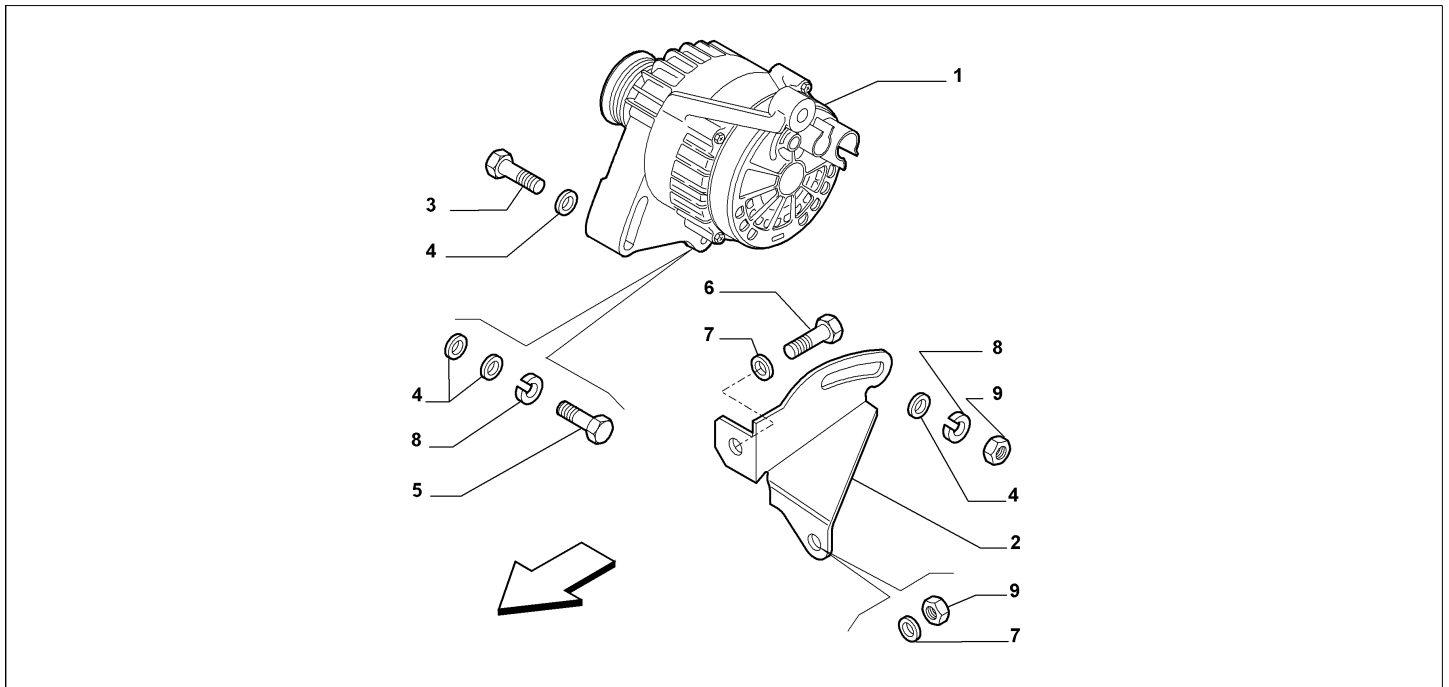

Catalogue	MITO 2013-2018	
Category	16.2 CURRENT GENERATING SYSTEM	
Var.	04	1.4 + 16V + !((025, 140))
Rev.	00	

Part Num.	Description	Compatibility	Modif.	Qty	Notes	Col.	Reman.
1	51859043 ALTERNATOR	120HP	C19422	01			71794096
1	52003537 ALTERNATOR	120HP	D19422	01			
2	7725343 BRACKET			01			
3	16041621 SCREW, M10X45			01			
3	16041621 SCREW, M10X50			01			
4	12646821 PLANE WASHER			04			
5	14363334 SCREW, M10X1,25X55			02			
6	15970524 SCREW, M10X22			02			
7	11198574 LOCK WASHER			03			
8	11198371 LOCK WASHER			03			
9	15501121 NUT, M10X1,25			02			

Legend	
025	AIR CONDITIONER 1
140	CLIMATE CONTROL 2
1.4	HORSE POWER (MARKET):1370
120HP	POWER:1.6 JTD EURO5 -1.4 FIRE TRB 120HP
16V	TOTAL NUMBER OF VALVES:16 VALVES
19422	New alternator [DAT 29/03/2016]