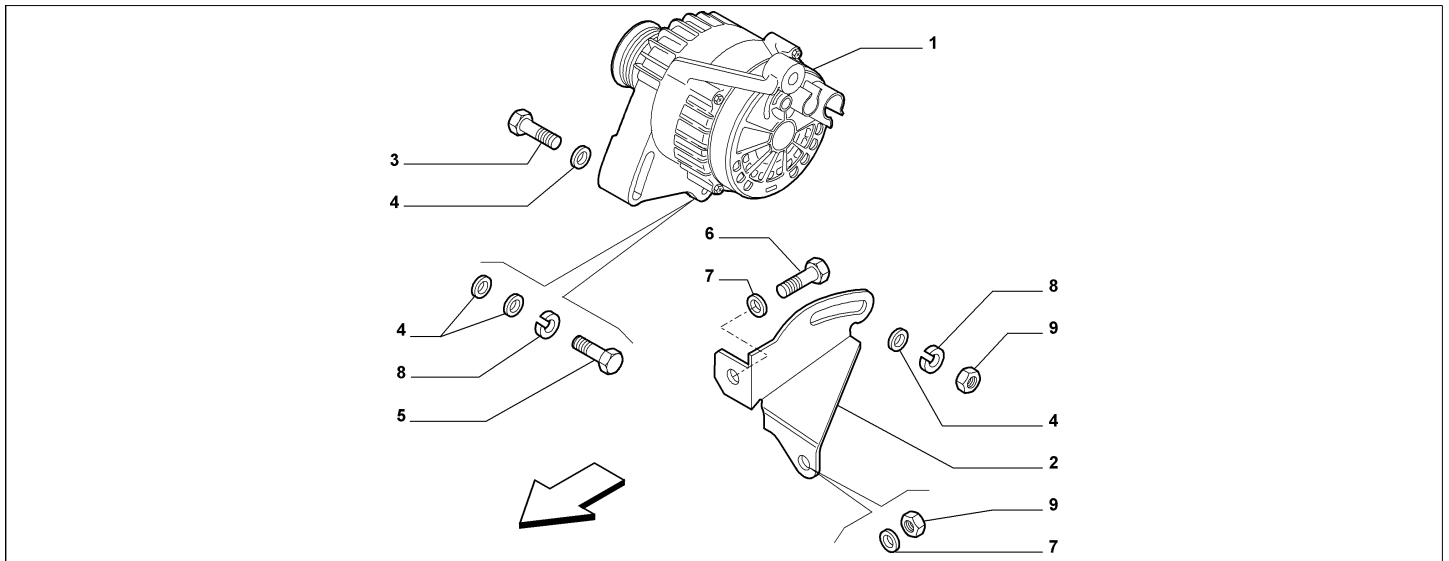

Catalogue	MITO 2013-2018	
Category	16.2 CURRENT GENERATING SYSTEM	
Var.	03	1.4 + 8V + !(025, 140)
Rev.	00	

Part Num.	Description	Compatibility	Modif.	Qty	Notes	Col.	Reman.
1	51700675 ALTERNATOR, 70A	70HP	C13000	1			71784031
1	51859042 ALTERNATOR, 70A	70HP	D13000, C18997	1			71794211
1	52003536 ALTERNATOR, 70A	70HP	D18997	1			71796293
1	51859044 ALTERNATOR, 105A	78HP		1			71794093
2	7725343 BRACKET			1			
3	16041621 SCREW, M10X45			1			
3	16041621 SCREW, M10X50			1			
4	12646821 PLANE WASHER			4			
5	14363334 SCREW, M10X1,25X55			2			
6	15970524 SCREW, M10X22			2			
7	11198574 LOCK WASHER			3			
8	11198371 LOCK WASHER			3			
9	15501121 NUT, M10X1,25			2			

Legend	
025	AIR CONDITIONER 1
140	CLIMATE CONTROL 2
1.4	HORSE POWER (MARKET):1370
70HP	POWER:1.4 FIRE 8V 70HP EURO5-EURO6
78HP	POWER:1.4 FIRE 8V/16V 78HP EURO5
8V	TOTAL NUMBER OF VALVES:8 VALVES
13000	TO MANAGE RECONDITIONED VEHICLES [DAT 31/03/2017]
18997	New alternators [DAT 01/11/2017]