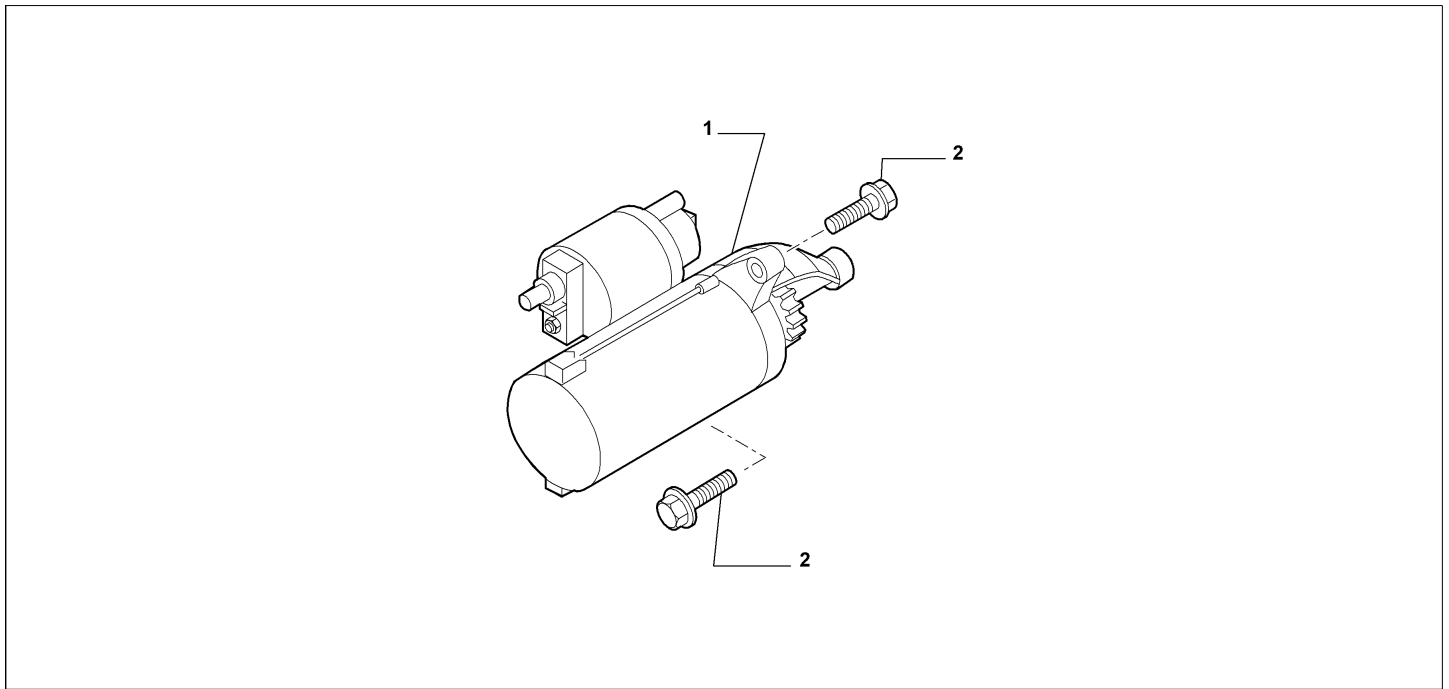

Catalogue	MITO 2013-2018	
Category	15.1 ENGINE STARTING EQUIPMENT	
Var.	01	1.4 + PETROL, 1.6D + DIESEL
Rev.	00	

	Part Num.	Description	Compatibility	Modif.	Qty	Notes	Col.	Reman.
1	51804744	STARTER MOTOR	1.4+S/S	C17697	1			71793777
1	51916168	STARTER MOTOR	1.4+S/S	D17697	1			71795387
1	51890631	STARTER MOTOR	1.4+IS/S		1			71794760
1	51810308	STARTER MOTOR	1.6D+S/S		1			71794782
2	18753021	SCREW	1.4		2			
2	16287521	SCREW	1.6D		3			

Part Num.	Description	Compatibility	Modif.	Qty	Notes	Col.	Reman.
1	51810307 STARTER MOTOR		C17704	01			71796983
1	51916170 STARTER MOTOR		D17704	01			71796986
2	55201943 SCREW, M8X45			02			

Legend	
1.3D	HORSE POWER (MARKET):
DIESEL	FUEL:DIESEL
17704	new starter motor [DAT 15/04/2014]

Legend	
875CC	HORSE POWER (MARKET):875
PETROL	FUEL:PETROL