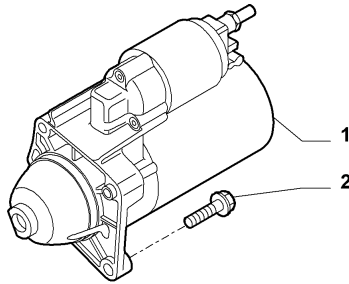

Catalogue	MITO 2013-2018	
Category	15.1 ENGINE STARTING EQUIPMENT	
Var.	01	1.4 + PETROL, 1.6D + DIESEL
Rev.	00	

	Part Num.	Description	Compatibility	Modif.	Qty	Notes	Col.	Reman.
1	51804744	STARTER MOTOR	1.4+S/S	C17697	1			71793777
1	51916168	STARTER MOTOR	1.4+S/S	D17697	1			71795387
1	51890631	STARTER MOTOR	1.4+IS/S		1			71794760
1	51810308	STARTER MOTOR	1.6D+S/S		1			71794782
2	18753021	SCREW	1.4		2			
2	16287521	SCREW	1.6D		3			

Part Num.	Description	Compatibility	Modif.	Qty	Notes	Col.	Reman.
1	51810307 STARTER MOTOR		C17704	01			71796983
1	51916170 STARTER MOTOR		D17704	01			71796986
2	55201943 SCREW, M8X45			02			

Legend	
1.3D	HORSE POWER (MARKET):
DIESEL	FUEL:DIESEL
17704	new starter motor [DAT 15/04/2014]