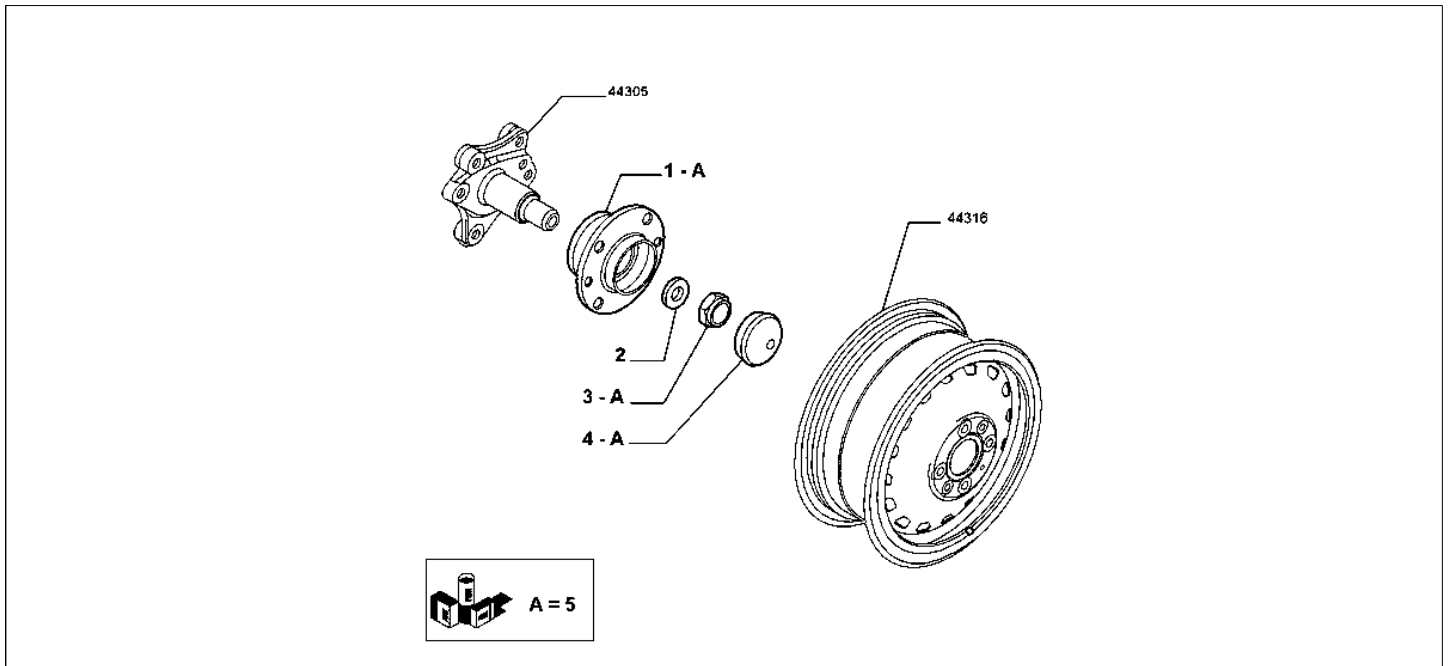

Catalogue	MITO 2013-2018	
Category	12.4 REAR STUB SHAFT	
Var.	01	
Rev.	00	

Part Num.	Description	Compatibility	Modif.	Qty	Notes	Col.	Reman.
1	51754193 HUB			2			
2	7568587 PLANE WASHER			2			
3	7556102 NUT			2			
4	7688978 CUP			2			
5	71769738 KIT BEARING			2			