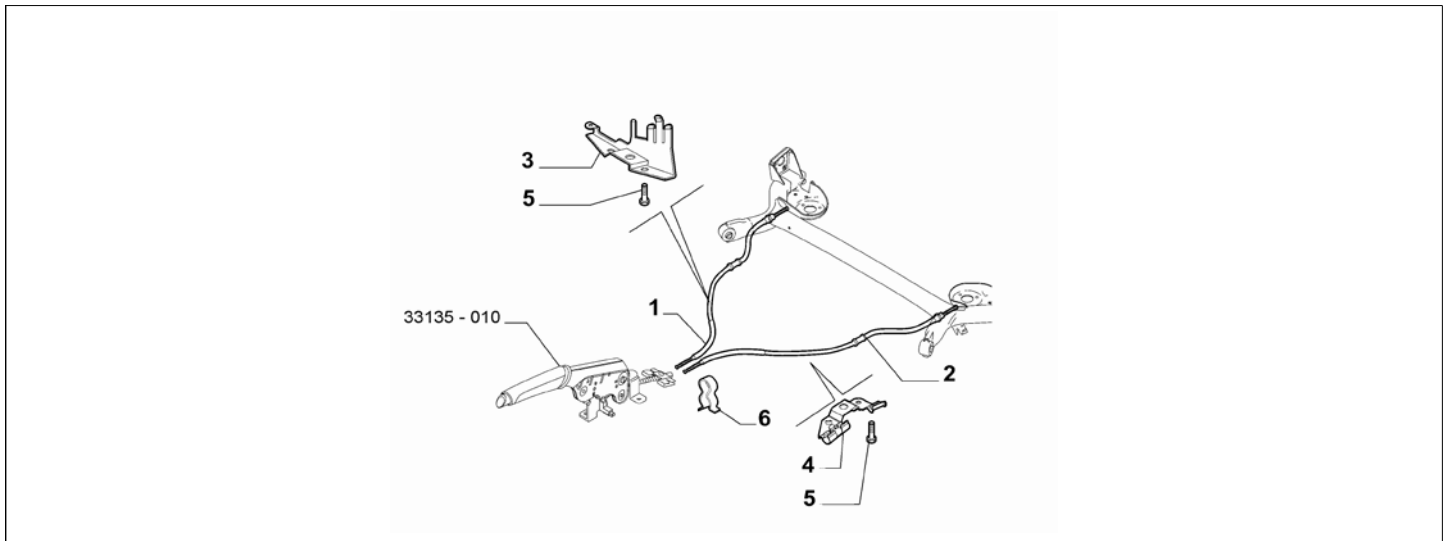

Catalogue	MITO 2011-2013	
Category	9.6 HANDBRAKE CONTROL	
Var.	01	
Rev.	00	

Part Num.	Description	Compatibility	Modif.	Qty	Notes	Col.	Reman.
1	735410257 LEVER	I320		1			
1	156096539 LEVER	320+I321, I320+321		1			
1	156097898 LEVER	5KV, 4MZ		1			
1	156099228 LEVER	LL1		1			
1	156099228 LEVER	4KX		1			
2	13028324 SCREW, M8X16			2			

Legend	
320	LEATHER STEERING WHEEL AND GEAR LEVER KNOB
321	SPORTS STEERING WHEEL
4KX	SPORTIVE KIT 4
4MZ	UPHOLSTERING EXTRA SERIES 6
5KV	STEERING WHEEL EXTRA SERIES 2
LL1	TRIM LEVEL:SPORT

Catalogue	MITO 2011-2013	
Category	9.6 HANDBRAKE CONTROL	
Var.	01	
Rev.	00	