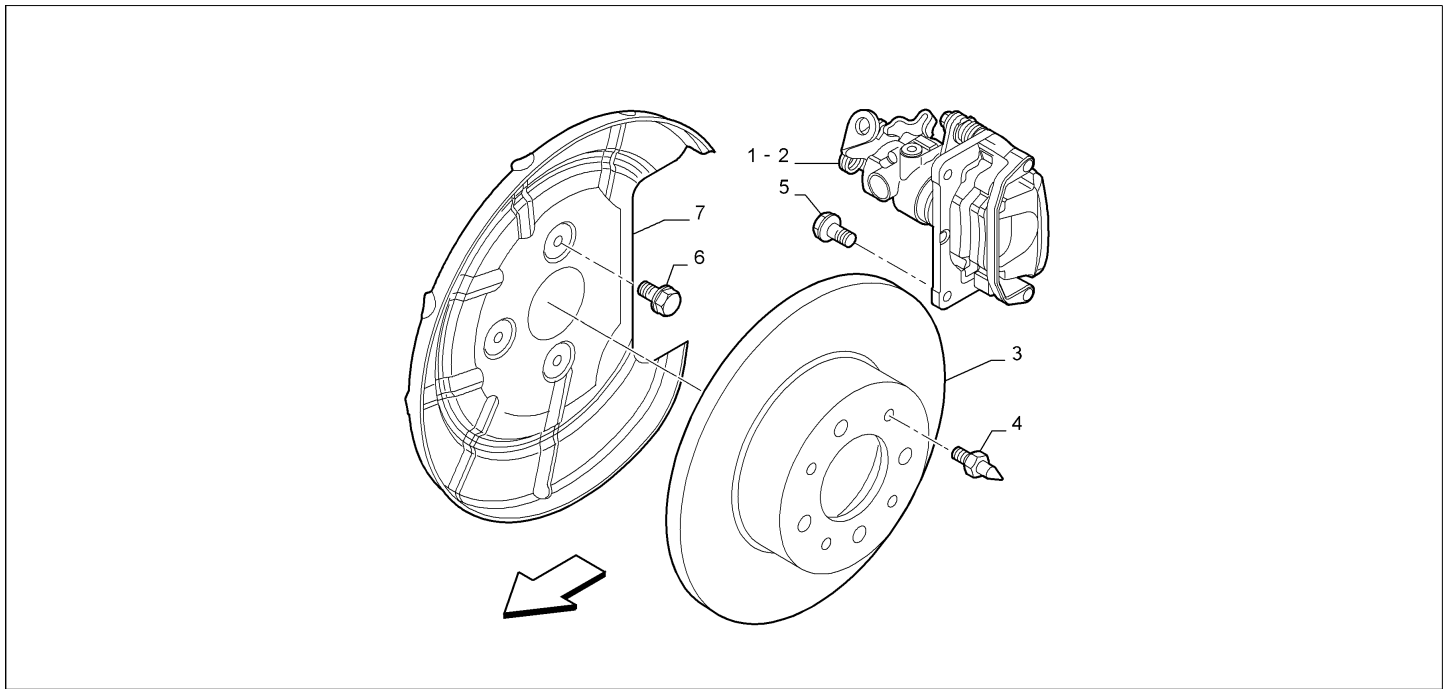

Catalogue	MITO 2011-2013	
Category	9.5 REAR WHEEL BRAKES	
Var.	01	
Rev.	00	

Part Num.	Description	Compatibility	Modif.	Qty	Notes	Col.	Reman.
1	51864818	REAR CALIPER, RIGHT	IBREMBO		1	ONLY PARTS ARE SUPPLIED	
1	51864820	REAR CALIPER, RIGHT	BREMBO		1	ONLY PARTS ARE SUPPLIED	
2	51864817	REAR CALIPER, LEFT	IBREMBO		1	ONLY PARTS ARE SUPPLIED	
2	51864819	REAR CALIPER, LEFT	BREMBO		1	ONLY PARTS ARE SUPPLIED	
3	51805559	BRAKE DISC	!108+!208+!404+!406+!420+!421+!431+!432+!439+!5A6+!55E+!4AY		2		
3	51813705	BRAKE DISC	108, 208, 404, 406, 420, 421, 431, 432, 439, 5A6, 4AY, 55E, 4AY		2		
4	7734791	STUD			4		
5	50700583	SCREW			4		
6	13835814	SCREW			6		
7	55700911	PROTECTION			2		