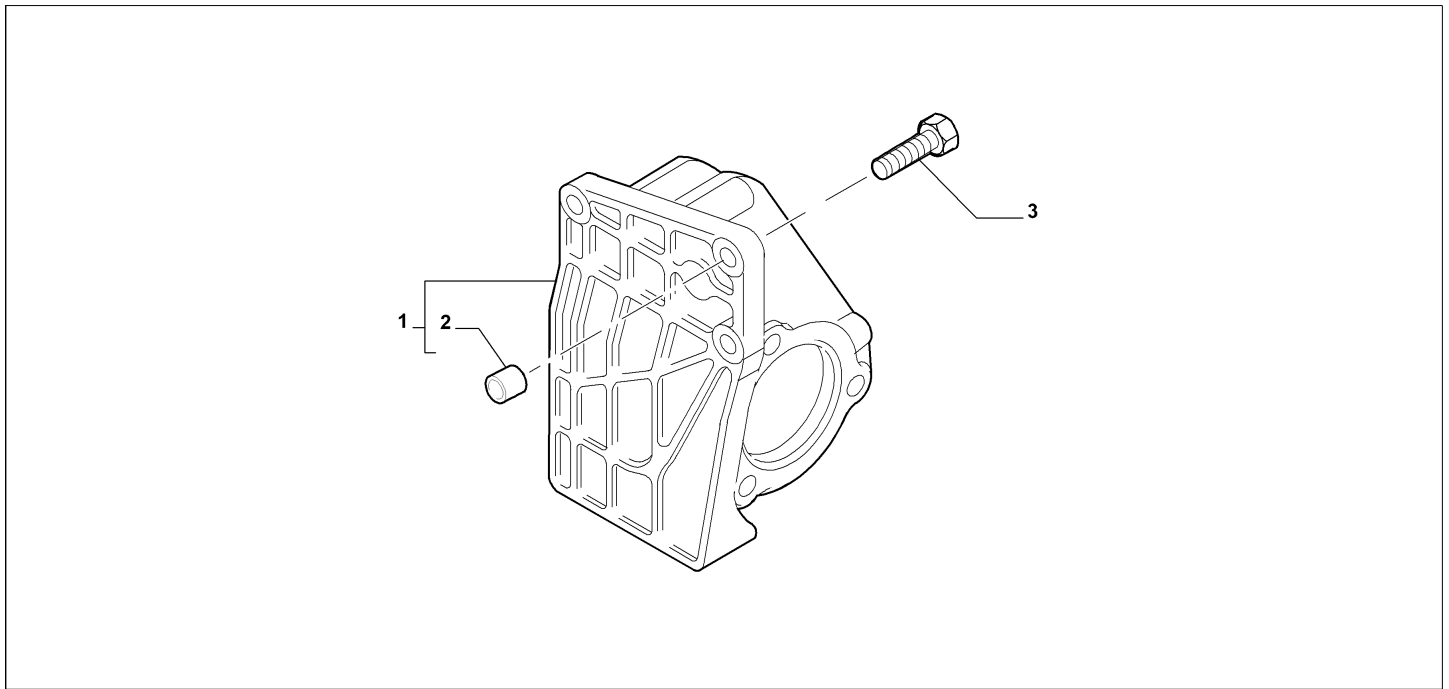

Catalogue	MITO 2011-2013	
Category	8.1 DRIVESHAFT MOUNTING	
Var.	01	1.3D + DIESEL + (95HP, 85HP) + EURO5
Rev.	00	

Part Num.	Description	Compatibility	Modif.	Qty	Notes	Col.	Reman.
1	51869690 SUPPORT, COMPL			01			
2	46776158 DOWEL, 10X14			02			
3	16287321 SCREW, M8X30			03			

Legend	
1.3D	HORSE POWER (MARKET):1.3
DIESEL	FUEL:DIESEL
EURO5	ECOLOGY:LIM.ECC PHASE 5
85HP	POWER:1.3 SDE 85HP EURO5
95HP	POWER:1.3 SDE 95HP EURO5

Catalogue	MITO 2011-2013	
Category	8.1 DRIVESHAFT MOUNTING	
Var.	02	1.4 + 120HP, 135HP, 155HP, 170HP
Rev.	00	