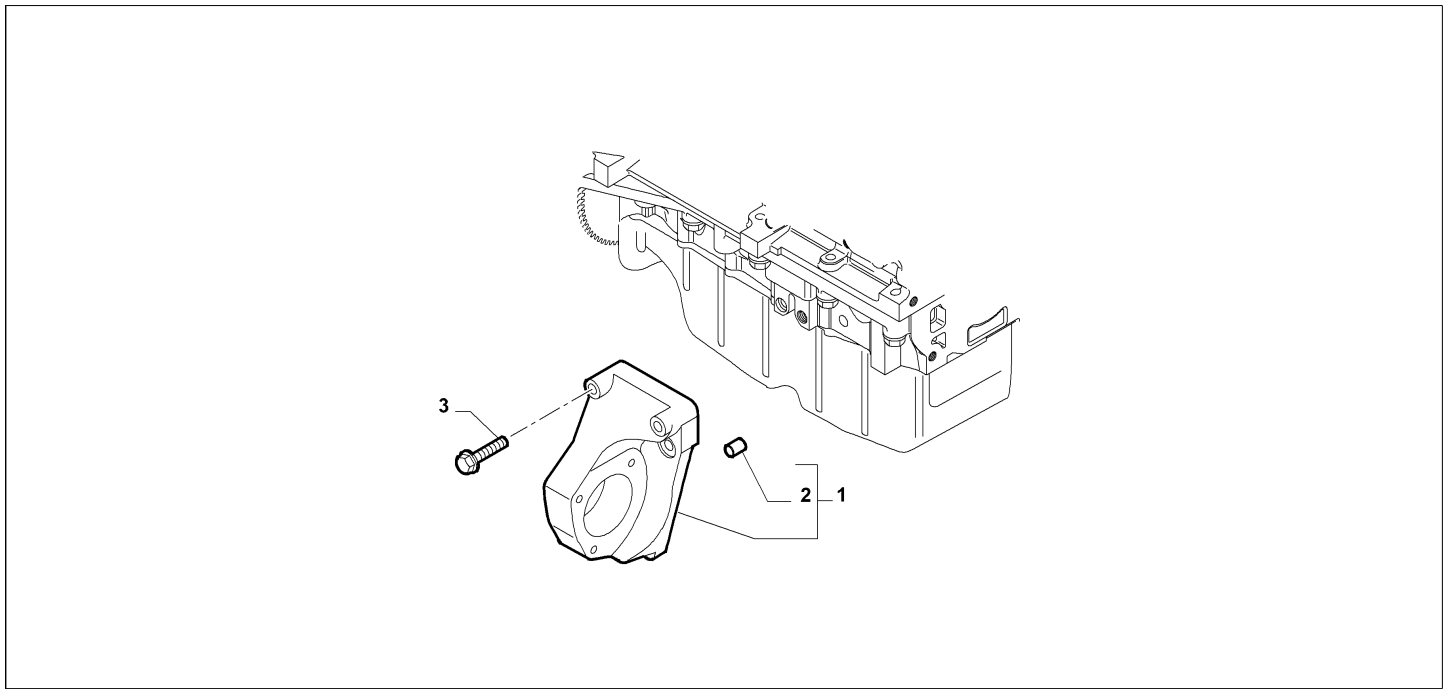

Catalogue	MITO 2011-2013	
Category	8.1 DRIVESHAFT MOUNTING	
Var.	01	1.3D + DIESEL + (95HP, 85HP) + EURO5
Rev.	00	

Part Num.	Description	Compatibility	Modif.	Qty	Notes	Col.	Reman.
1	51869690 SUPPORT, COMPL			01			
2	46776158 DOWEL, 10X14			02			
3	16287321 SCREW, M8X30			03			

Legend	
1.3D	HORSE POWER (MARKET):1.3
DIESEL	FUEL:DIESEL
EURO5	ECOLOGY:LIM.ECC PHASE 5
85HP	POWER:1.3 SDE 85HP EURO5
95HP	POWER:1.3 SDE 95HP EURO5

Catalogue	MITO 2011-2013	
Category	8.1 DRIVESHAFT MOUNTING	
Var.	02	1.4 + 120HP, 135HP, 155HP, 170HP
Rev.	00	