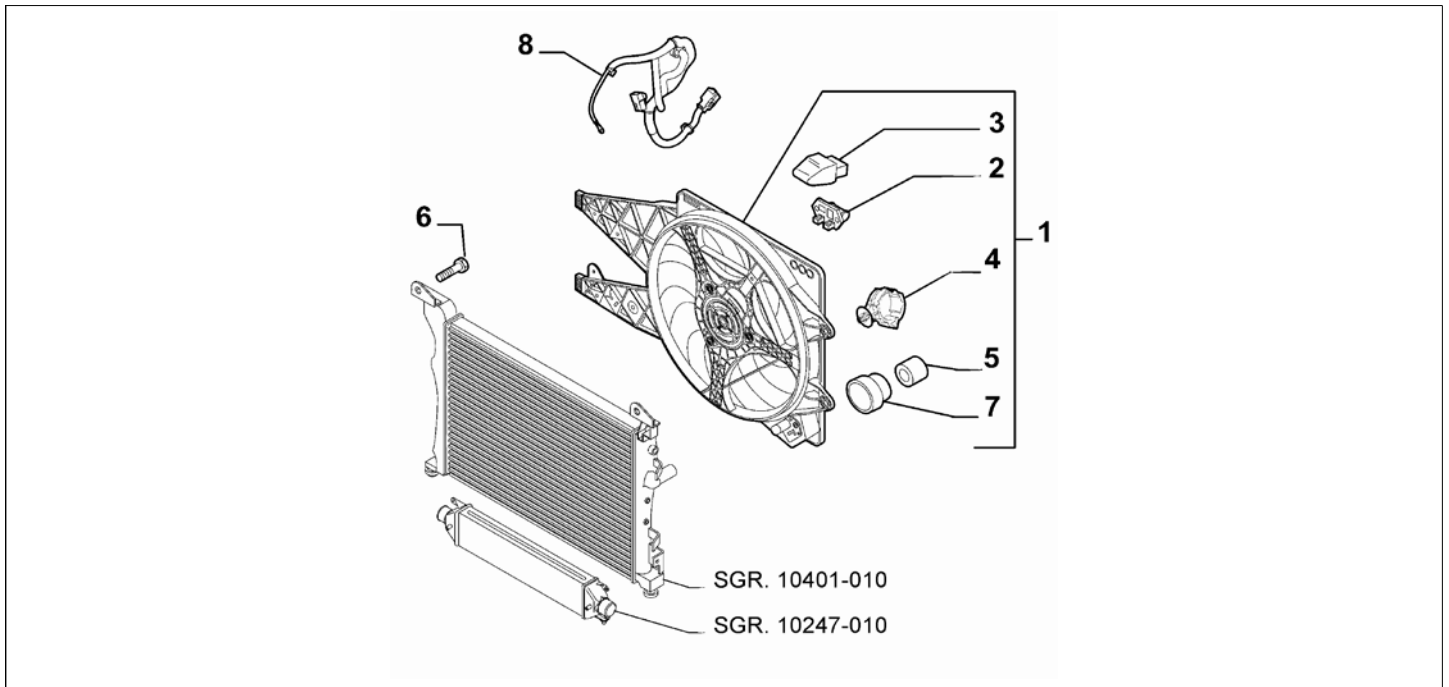

Catalogue	MITO 2011-2013	
Category	5.3 FAN AND FAN DRIVE	
Var.	04	1.6D
Rev.	00	

Part Num.	Description	Compatibility	Modif.	Qty	Notes	Col.	Reman.
1	51890980	ELECTROFAN		1			
1	51890982	ELECTROFAN		1			
2	51890981	RESISTOR		1			
3	5981077	PAD		2			
4	55703595	CLIP		3			
5	46785726	SPACER		3			
6	15699801	SCREW		3			
6	15699801	SCREW		6			
7	7559611	PAD		6			
8	50510706	CABLE HARNESS		1			
8	50510707	CABLE HARNESS		1			

Legend	
025	AIR CONDITIONER 1
140	CLIMATE CONTROL 2
1.6D	HORSE POWER (MARKET):1598