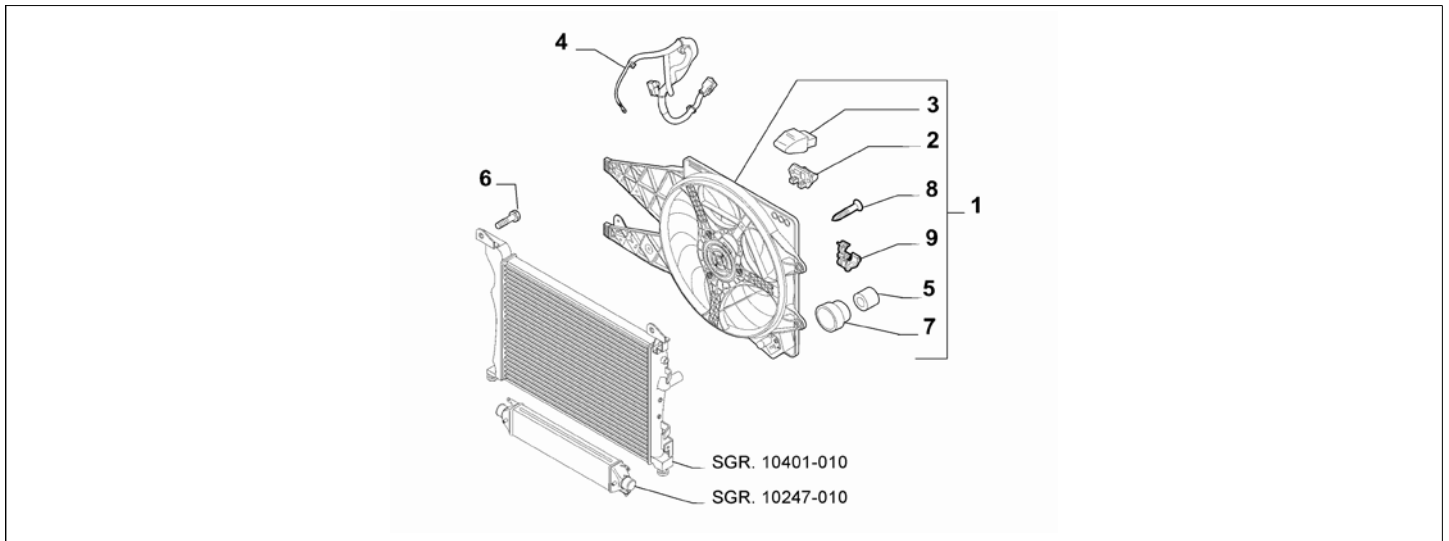

Catalogue	MITO 2011-2013	
Category	5.3 FAN AND FAN DRIVE	
Var.	02	1.4 + TURBO
Rev.	00	

Part Num.	Description	Compatibility	Modif.	Qty	Notes	Col.	Reman.
1	51817559	ELECTROFAN	120HP+1025+1140		1		
1	51813582	ELECTROFAN	120HP+025+1140		1		
1	51813582	ELECTROFAN	120HP+140		1		
1	51890980	ELECTROFAN	135HP+1025+1140		1		
1	51890982	ELECTROFAN	135HP+025+1140		1		
1	51890982	ELECTROFAN	135HP+140		1		
1	51813582	ELECTROFAN	170HP+1140		1		
1	51813582	ELECTROFAN	170HP+140		1		
1	50522059	ELECTROFAN	4MJ		1		
2	55702358	RESISTOR	120HP+1025+1140		1		
2	51805134	RESISTOR	120HP+025+1140		1		
2	51805134	RESISTOR	120HP+140		1		
2	51890981	RESISTOR	135HP+1025+1140		1		
2	51890981	RESISTOR	135HP+025+1140		1		
2	51890981	RESISTOR	135HP+140		1		
2	51805134	RESISTOR	170HP+1140		1		
2	51805134	RESISTOR	170HP+140		1		
3	5981077	PAD			2		
4	50519444	CABLE HARNESS	120HP+1025+1140, 135HP+1025+1140		1		
4	50519445	CABLE HARNESS	120HP+025+1140, 155HP+025+1140		1		
4	50519445	CABLE HARNESS	120HP+140, 155HP+140		1		
4	50518622	CABLE HARNESS	135HP+025+1140, 170HP+025+1140		1		
4	50518622	CABLE HARNESS	135HP+140, 170HP+140		1		
4	50521778	CABLE HARNESS	4MJ		1		
5	46785726	SPACER			3		
6	15699801	SCREW, M6X20	1025, 1140		3		
6	15699801	SCREW, M6X20	025, 140		6		
7	7559611	PAD			6		
8	15923907	SCREW, M10X16	4MJ		1		
9	55703595	CLIP	4MJ		2		

Legend	
025	AIR CONDITIONER 1
140	CLIMATE CONTROL 2