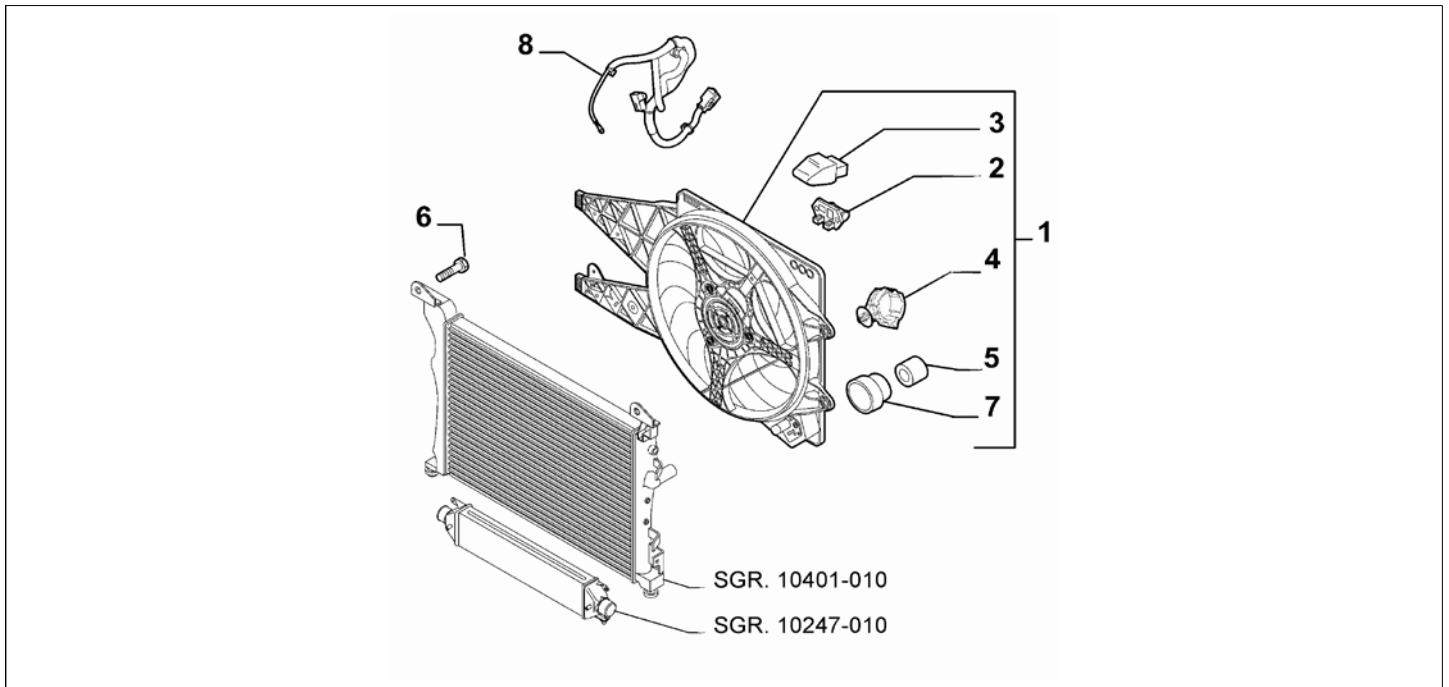

Catalogue	MITO 2011-2013	
Category	5.3 FAN AND FAN DRIVE	
Var.	03	1.3D
Rev.	00	

Part Num.	Description	Compatibility	Modif.	Qty	Notes	Col.	Reman.
1	51890980	ELECTROFAN	85HP+1025+1140				
1	51890980	ELECTROFAN	95HP+1025+1140				
1	51890982	ELECTROFAN	85HP+025+1140				
1	51890982	ELECTROFAN	95HP+025+1140				
1	51890982	ELECTROFAN	85HP+140				
1	51890982	ELECTROFAN	95HP+140				
2	51890981	RESISTOR					
3	5981077	PAD					
4	55703595	CLIP					
5	46785726	SPACER					
6	15699801	SCREW					
7	7559611	PAD					
8	50510706	CABLE HARNESS	85HP+1025+1140				
8	50510706	CABLE HARNESS	95HP+1025+1140				
8	50510707	CABLE HARNESS	85HP+025+1140				
8	50510707	CABLE HARNESS	95HP+025+1140				
8	50510707	CABLE HARNESS	85HP+140				
8	50510707	CABLE HARNESS	95HP+140				

Legend	
025	AIR CONDITIONER 1
140	CLIMATE CONTROL 2
1.3D	HORSE POWER (MARKET):1.3
85HP	POWER:1.3 SDE 85HP EURO5
95HP	POWER:1.3 SDE 95HP EURO5