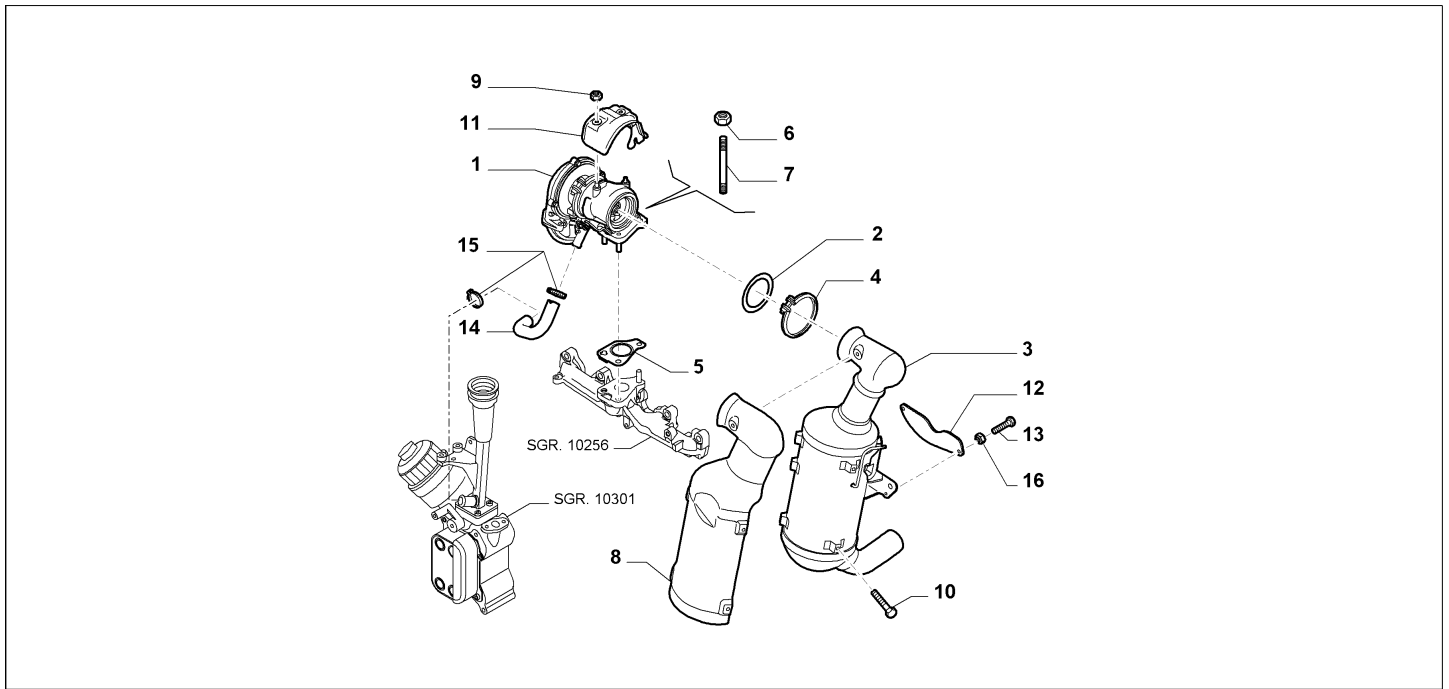

Catalogue	MITO 2011-2013	
Category	3.9 SUPERCHARGING	
Var.	01	1.3D + DIESEL + (95HP, 85HP) + EURO5
Rev.	00	

Part Num.	Description	Compatibility	Modif.	Qty	Notes	Col.	Reman.
1	55221160 TURBOCOMPRESSOR	95HP		01			71794959
1	71794956 TURBOCOMPRESSOR	85HP		01			71794957
2	55213924 SEAL GASKET			01			
3	55234961 SILENCER CATALIZED	95HP		01			
3	55230850 SILENCER CATALIZED	85HP		01			
4	55209833 COLLAR			01			
5	55212464 SEAL GASKET		C15644	01			
5	55241375 SEAL GASKET		D15644	01			
6	55192175 NUT, DIAM M8			03			
7	55205456 STUD, M8X12-25			01			
8	55217452 PROTECTION			01			
9	55192176 NUT, DIAM 6			03			
10	55192179 SCREW, M6X16			02			
11	55229834 PROTECTION			01			
12	55217450 BRACKET			01			
13	18752121 SCREW, M8X18			03			
14	55256543 SLEEVE			01			
15	55223383 COLLAR			02			
16	55206854 NUT			02			

Legend	
1.6D	HORSE POWER (MARKET):1598
DIESEL	FUEL:DIESEL
120HP	POWER:1.6 JTD EURO5 -1.4 FIRE TRB EURO4 120CV
15034	NEW TURBOCHARGER [DAT 30/11/2010]

Catalogue	MITO 2011-2013	
Category	3.9 SUPERCHARGING	
Var.	03	1.4 + PETROL + 120HP
Rev.	00	

Legend	
TURBO	(ASPIRATED/TURBO):TURBO
875CC	HORSE POWER (MARKET):875
PETROL	FUEL:PETROL
85HP	POWER:1.3 SDE 85HP EURO5