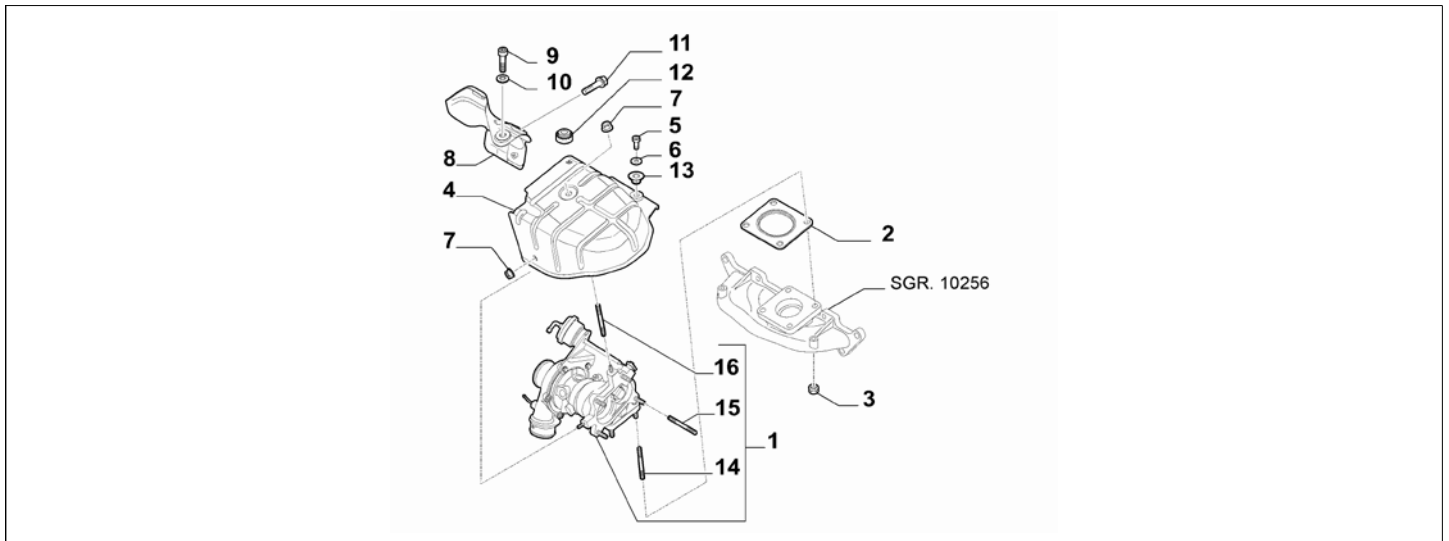

Catalogue	MITO 2011-2013	
Category	3.9 SUPERCHARGING	
Var.	03	1.4 + PETROL + 120HP
Rev.	00	

Part Num.	Description	Compatibility	Modif.	Qty	Notes	Col.	Reman.
1	55212917	TURBOCOMPRESSOR	EURO4				71724559
1	55220546	TURBOCOMPRESSOR	EURO5	C16241			
1	55248312	TURBOCOMPRESSOR	EURO5	D16241			71796220
2	55240963	SEAL GASKET					
3	14119319	NUT					
4	55218407	PROTECTION					
5	14432224	SCREW					
6	14499324	PLANE WASHER					
7	55192176	NUT					
8	55220714	PROTECTION					
9	14432224	SCREW					
10	11194379	LOCK WASHER					
11	16286024	SCREW					
12	55218315	THREADED BUSH					
13	51816568	SPACER					
14	71770146	STUD, M8X1.25X23					
15	71770147	STUD, M8X1.25X31.5					
16	71770673	STUD, M6X1X15					

Legend	
1.4	HORSE POWER (MARKET):1370
PETROL	FUEL:PETROL
EURO4	ECOLOGY:EEC LIM. STAGE 4
EURO5	ECOLOGY:LIM.ECC PHASE 5
120HP	POWER:1.6 JTD EURO5 -1.4 FIRE TRB EURO4 120CV
16241	New turbochargers [DAT 27/11/2012]