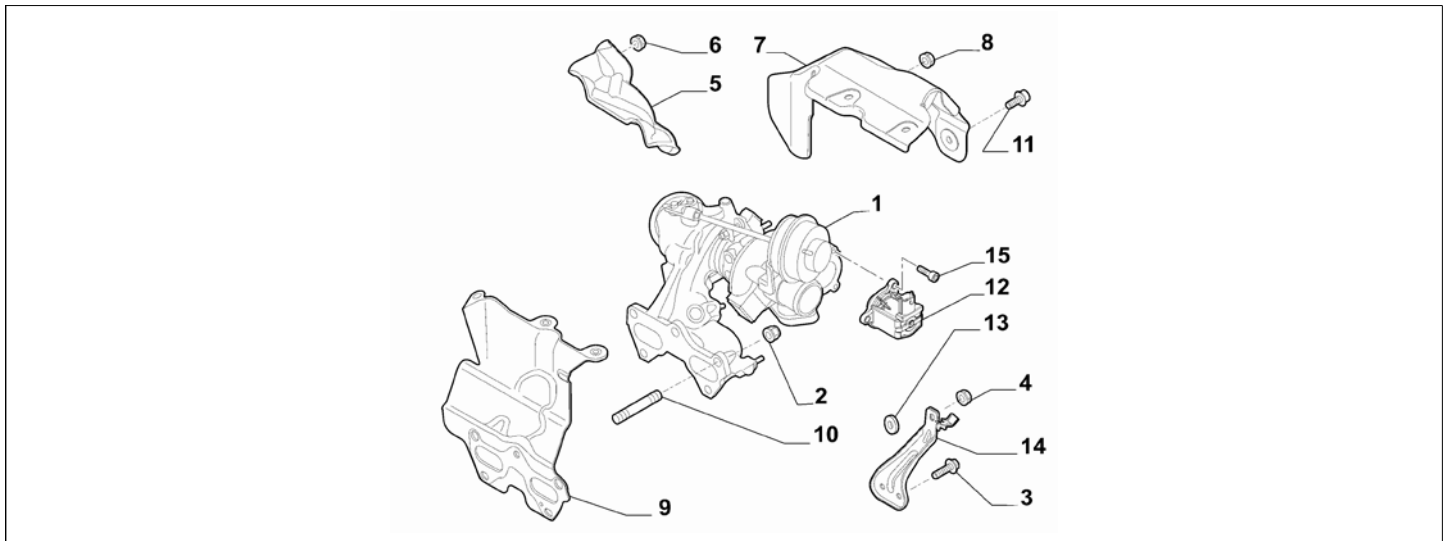

Catalogue	MITO 2011-2013	
Category	3.9 SUPERCHARGING	
Var.	05	875CC + 85HP + TURBO + PETROL
Rev.	00	

Part Num.	Description	Compatibility	Modif.	Qty	Notes	Col.	Reman.
1	55240093 TURBOCOMPRESSOR			1			71795700
2	55206854 NUT			5			
3	16281924 SCREW			2			
4	55192175 NUT			1			
5	55225427 PROTECTION			1			
6	14059911 NUT			2			
7	55248522 PROTECTION			1			
8	14059911 NUT			3			
9	55230477 SEAL GASKET			1			
10	55210286 STUD			5			
11	55206778 SCREW			3			
12	55221800 ELECTRO-VALVE			1			
13	55241078 SPACER			1			
14	55241077 BRACKET			1			
15	55225269 SCREW			3			

Legend	
TURBO	(ASPIRATED/TURBO):TURBO
875CC	HORSE POWER (MARKET):875
PETROL	FUEL:PETROL
85HP	POWER:1.3 SDE 85HP EURO5