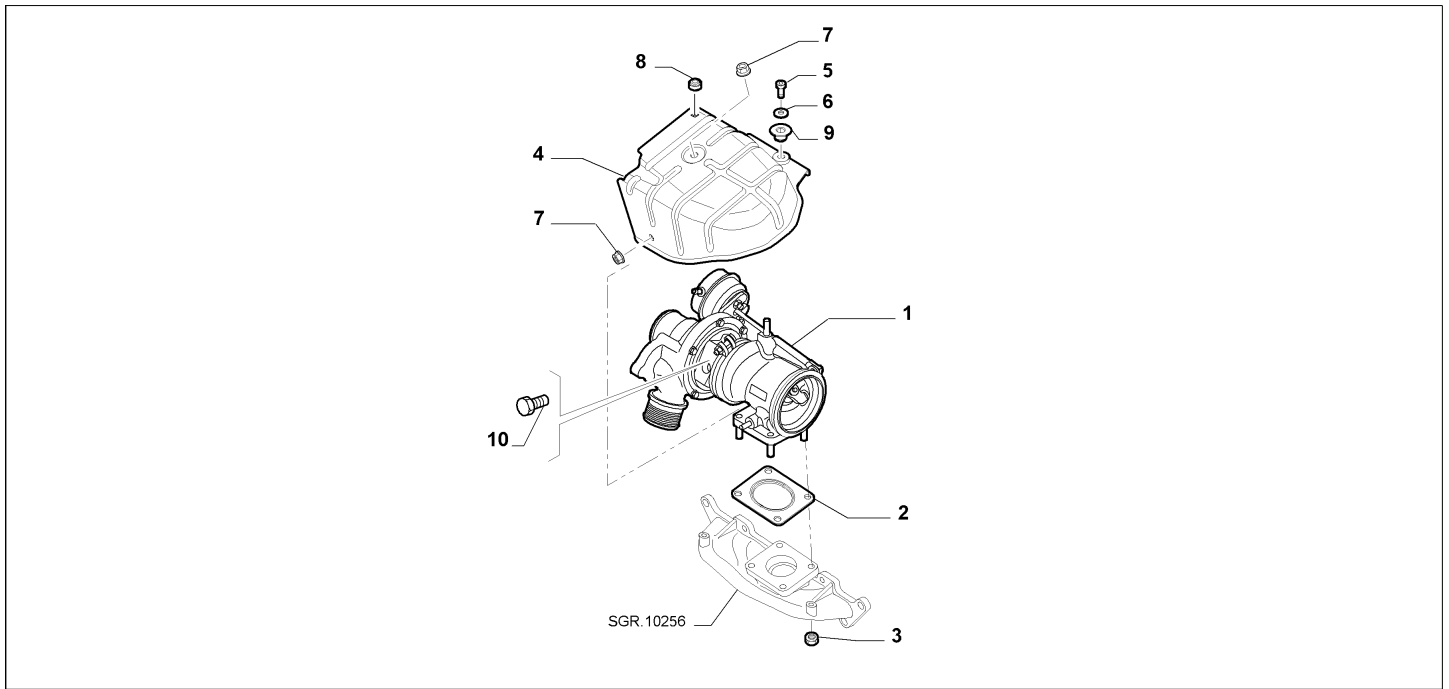

Catalogue	MITO 2011-2013	
Category	3.9 SUPERCHARGING	
Var.	04	1.4 + PETROL + (135HP, 170HP)
Rev.	00	

Part Num.	Description	Compatibility	Modif.	Qty	Notes	Col.	Reman.
1	55228036	TURBOCOMPRESSOR 135HP	C15869	01			71724489
1	55238190	TURBOCOMPRESSOR 135HP	D15869	01			71794983
1	55231115	TURBOCOMPRESSOR 170HP		01			71724850
2	55240963	SEAL GASKET		01			
3	14119319	NUT		04			
4	55258215	PROTECTION		01			
5	14432224	SCREW		01			
6	14499324	PLANE WASHER		01			
7	55192176	NUT		02			
8	55218315	THREADED BUSH		02			
9	51816568	SPACER		02			
10	55206778	SCREW		02			

Legend	
1.4	HORSE POWER (MARKET):1370
PETROL	FUEL:PETROL
170HP	POWER:1.4 FIRE 16V TURBO MULTIAIR 170HP EURO 5
135HP	POWER:1.4 FIRE 16V TURBO MULTIAIR 135 HP EURO 5
15869	New alternative turbocharger and exhaust manifold [DAT 18/07/2012]