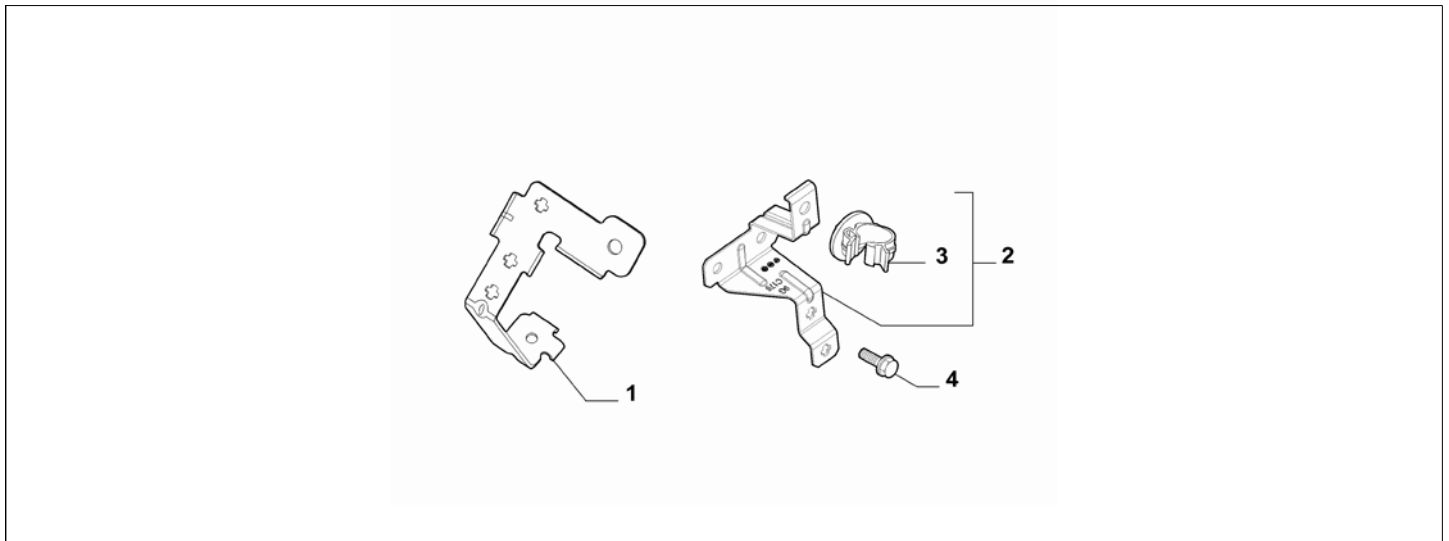

Catalogue	MITO 2011-2013	
Category	3.3 FUEL LINE FIXING	
Var.	01	
Rev.	00	

Part Num.	Description	Compatibility	Modif.	Qty	Notes	Col.	Reman.
1	50521575 BRACKET	1.4+120HP+EURO5		1			
2	51867622 BRACKET	875CC		1			
3	51760781 CLIP	875CC		3			
4	16297024 SCREW	875CC		2			

Legend	
875CC	HORSE POWER (MARKET):875
1.4	HORSE POWER (MARKET):1370
EURO5	ECOLOGY:LIM.ECC PHASE 5
120HP	POWER:1.6 JTD EURO5 -1.4 FIRE TRB EURO4 120CV