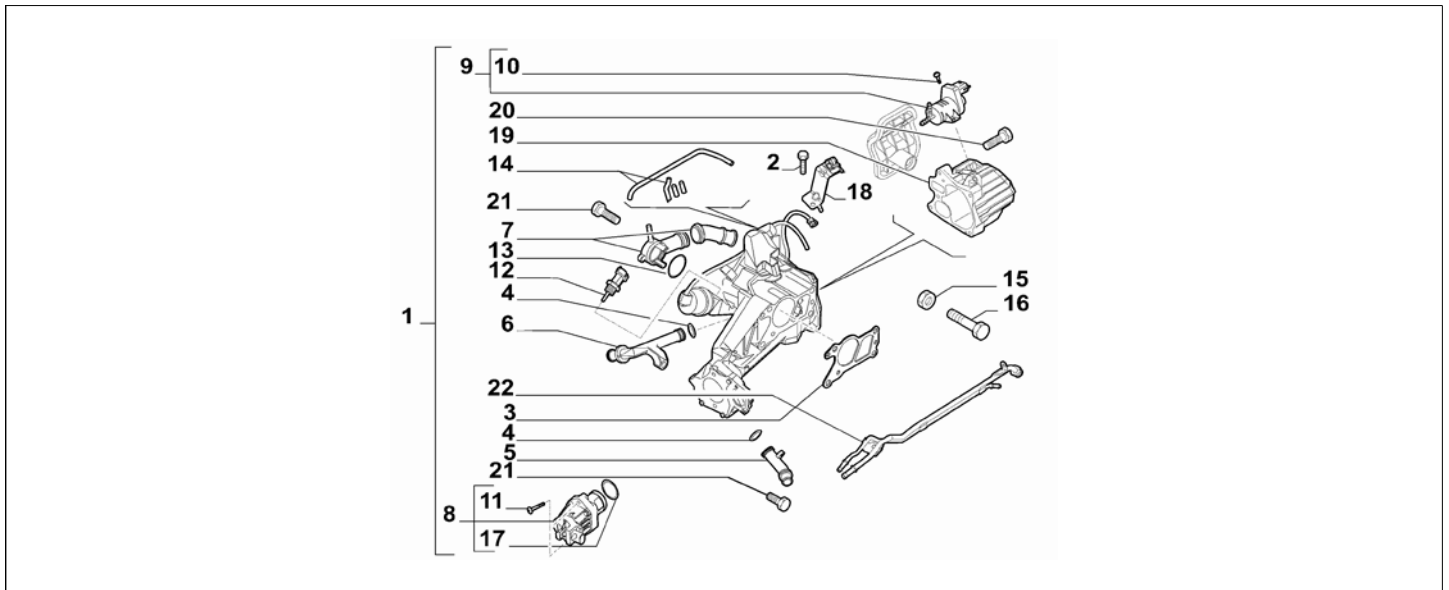

Catalogue	MITO 2011-2013	
Category	3.13 EXHAUST GAS CONTROL DEVICE	
Var.	02	1.6D + DIESEL + 120HP
Rev.	00	

Part Num.	Description	Compatibility	Modif.	Qty	Notes	Col.	Reman.
1	55222433	SUPPORT		01			
2	16286024	SCREW		01			
3	71753783	SEAL GASKET		01			
4	71753784	SEAL GASKET		01			
5	55241968	HOSE		01			
6	55248386	HOSE		01			
7	55241963	THERMOSTAT		01			
8	71752862	ELECTRO-VALVE		01			71793641
9	55204916	ELECTRO-VALVE		01			71796398
10	14304627	SCREW		02			
11	55208941	SCREW		02			
12	55203964	SENDING UNIT		01			
13	71754091	SEAL GASKET		01			
14	71752865	KIT		01			
15	14059321	NUT		02			
16	16297821	SCREW		02			
17	55214291	SEAL GASKET		01			
18	51892046	BRACKET		01			
19	71772987	COVER		01	WITHOUT COOLER		
20	55241967	SCREW		05			
21	55218239	SCREW		04			
22	55229741	HOSE		01			

Legend	
1.6D	HORSE POWER (MARKET):1598
DIESEL	FUEL:DIESEL
120HP	POWER:1.6 JTD EURO5 -1.4 FIRE TRB EURO4 120CV