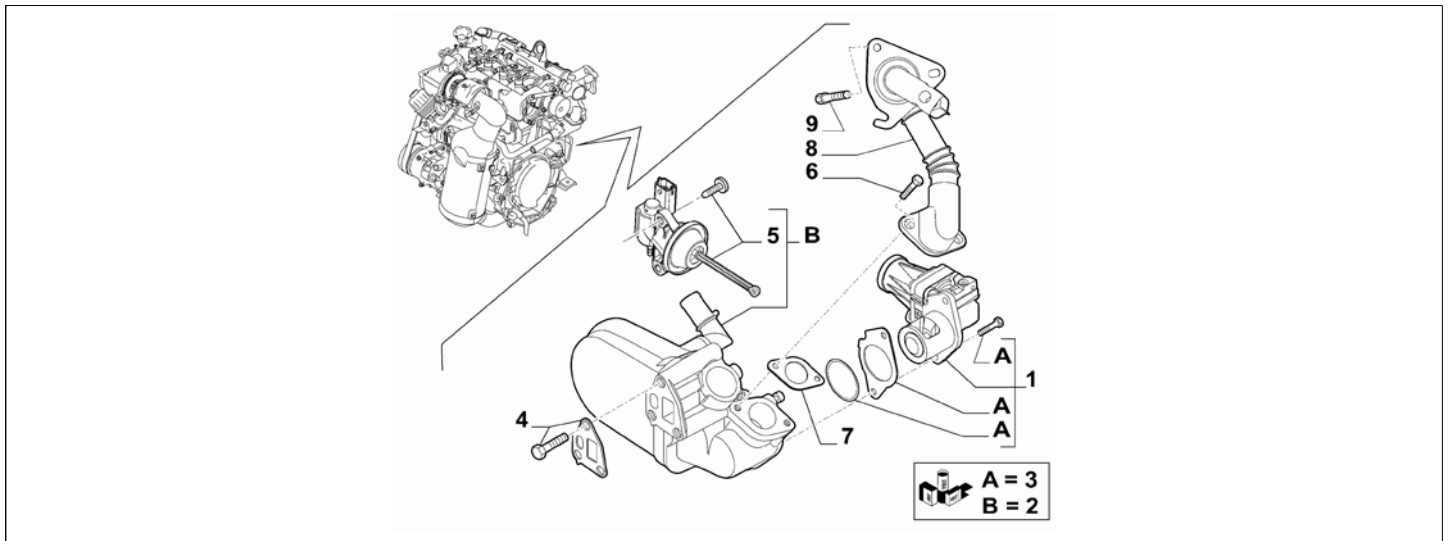

Catalogue	MITO 2011-2013	
Category	3.13 EXHAUST GAS CONTROL DEVICE	
Var.	01	1.3D + DIESEL + (95HP, 85HP) + EURO5
Rev.	00	

Part Num.	Description	Compatibility	Modif.	Qty	Notes	Col.	Reman.
1	71795160 ELECTRO-VALVE			01			71795161
2	71769760 ELECTRO-VALVE			01			
3	71777692 SEAL KIT			01			
4	71753850 SEAL KIT			01			
5	71753848 ACTUATOR			01			
6	14306324 SCREW, M8X20			02			
7	55221727 SEAL GASKET			01			
8	55212567 SLEEVE			01			
9	55218014 SCREW, M6X14			03			

Legend	
1.3D	HORSE POWER (MARKET):1.3
DIESEL	FUEL:DIESEL
EURO5	ECOLOGY:LIM.ECC PHASE 5
85HP	POWER:1.3 SDE 85HP EURO5
95HP	POWER:1.3 SDE 95HP EURO5

Catalogue	MITO 2011-2013	
Category	3.13 EXHAUST GAS CONTROL DEVICE	
Var.	02	1.6D + DIESEL + 120HP
Rev.	00	

Legend	
1.6D	HORSE POWER (MARKET):1598
DIESEL	FUEL:DIESEL
120HP	POWER:1.6 JTD EURO5 -1.4 FIRE TRB EURO4 120CV

Catalogue	MITO 2011-2013	
Category	3.13 EXHAUST GAS CONTROL DEVICE	
Var.	01	1.6D + DIESEL + 120HP
Rev.	00	

Legend	
S/S	STOP&START
1.6D	HORSE POWER (MARKET):1598
DIESEL	FUEL:DIESEL
120HP	POWER:1.6 JTD EURO5 -1.4 FIRE TRB EURO4 120CV