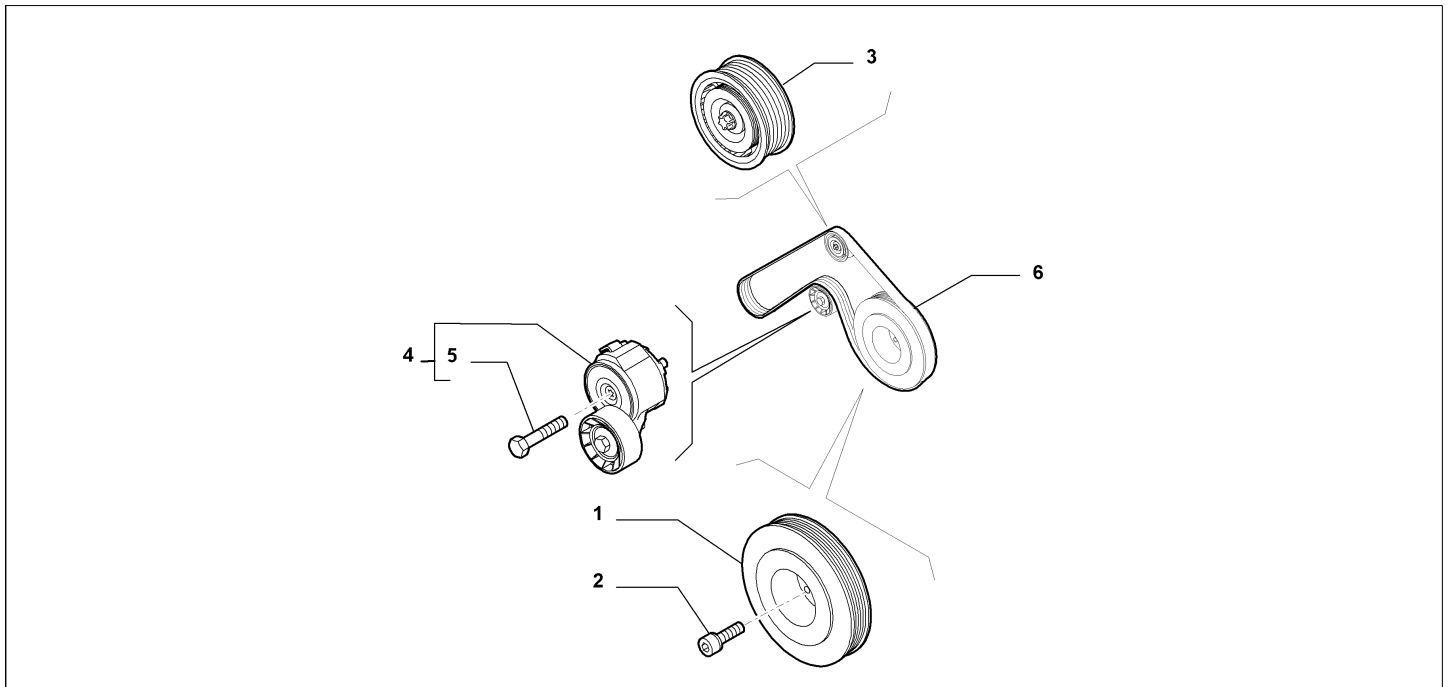

Catalogue	MITO 2011-2013	
Category	2.7 MISCELLANEOUS CONTROLS (BELTS AND PULLEYS)	
Var.	06	1.6D + !140, 1.6D + !025
Rev.	00	

Part Num.	Description	Compatibility	Modif.	Qty	Notes	Col.	Reman.
1	55265660 DRIVING PULLEY			01			
2	55261930 SCREW			04			
3	51800046 FIXED TIGHTENER			01			
4	51773551 ADJUSTABLE TIGHTENER, COMPL			01			
5	16044524 SCREW			01			
6	55192075 BELT			01			

Legend	
025	AIR CONDITIONER 1
140	CLIMATE CONTROL 2
1.6D	HORSE POWER (MARKET):1598