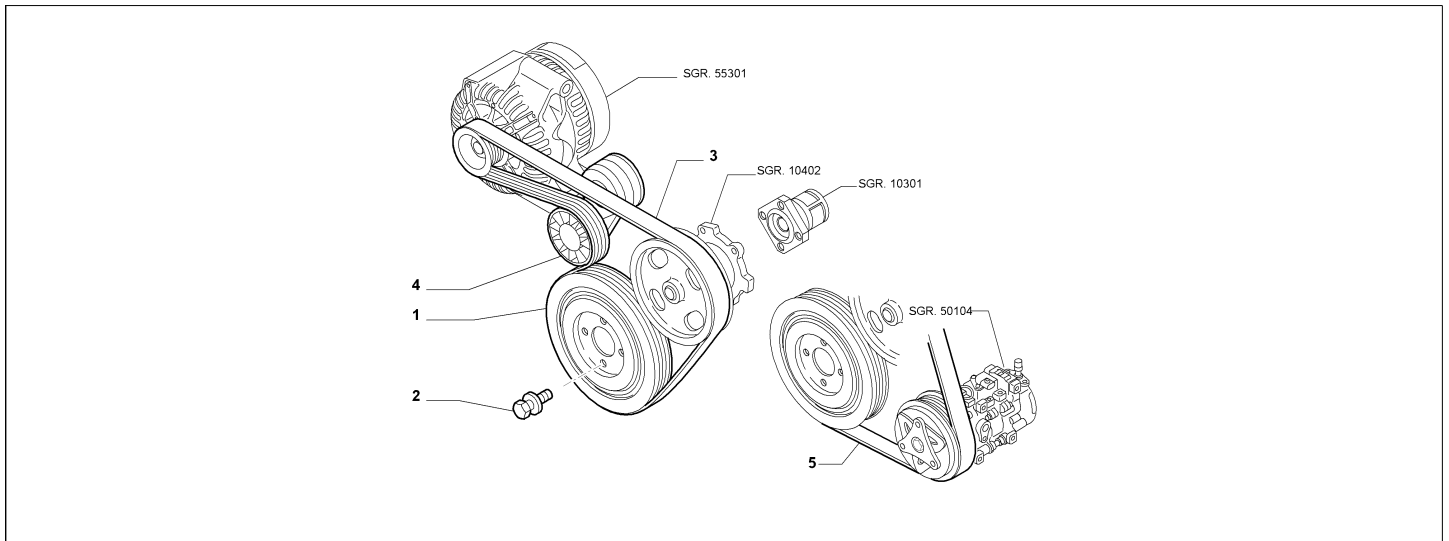

Legend	
025	AIR CONDITIONER 1
140	CLIMATE CONTROL 2
1.6D	HORSE POWER (MARKET):1598
DIESEL	FUEL:DIESEL
120HP	POWER:1.6 JTD EURO5 -1.4 FIRE TRB EURO4 120CV

Catalogue	MITO 2011-2013	
Category	2.7 MISCELLANEOUS CONTROLS (BELTS AND PULLEYS)	
Var.	02	1.3D + DIESEL + (95HP, 85HP) + EURO5
Rev.	00	