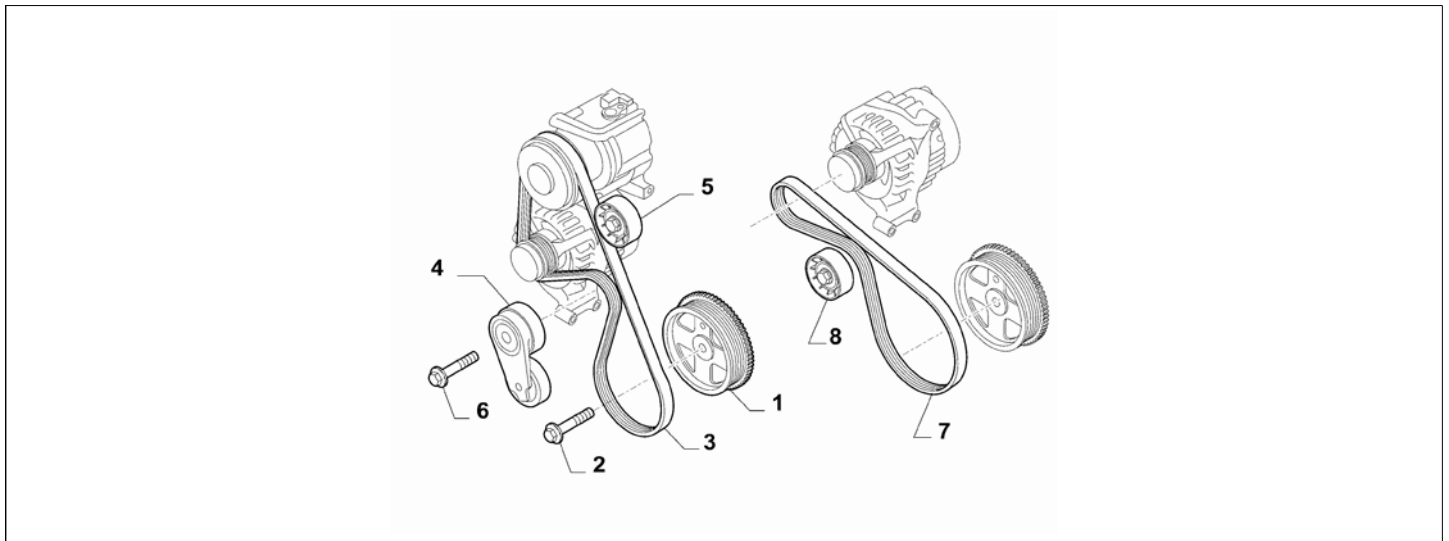

Catalogue	MITO 2011-2013	
Category	2.7 MISCELLANEOUS CONTROLS (BELTS AND PULLEYS)	
Var.	05	875CC + 85HP + TURBO + PETROL
Rev.	00	

Part Num.	Description	Compatibility	Modif.	Qty	Notes	Col.	Reman.
1	55230251 DRIVING PULLEY			1			
2	55225505 SCREW			1			
3	55247438 BELT	025, 140		1			
4	55247439 ADJUSTABLE TIGHTENER	025, 140		1			
5	55225535 FIXED TIGHTENER	025, 140		1			
6	18753421 SCREW	025, 140		1			
7	55230400 BELT	!025+!140		1			
8	55225535 FIXED TIGHTENER	!025+!140		1			

Legend	
025	AIR CONDITIONER 1
140	CLIMATE CONTROL 2
TURBO	(ASPIRATED/TURBO):TURBO
875CC	HORSE POWER (MARKET):875
PETROL	FUEL:PETROL
85HP	POWER:1.3 SDE 85HP EURO5