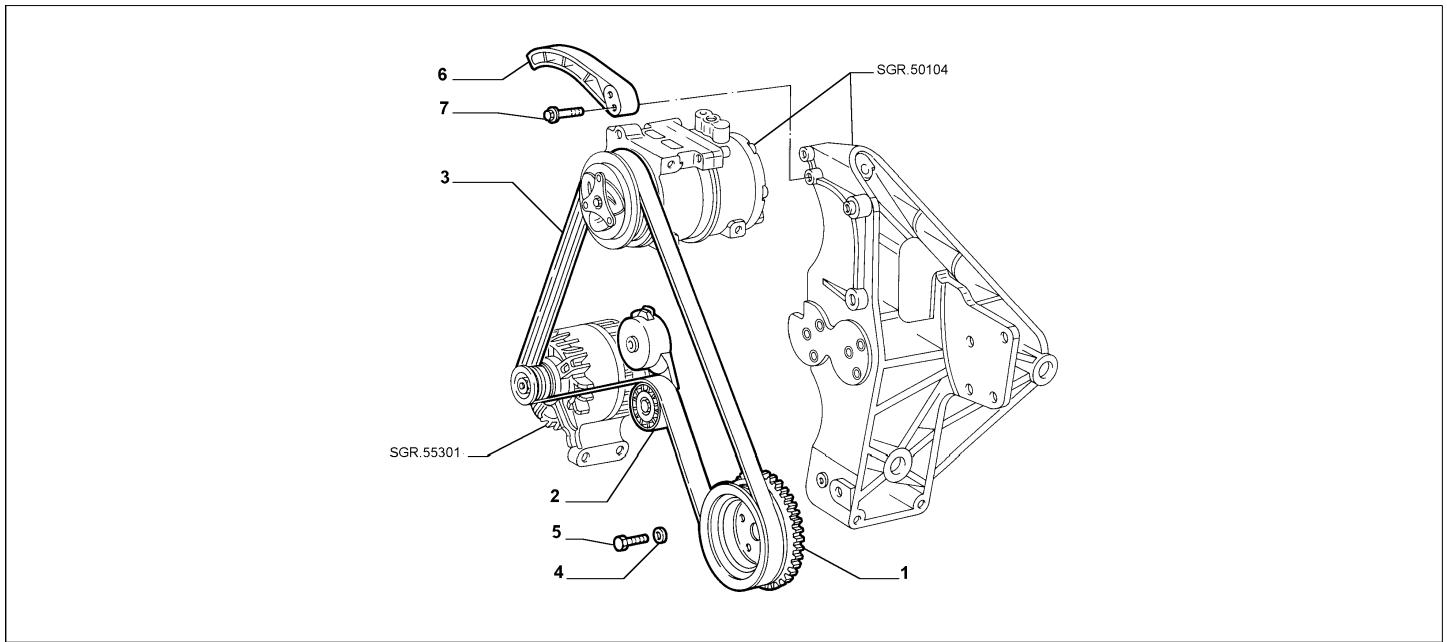

Catalogue	MITO 2011-2013	
Category	2.7 MISCELLANEOUS CONTROLS (BELTS AND PULLEYS)	
Var.	04	1.4 + (8V, 16V) + (70HP, 78HP, 105HP, 120HP, 135HP, 170HP) + (025, 140)
Rev.	00	

	Part Num.	Description	Compatibility	Modif.	Qty	Notes	Col.	Reman.
1	55217836	DRIVING PULLEY	TURBO		1			
1 A	55181620	DRIVING PULLEY	NOTURBO		1			
1 A	6000100227	DRIVING PULLEY	NOTURBO		1			
2	55232827	ADJUSTABLE TIGHTENER			1			
3	55249822	BELT			1			
4	11198074	LOCK WASHER			3			
5	16043324	SCREW			3			
6	46548455	PROTECTION			1			
7	16286624	SCREW			2			

Legend	
025	AIR CONDITIONER 1
140	CLIMATE CONTROL 2
NOTURBO	(ASPIRATED/TURBO):EXHAUST FAN
TURBO	(ASPIRATED/TURBO):TURBO
1.4	HORSE POWER (MARKET):1370
170HP	POWER:1.4 FIRE 16V TURBO MULTIAIR 170HP EURO 5
70HP	POWER:1.4 FIRE 8V 70HP EURO5
78HP	POWER:1.4 FIRE 8V/16V 78HP EURO5
105HP	POWER:1.4 FIRE 16V MULTIAIR 105HP (EURO 5)
120HP	POWER:1.6 JTD EURO5 -1.4 FIRE TRB EURO4 120CV
135HP	POWER:1.4 FIRE 16V TURBO MULTIAIR 135 HP EURO 5
16V	TOTAL NUMBER OF VALVES:16 VALVES
8V	TOTAL NUMBER OF VALVES:8 VALVES