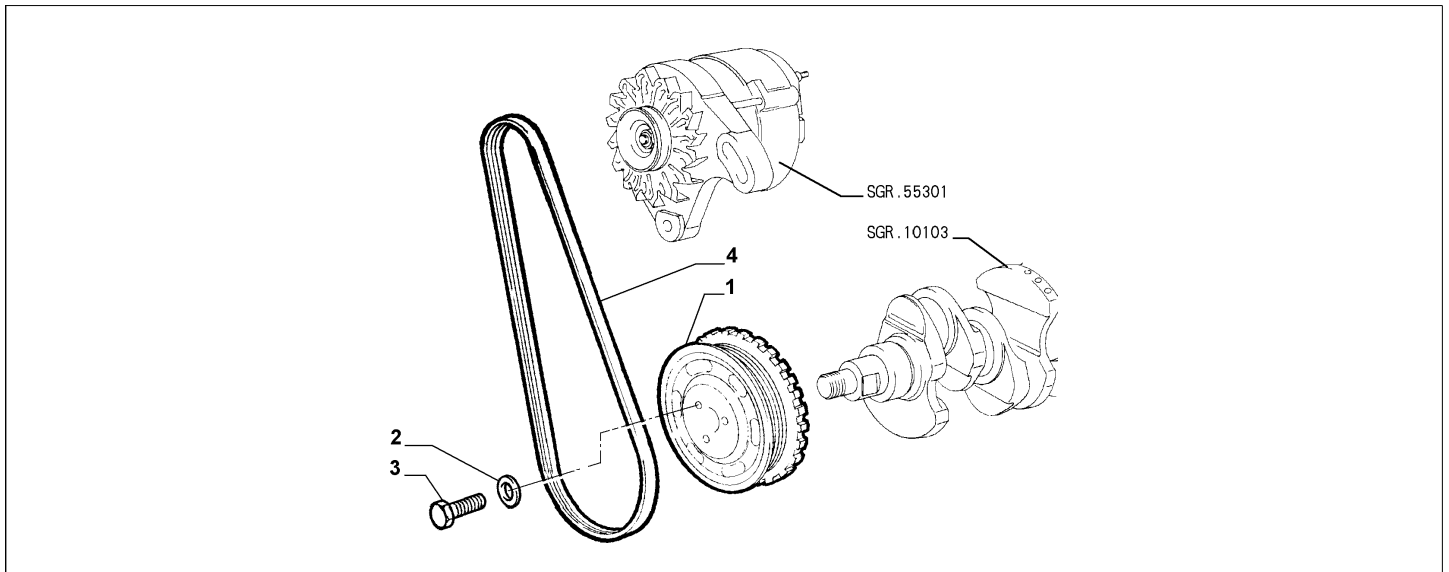

Catalogue	MITO 2011-2013	
Category	2.7 MISCELLANEOUS CONTROLS (BELTS AND PULLEYS)	
Var.	03	1.4 + (8V, 16V) + (70HP, 78HP, 105HP, 120HP, 135HP, 170HP) + !((025, 140))
Rev.	00	

	Part Num.	Description	Compatibility	Modif.	Qty	Notes	Col.	Reman.
1	A 55181230	DRIVING PULLEY			1			
1	A 6000100239	DRIVING PULLEY			1			
2	11198074	LOCK WASHER			3			
3	16043324	SCREW			3			
4	46736814	BELT			1			

Legend	
025	AIR CONDITIONER 1
140	CLIMATE CONTROL 2
1.4	HORSE POWER (MARKET):1370
170HP	POWER:1.4 FIRE 16V TURBO MULTIAIR 170HP EURO 5
70HP	POWER:1.4 FIRE 8V 70HP EURO5
78HP	POWER:1.4 FIRE 8V/16V 78HP EURO5
105HP	POWER:1.4 FIRE 16V MULTIAIR 105HP (EURO 5)
120HP	POWER:1.6 JTD EURO5 -1.4 FIRE TRB EURO4 120CV
135HP	POWER:1.4 FIRE 16V TURBO MULTIAIR 135 HP EURO 5
16V	TOTAL NUMBER OF VALVES:16 VALVES
8V	TOTAL NUMBER OF VALVES:8 VALVES