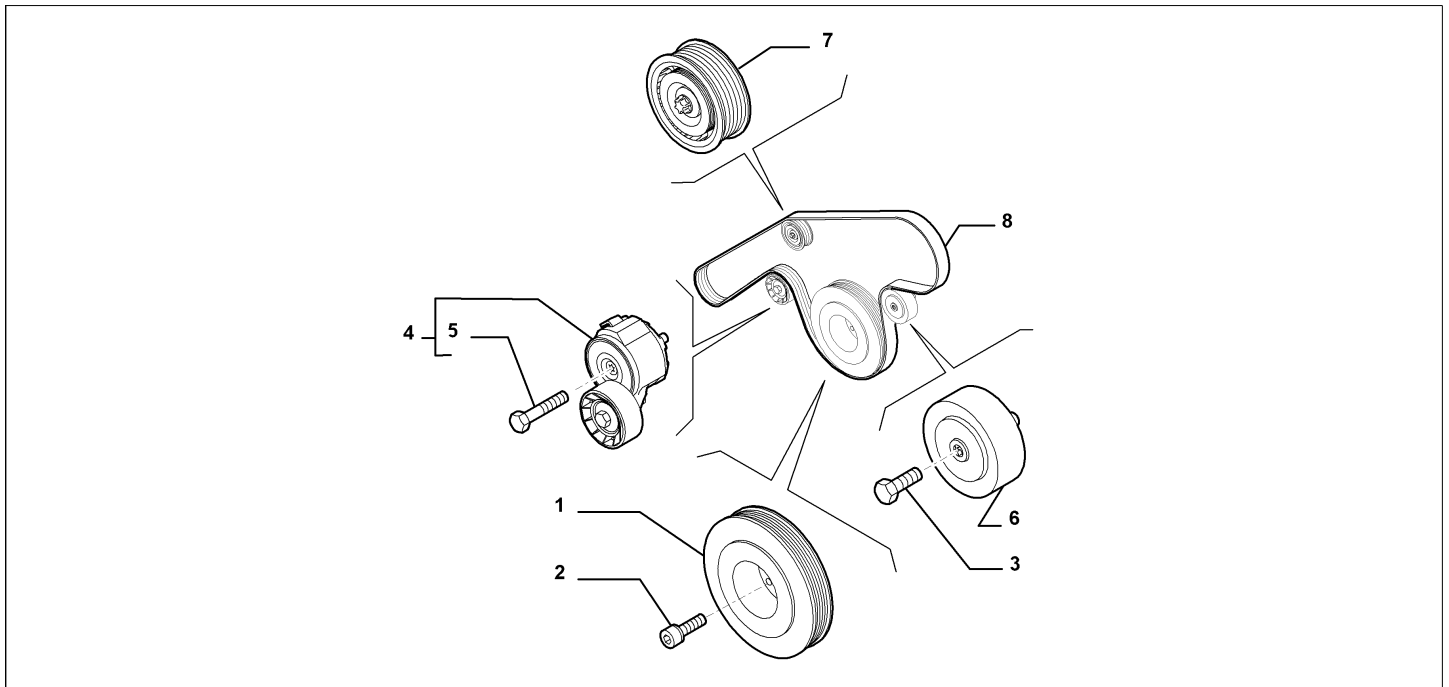

Catalogue	MITO 2011-2013	
Category	2.7 MISCELLANEOUS CONTROLS (BELTS AND PULLEYS)	
Var.	01	1.6D + DIESEL + 120HP + 025, 1.6D + DIESEL + 120HP + 140
Rev.	00	

Part Num.	Description	Compatibility	Modif.	Qty	Notes	Col.	Reman.
1	55265660 DRIVING PULLEY			01			
2	55261930 SCREW			04			
3	16288934 SCREW, M10X50			01			
4	55282321 ADJUSTABLE TIGHTENER, COMPL			01			
5	16044524 SCREW			01			
6	51758383 FIXED TIGHTENER			02			
7	51856150 FIXED TIGHTENER			01			
8	71754366 BELT			01			

Legend	
025	AIR CONDITIONER 1
140	CLIMATE CONTROL 2
1.6D	HORSE POWER (MARKET):1598
DIESEL	FUEL:DIESEL
120HP	POWER:1.6 JTD EURO5 -1.4 FIRE TRB EURO4 120CV

Catalogue	MITO 2011-2013	
Category	2.7 MISCELLANEOUS CONTROLS (BELTS AND PULLEYS)	
Var.	02	1.3D + DIESEL + (95HP, 85HP) + EURO5
Rev.	00	