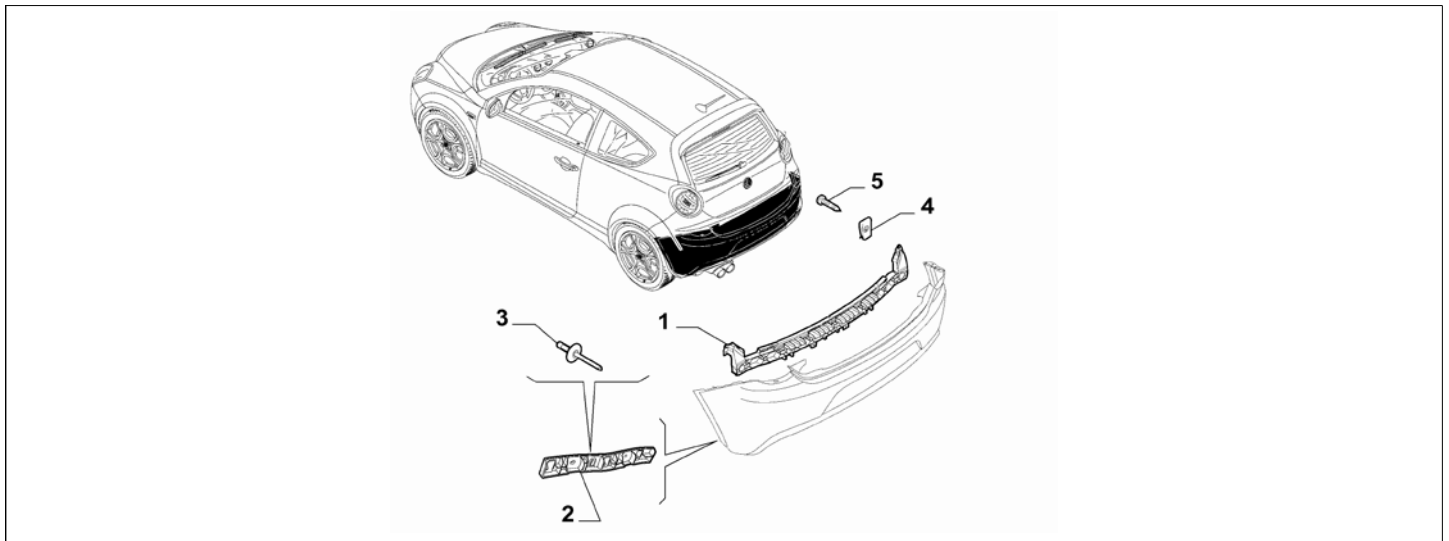

Catalogue	MITO 2011-2013	
Category	24.6 REAR BUMPER	
Var.	01	
Rev.	00	

Part Num.	Description	Compatibility	Modif.	Qty	Notes	Col.	Reman.
1	50508641 SUPPORT			1			
2	50510526 BRACKET, RIGHT			1			
2	50510527 BRACKET, LEFT			1			
3	51756626 RIVET			4			
4	14368974 BRACKET			3			
5	51810310 SCREW			6