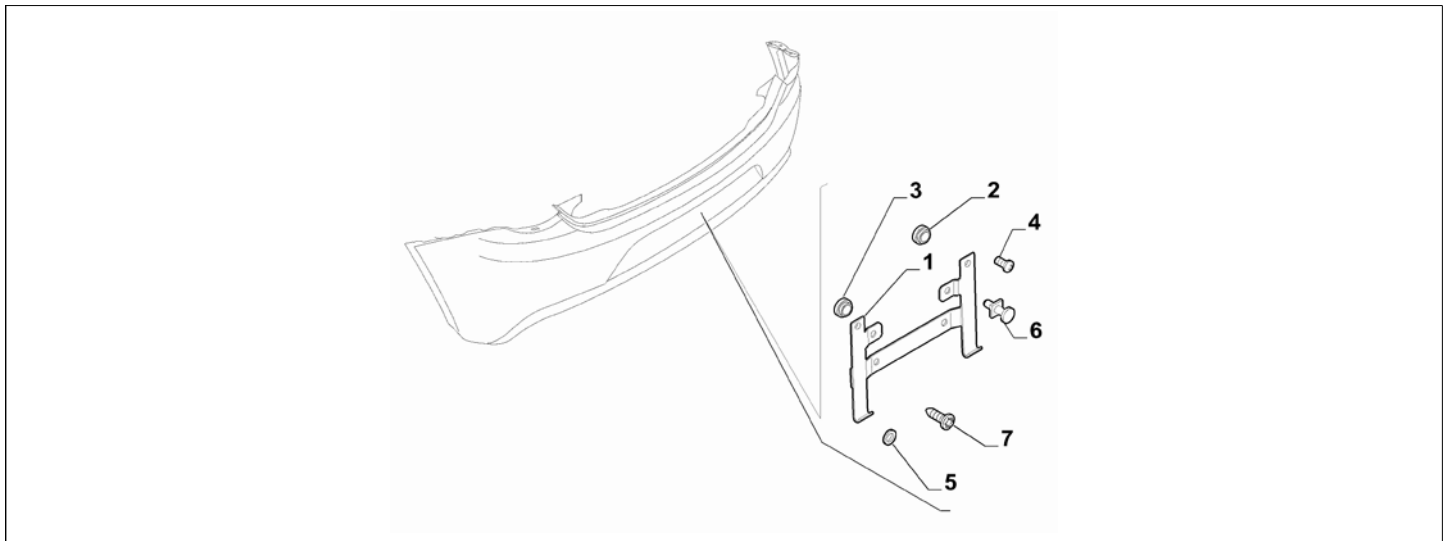

Catalogue	MITO 2011-2013	
Category	24.6 REAR BUMPER	
Var.	01	AM26, AM47
Rev.	00	

Part Num.	Description	Compatibility	Modif.	Qty	Notes	Col.	Reman.
1	46471515 PLATE SUPPORT			1			
2	50507907 SPACER, RIGHT			1			
3	50508331 SPACER, LEFT			1			
4	15957877 SCREW, 4X12			4			
5	12638178 PLANE WASHER			2			
6	14415890 RIVET			4			
7	11635724 SCREW			2			

Legend	
AM26	MARKET VERSION:JAPAN
AM47	MARKET VERSION:MEXICO