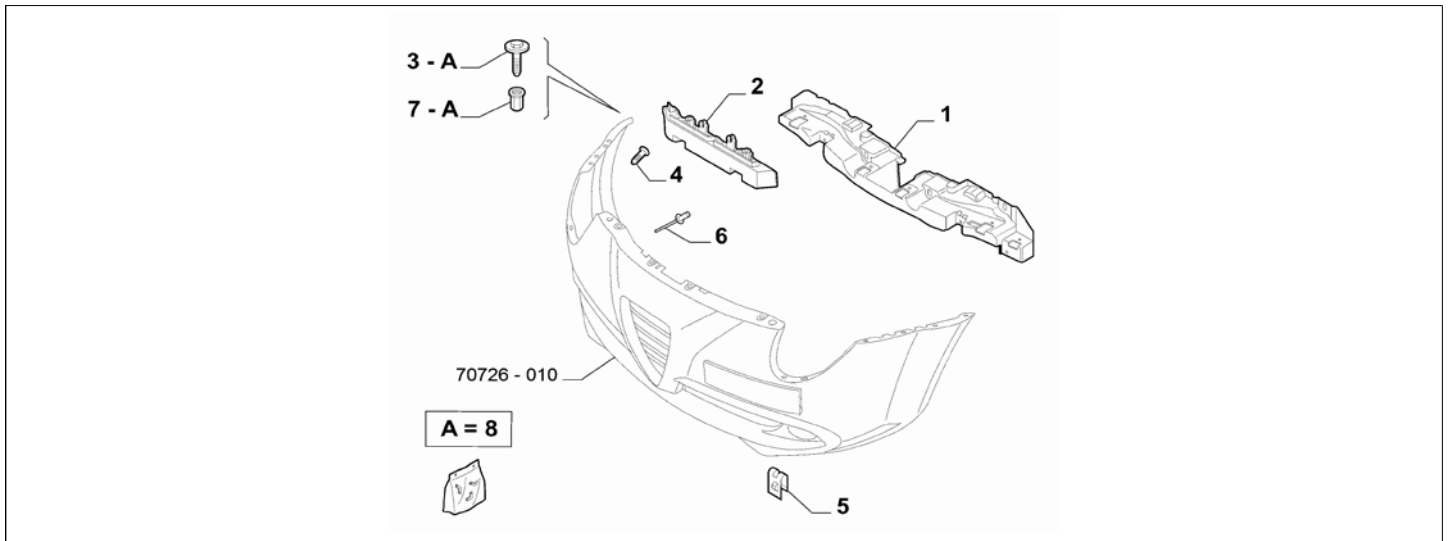

Catalogue	MITO 2011-2013	
Category	24.5 FRONT BUMPER	
Var.	02	
Rev.	00	

Part Num.	Description	Compatibility	Modif.	Qty	Notes	Col.	Reman.
1	50517633 CROSSRAIL			1			
2	50510294 BRACKET, RIGHT			1			
2	50510295 BRACKET, LEFT			1			
3	51810310 SCREW			10			
4	15957877 SCREW			4			
5	14189071 BRACKET, M6			3			
6	51756626 RIVET			4			
7	15624411 RIVET			2			
8	71765629 CLAMPING KIT			1