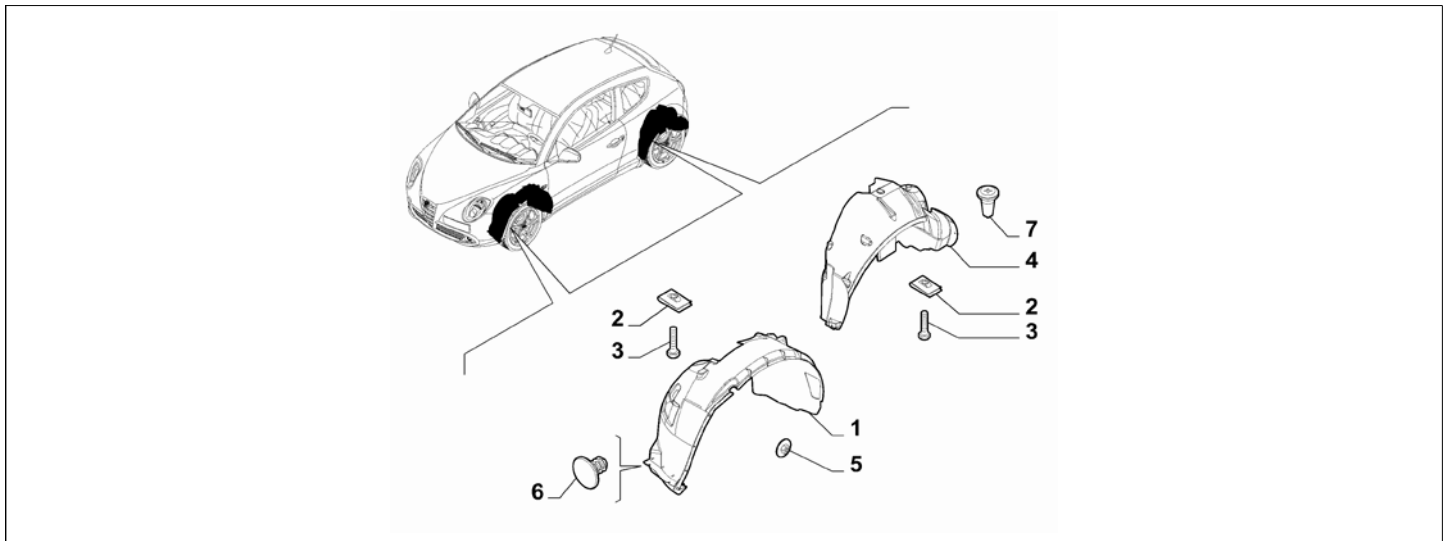

Catalogue	MITO 2011-2013	
Category	24.4 WHEEL ARCH PROTECTION	
Var.	01	
Rev.	00	

Part Num.	Description	Compatibility	Modif.	Qty	Notes	Col.	Reman.
1	50516276	PROTECTION, FRONT RIGHT		1			
1	50516274	PROTECTION, FRONT LEFT		1			
2	14368974	BRACKET		6			
3	15534507	SCREW		18			
4	50508572	PROTECTION, REAR RIGHT		1			
4	50508574	PROTECTION, REAR LEFT		1			
5	50504884	NUT		12			
6	718115080	BUTTON		4			
7	46408953	PAD		2			