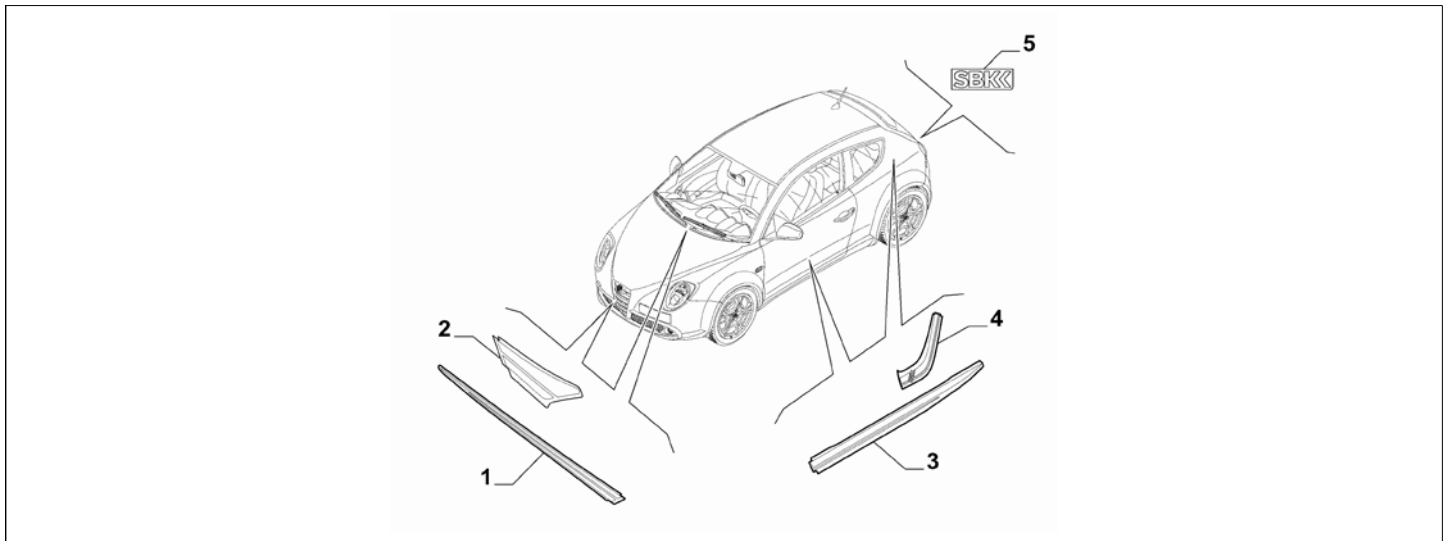

Catalogue	MITO 2011-2013	
Category	24.2 TYPE PLATE / STICKERS	
Var.	05	4EQ
Rev.	00	

Part Num.	Description	Compatibility	Modif.	Qty	Notes	Col.	Reman.
1	50527861	ADHESIVE TAPE, RIGHT		1	FOR BOOT		
1	50527862	ADHESIVE TAPE, LEFT		1	FOR BOOT		
2	50527863	ADHESIVE TAPE, LEFT		1	FOR FRONT BUMPERS		
2	50527864	ADHESIVE TAPE, RIGHT		1	FOR FRONT BUMPERS		
3	50527865	ADHESIVE TAPE, RIGHT		1	FRONT DOOR		
3	50527866	ADHESIVE TAPE, LEFT		1	FRONT DOOR		
4	50527867	ADHESIVE TAPE, RIGHT		1	REAR BODY SIDE		
4	50527868	ADHESIVE TAPE, LEFT		1	REAR BODY SIDE		
5	50527869	ADHESIVE TAPE		1	REAR DOOR		

Legend	
4EQ	STICKER 2