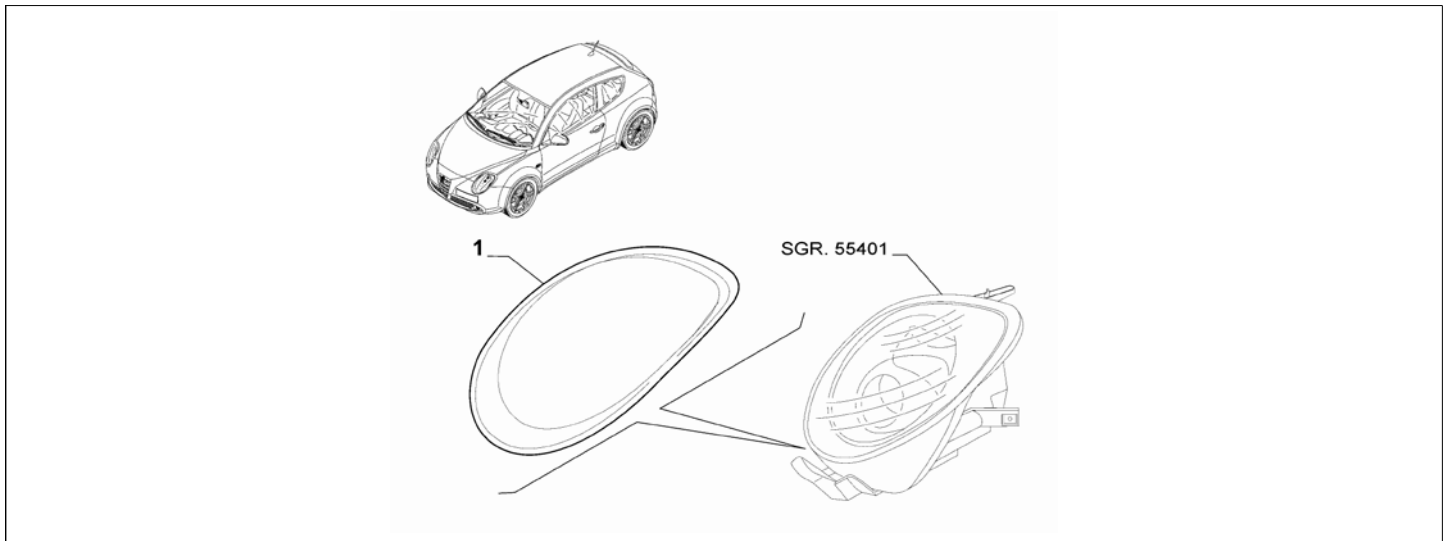

Catalogue	MITO 2011-2013	
Category	24.1 OUTER TRIM MOULDINGS	
Var.	01	
Rev.	00	

Part Num.	Description	Compatibility	Modif.	Qty	Notes	Col.	Reman.
1	156087316	FRAME, LEFT	5D9	1	SATIN-FINISHED TITANIUM		
1	156087426	FRAME, LEFT	5IF	1	WITH PRIMER		
1	156087426	FRAME, LEFT	5IG	1	WITH PRIMER		
1	156087426	FRAME, LEFT	5IH	1	WITH PRIMER		
1	156087426	FRAME, LEFT	5II	1	WITH PRIMER		
1	156087426	FRAME, LEFT	5IK	1	WITH PRIMER		
1	156087426	FRAME, LEFT	5IM	1	WITH PRIMER		
1	156087426	FRAME, LEFT	5IN	1	WITH PRIMER		
1	156087426	FRAME, LEFT	5IP	1	WITH PRIMER		
1	156087426	FRAME, LEFT	5IQ	1	WITH PRIMER		
1	156087426	FRAME, LEFT	5IR	1	WITH PRIMER		
1	156085847	FRAME, LEFT	5DA	1	MATT ANTHRACITE		
1	156085848	FRAME, LEFT	5DB	1	BRIGHT CHROMED		
1	156085849	FRAME, LEFT	5DC	1	SATIN-FINISHED ICE CHROME		
1	156087326	FRAME, RIGHT	5D9	1	SATIN-FINISHED TITANIUM		
1	156087427	FRAME, RIGHT	5IF	1	WITH PRIMER		
1	156087427	FRAME, RIGHT	5IG	1	WITH PRIMER		
1	156087427	FRAME, RIGHT	5IH	1	WITH PRIMER		
1	156087427	FRAME, RIGHT	5II	1	WITH PRIMER		
1	156087427	FRAME, RIGHT	5IK	1	WITH PRIMER		
1	156087427	FRAME, RIGHT	5IM	1	WITH PRIMER		
1	156087427	FRAME, RIGHT	5IN	1	WITH PRIMER		
1	156087427	FRAME, RIGHT	5IP	1	WITH PRIMER		
1	156087427	FRAME, RIGHT	5IQ	1	WITH PRIMER		
1	156087427	FRAME, RIGHT	5IR	1	WITH PRIMER		
1	156085843	FRAME, RIGHT	5DA	1	MATT ANTHRACITE		
1	156085844	FRAME, RIGHT	5DB	1	BRIGHT CHROMED		
1	156085845	FRAME, RIGHT	5DC	1	SATIN-FINISHED ICE CHROME		

Legend	
5D9	AESTHETIC KIT 4
5DA	AESTHETIC KIT 5
5DB	AESTHETIC KIT 6
5DC	AESTHETIC KIT 7