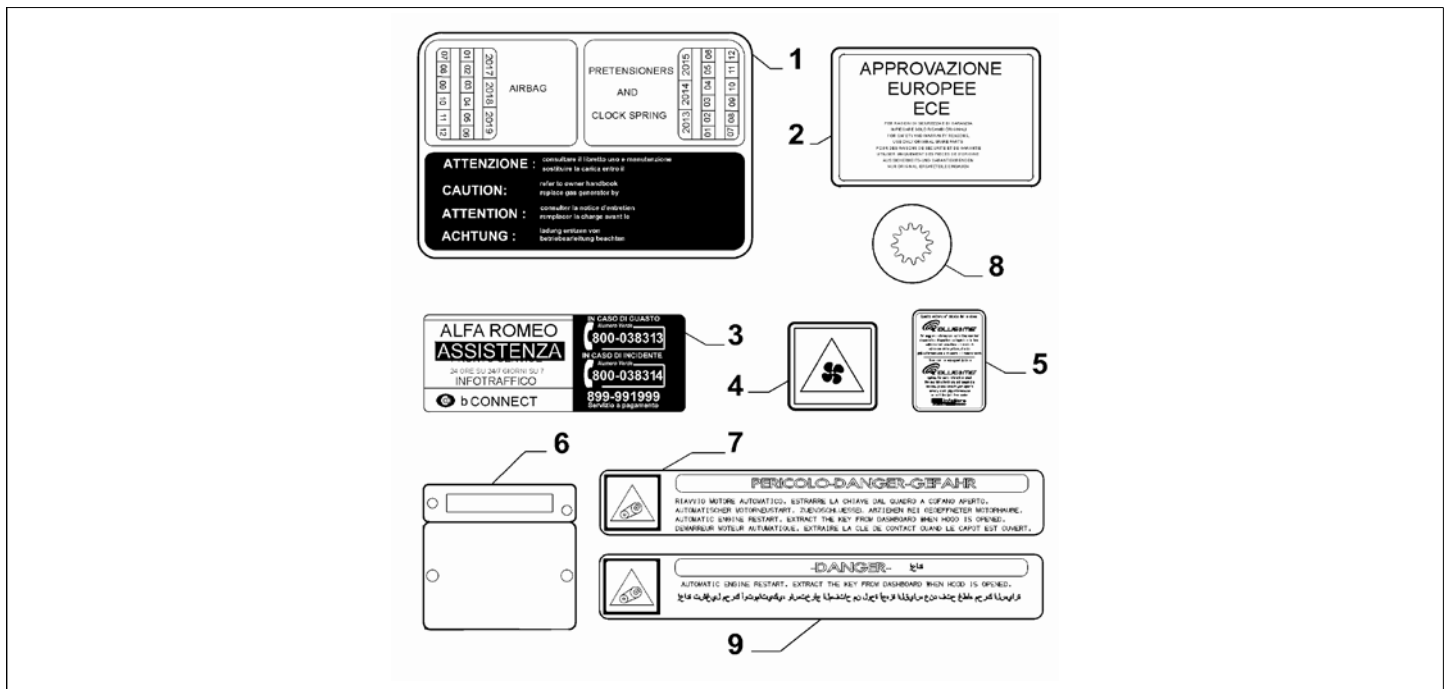

Catalogue	MITO 2011-2013	
Category	24.10 PRESCRIPTION AND INFORMATION NAME PLATE	
Var.	01	
Rev.	00	

Part Num.	Description	Compatibility	Modif.	Qty	Notes	Col.	Reman.
1	11178190	PLATE		1			
2	50511649	PLATE	EURO5+LPG	1			
2	11293580	PLATE	EURO5+LPG	1			
3	10997970	PLATE		1			
3	11295470	PLATE	6HQ	1			
4	46456899	PLATE		1			
5	50515266	PLATE	4J3, 55Y, 4ZS	1			
6	50517635	PLATE	556	1			
7	51853677	PLATE	S/S	1			
8	50528718	PLATE	5SF	1			
9	50528830	PLATE	S/S+5SF	1			

Legend	
LPG	LPG POWER SUPPLY (ITALY STANDARD)
4J3	CONVERGENCE C1 WITH MEDIA PLAYER JACK
4ZS	CONVERGENCE C1 WITH MEDIA PLAYER JACK 2
556	SPECIFIC PLATE
55Y	CONVERGENCE C3
S/S	STOP&START
5SF	SPECIFIC FOR SASO MARKET
6HQ	PLATE OF ASSISTANCE
EURO5	ECOLOGY:LIM.ECC PHASE 5